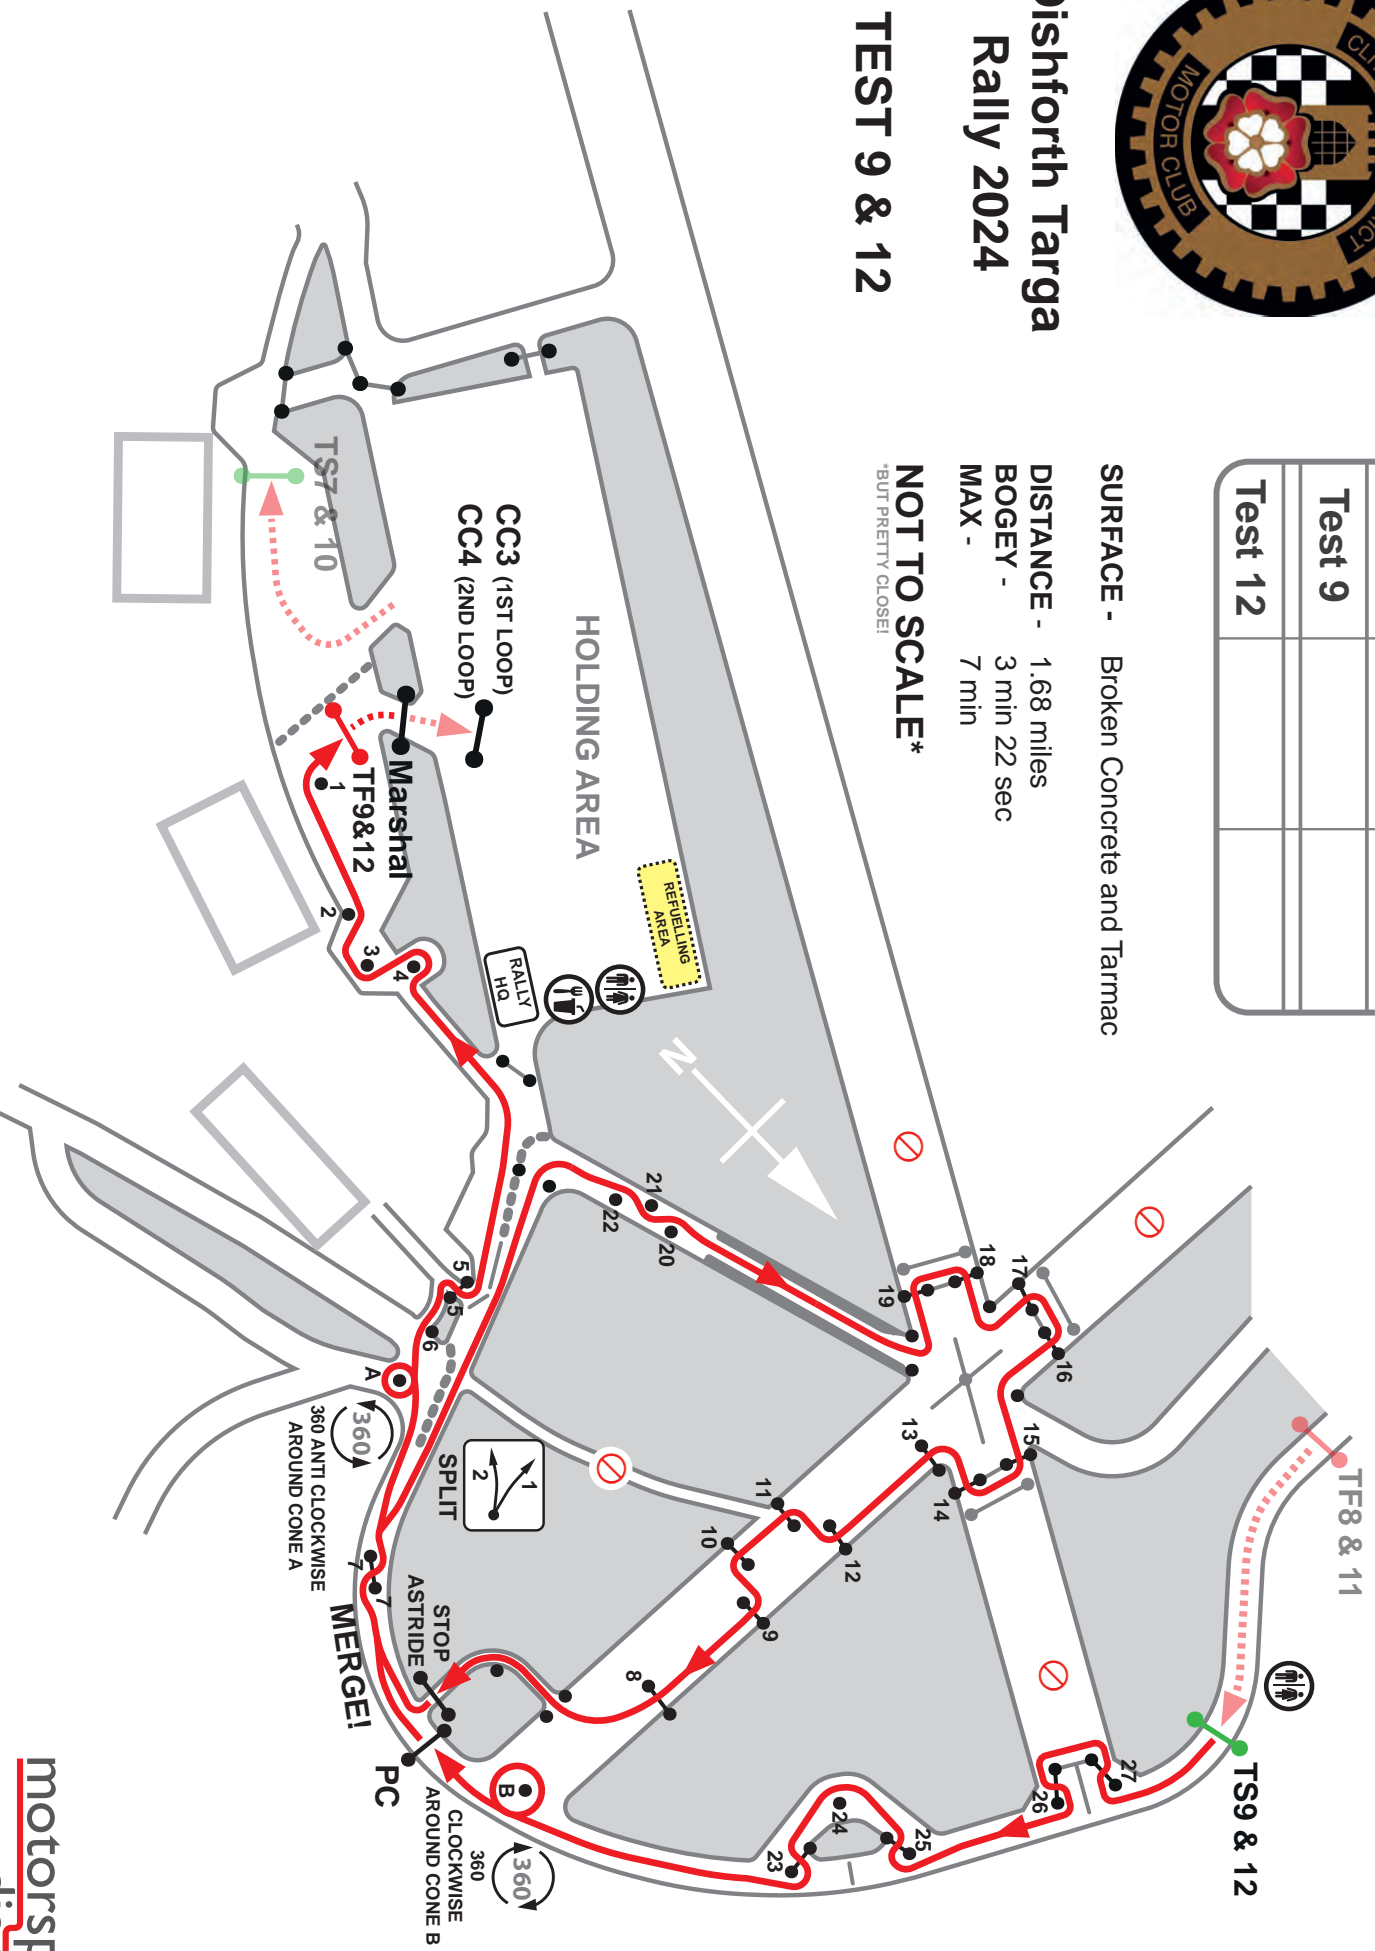

Dishforth Targa Rally 2024

TEST 9 & 12

FOR COMPETITOR USE

	Mins	Secs
Test 9		
Test 12		

SURFACE - Broken Concrete and Tarmac

DISTANCE - 1.68 miles

BOGEY - 3 min 22 sec

MAX - 7 min

NOT TO SCALE*

*BUT PRETTY CLOSE!