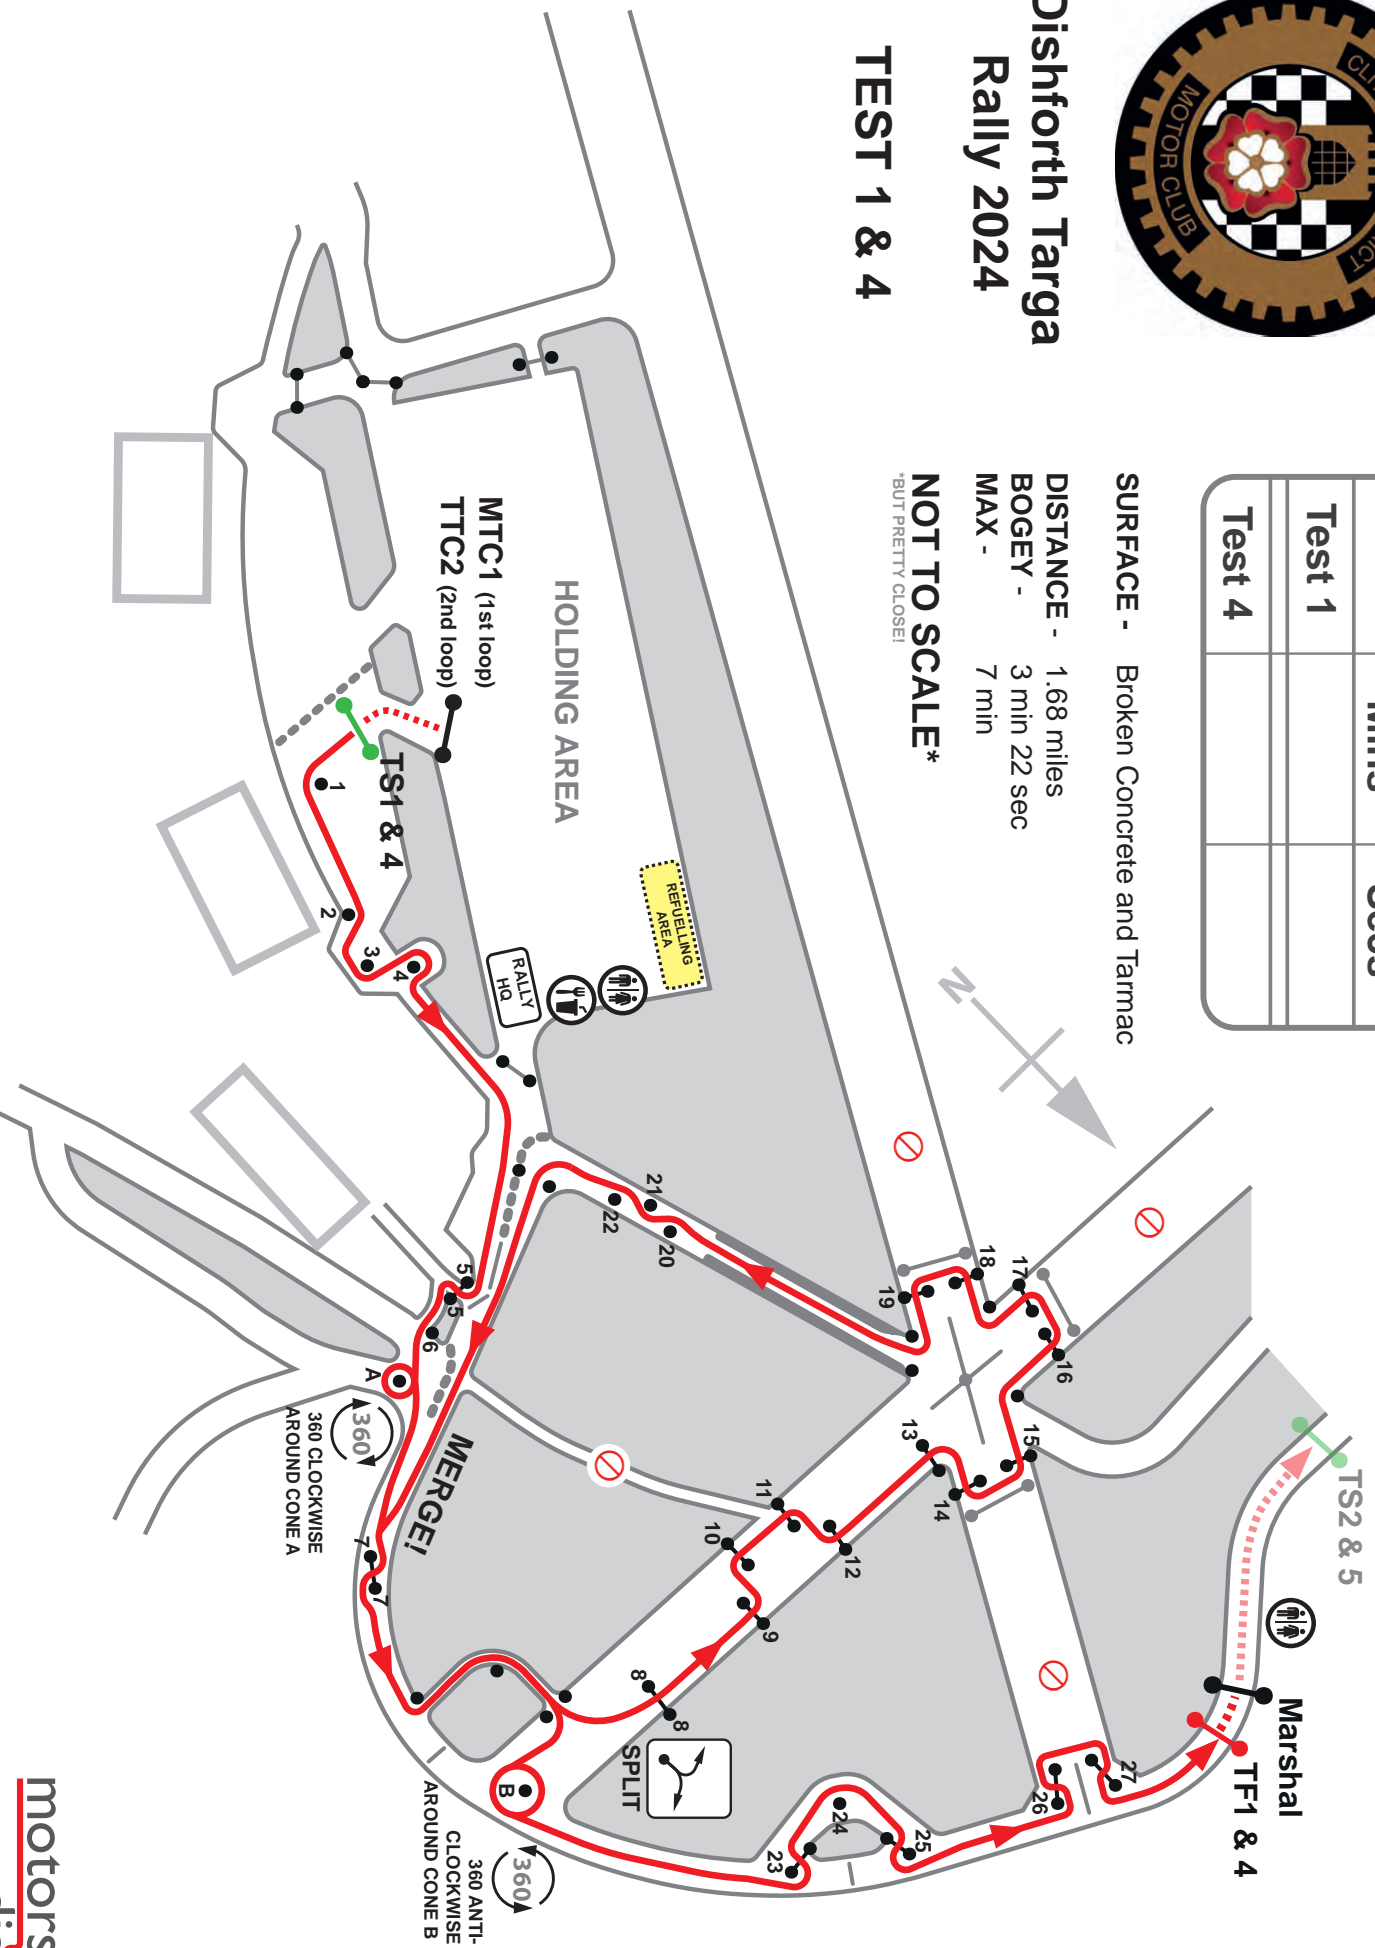

Dishforth Targa Rally 2024

TEST 1 & 4

FOR COMPETITOR USE

	Mins	Secs
Test 1		
Test 4		

SURFACE - Broken Concrete and Tarmac

DISTANCE - 1.68 miles

BOGEY - 3 min 22 sec

MAX - 7 min

NOT TO SCALE*

*BUT PRETTY CLOSE!