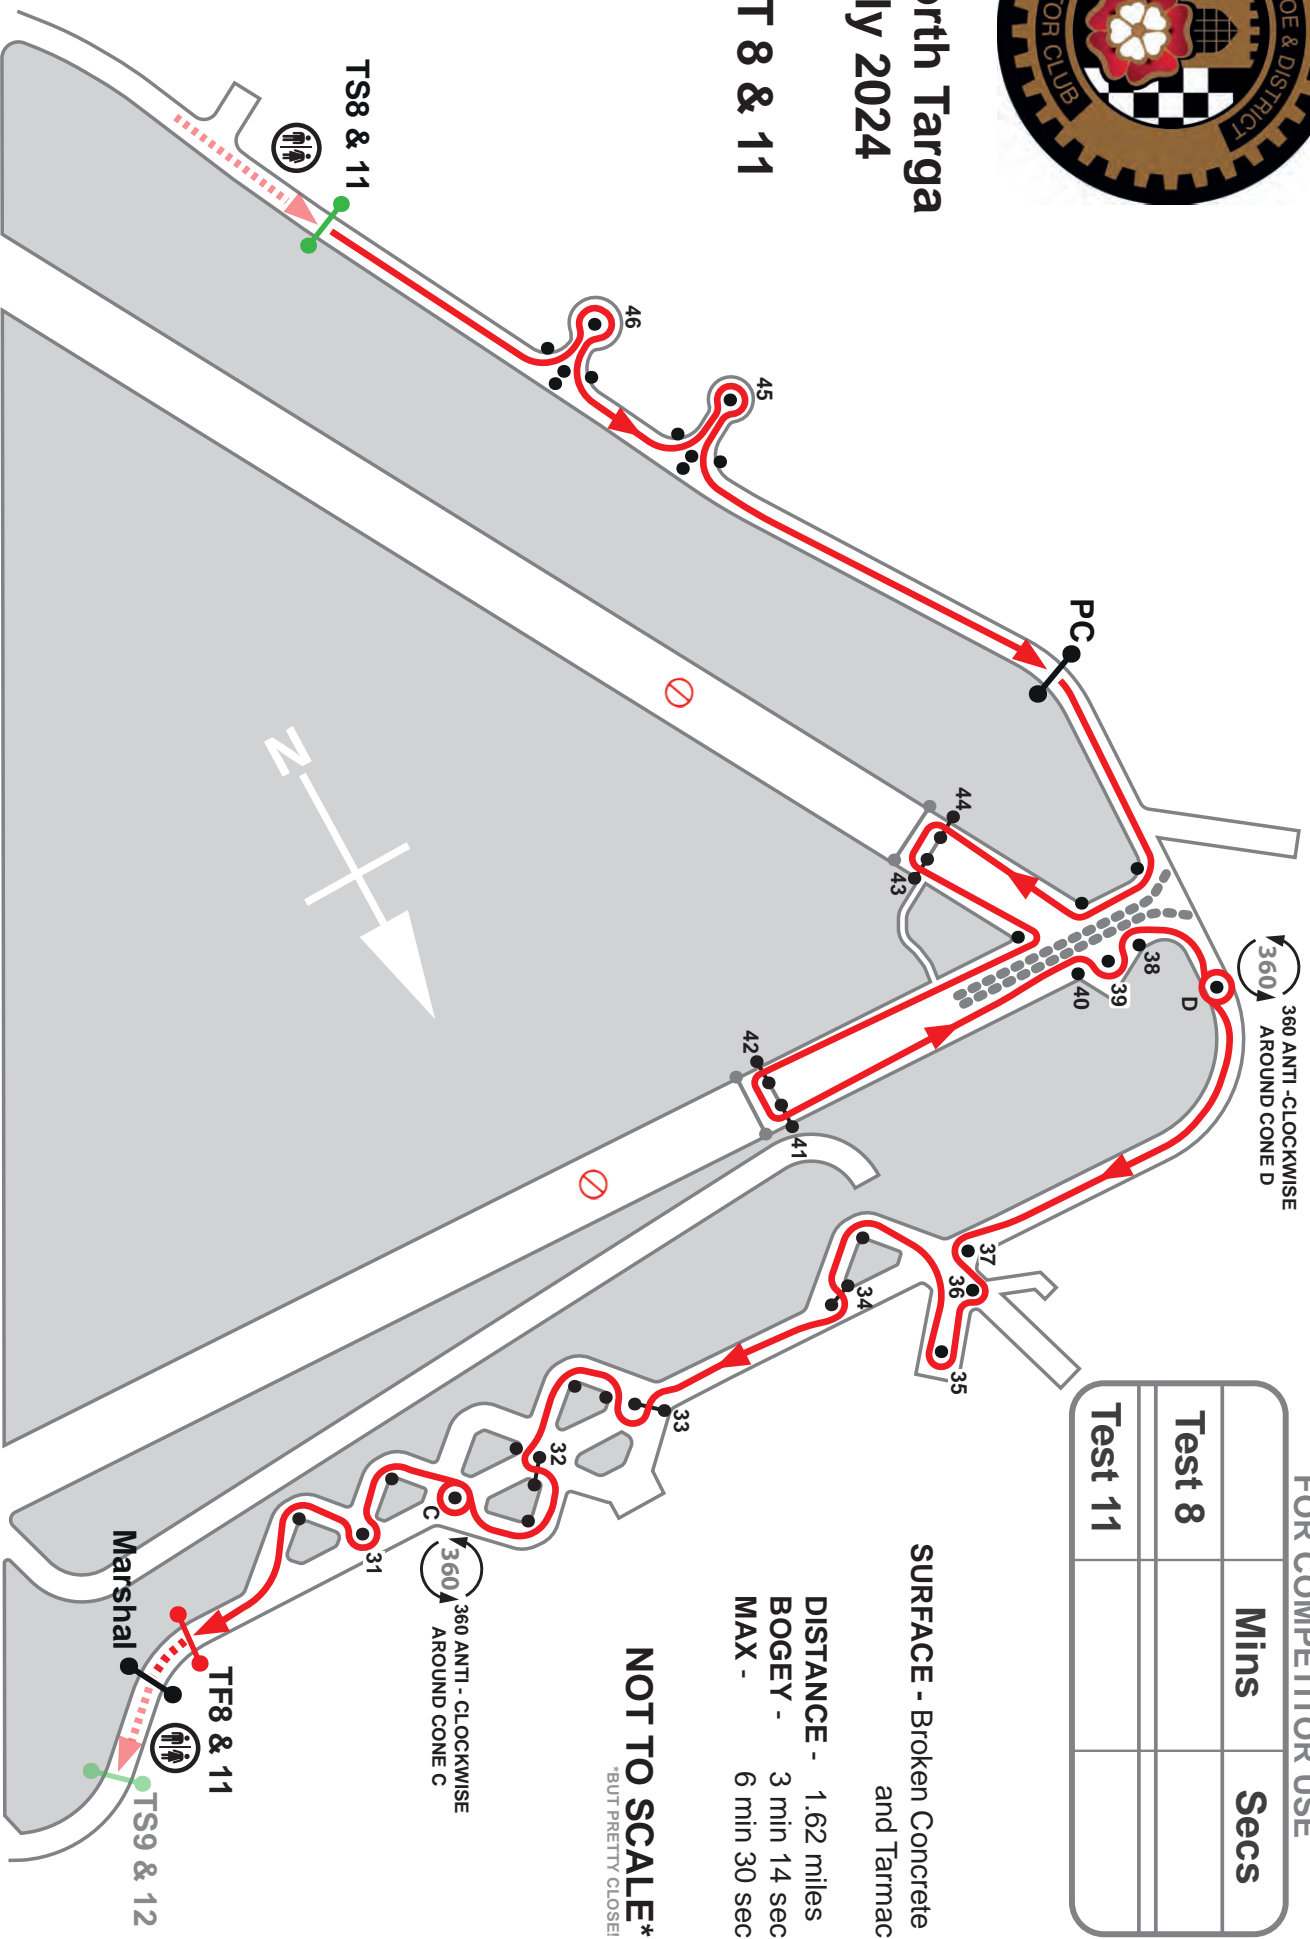

Dishforth Targa Rally 2024

TEST 8 & 11

FOR COMPETITOR USE

	Mins	Secs
Test 8		
Test 11		

**SURFACE - Broken Concrete
and Tarmac**

DISTANCE - 1.62 miles
BOGEY - 3 min 14 sec
MAX - 6 min 30 sec

NOT TO SCALE*
*BUT PRETTY CLOSE!