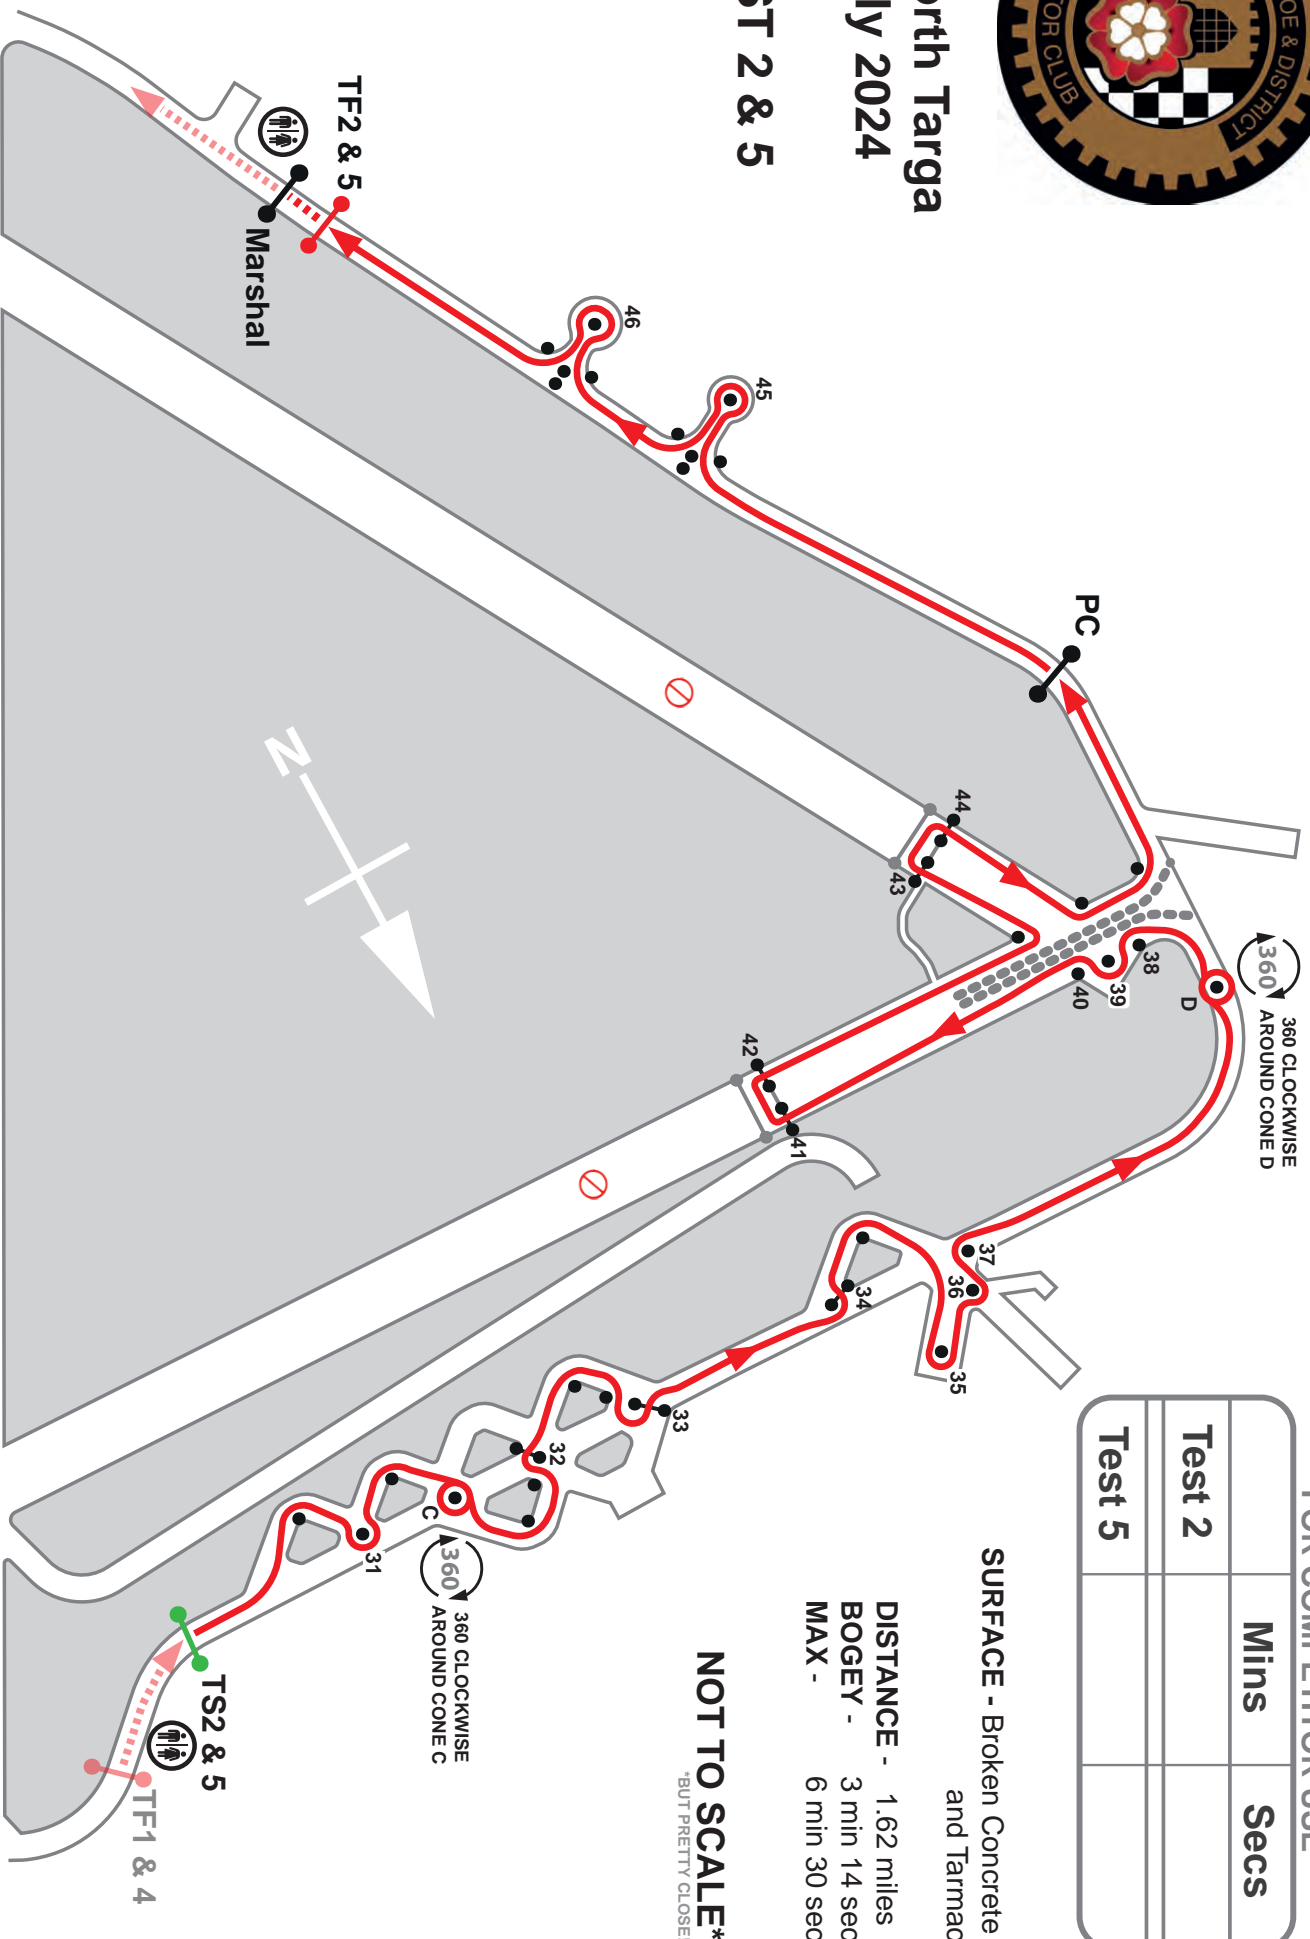

Dishforth Targa Rally 2024

TEST 2 & 5