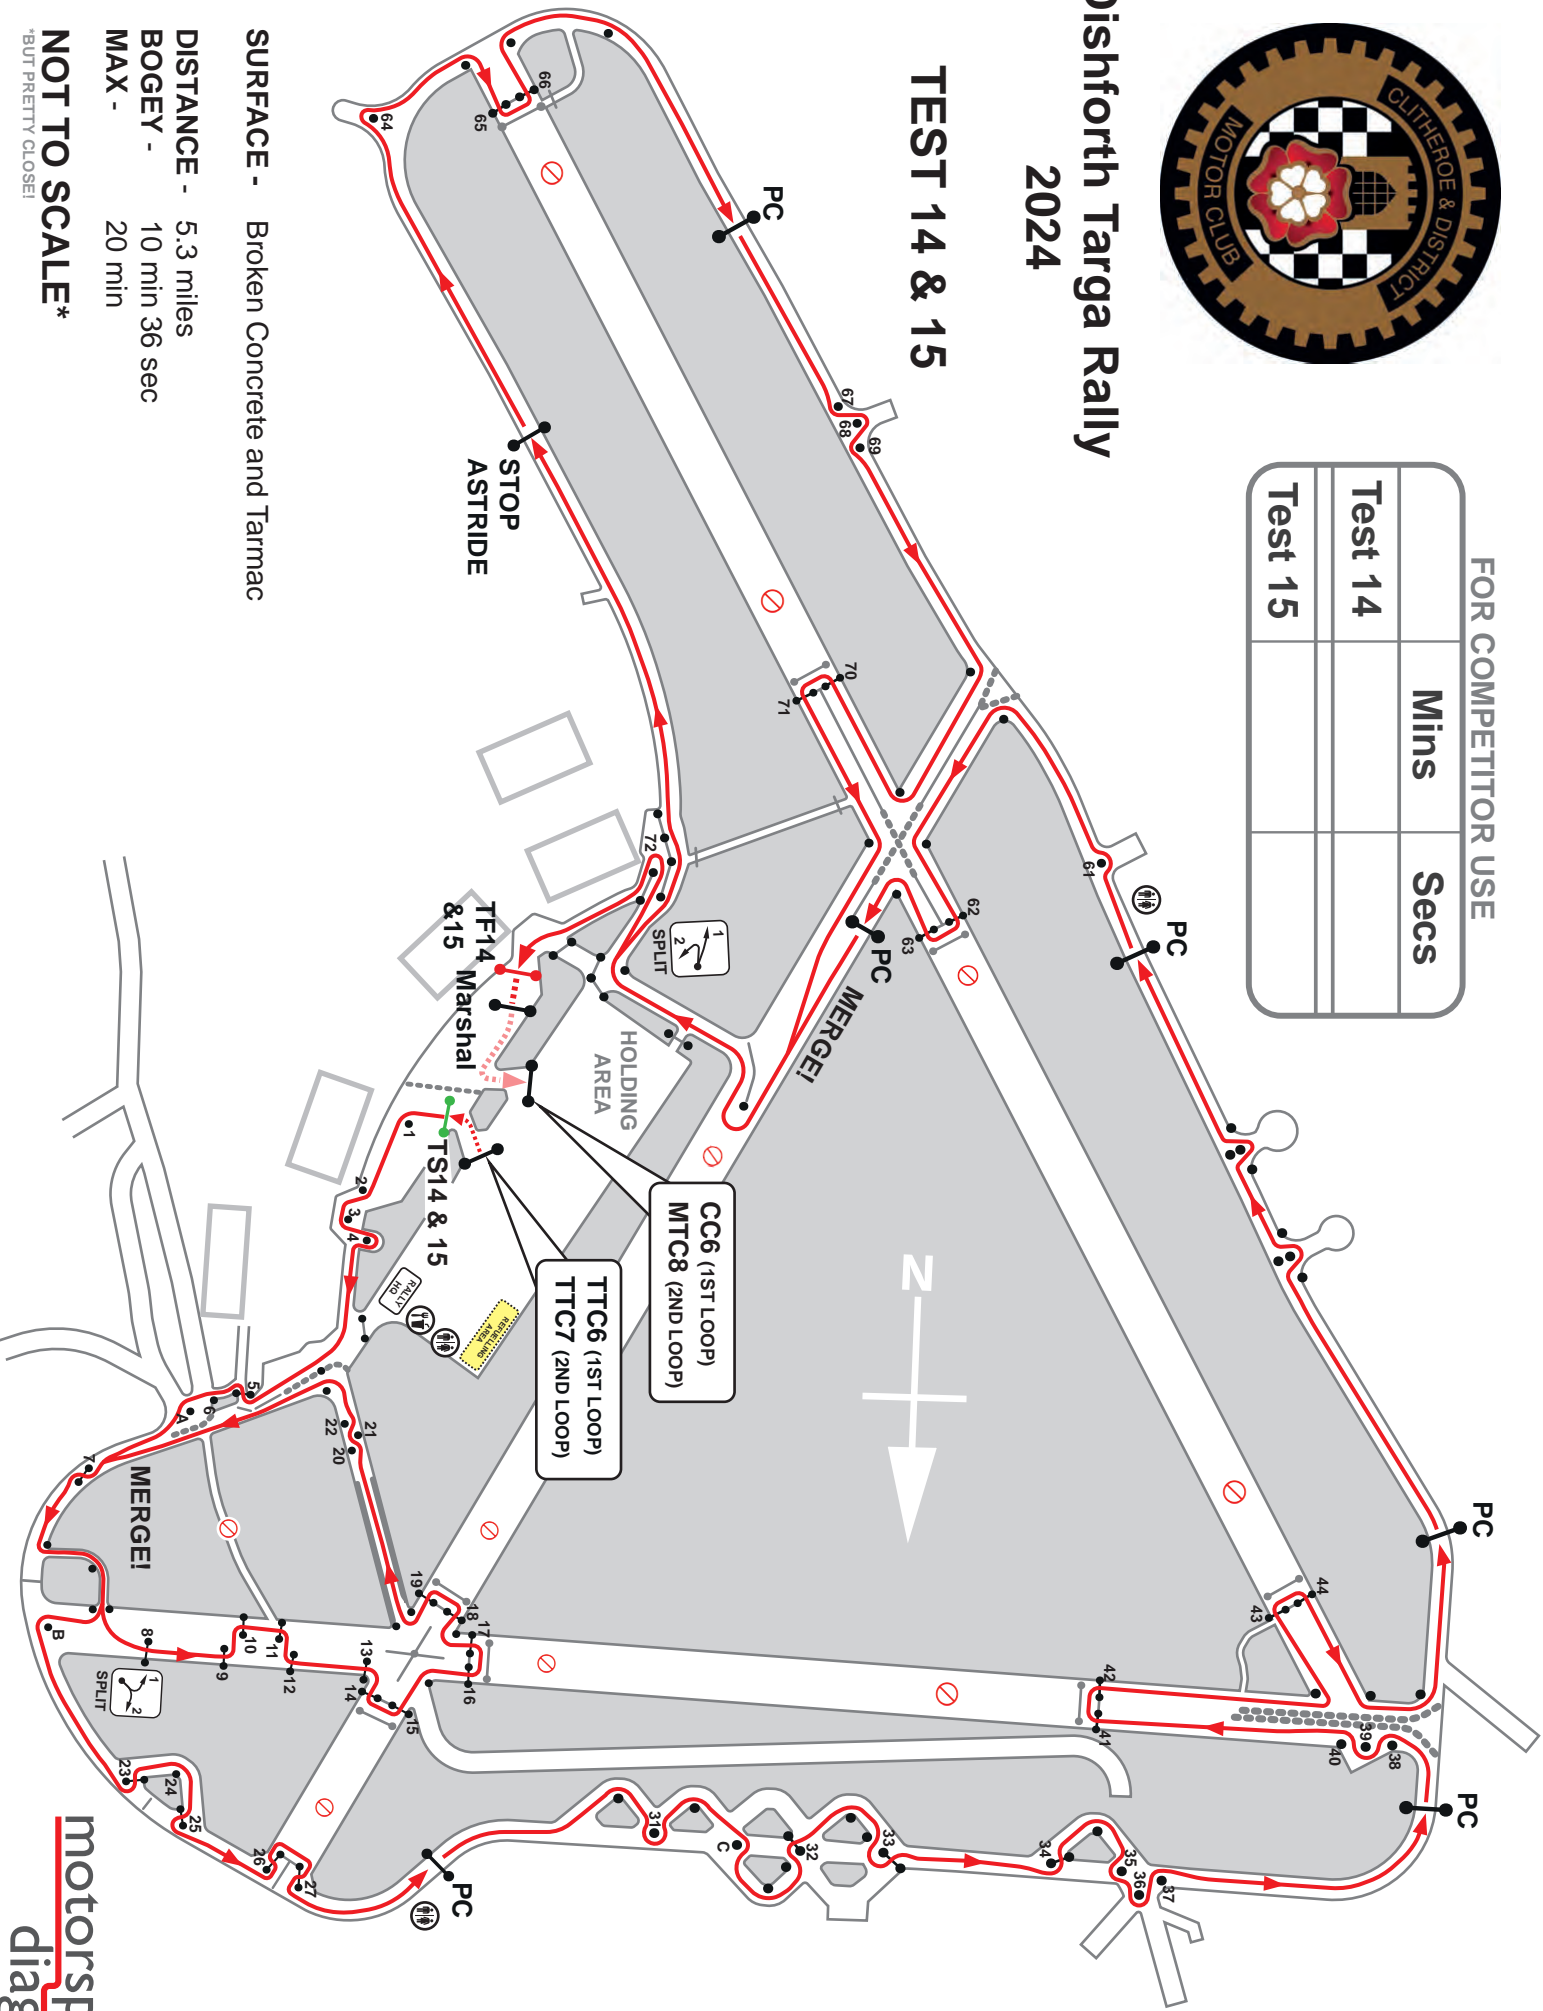

## TEST 14 & 15

**SURFACE** - Broken Concrete and Tarmac

**DISTANCE** - 5.3 miles

**BOGEY** - 10 min 36 sec

**MAX** - 20 min

**NOT TO SCALE\***

\*BUT PRETTY CLOSE!