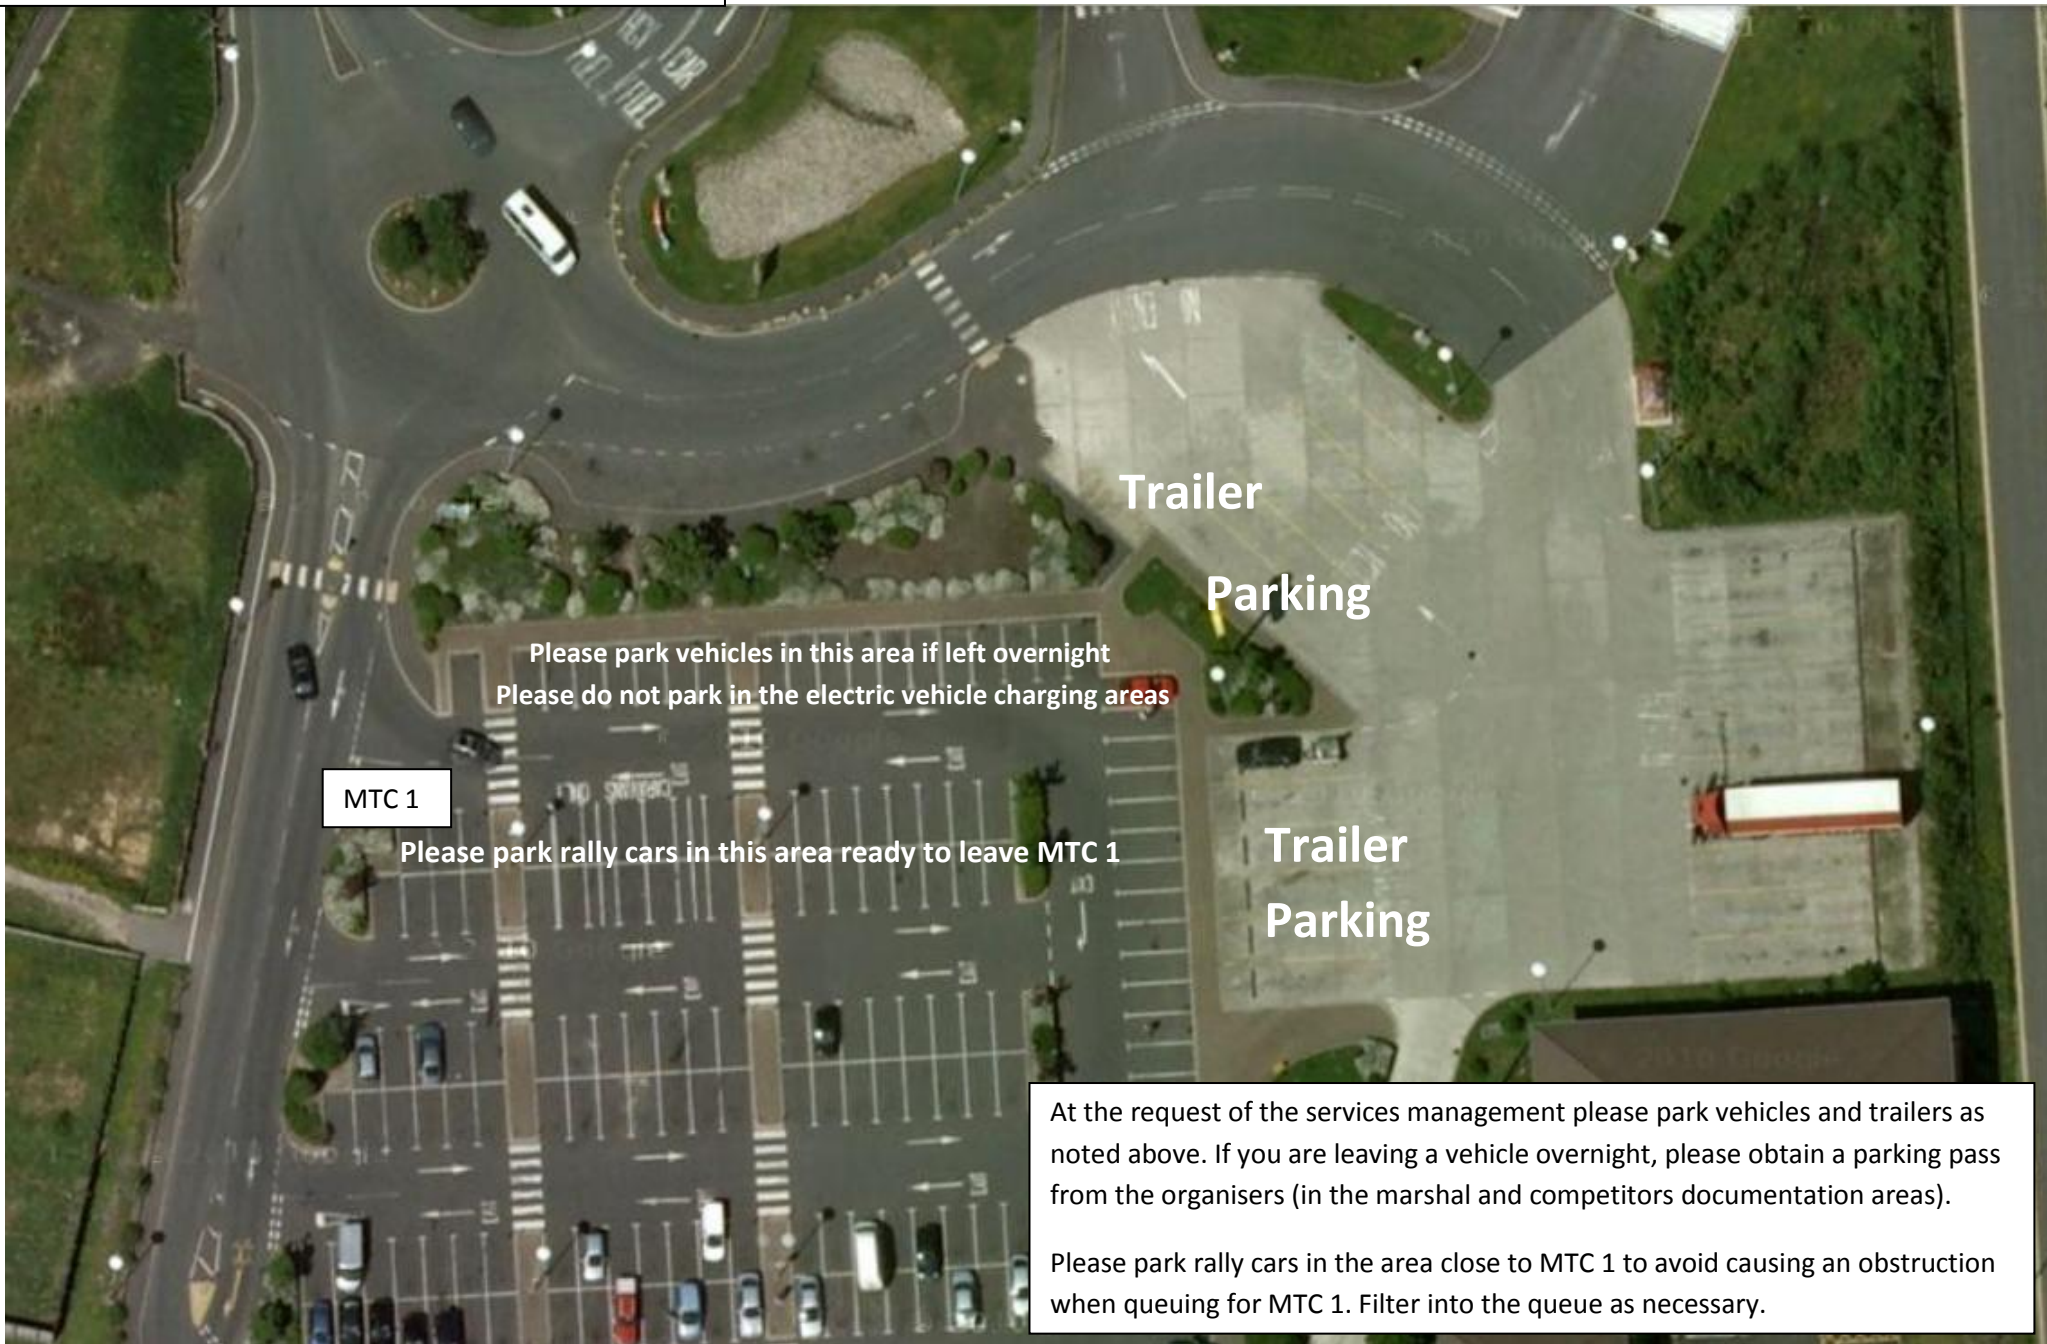

**The Wastebusters Clitheronian Rally 2021**  
**Start Venue – car and trailer parking**

Trailer  
Parking

Please park vehicles in this area if left overnight  
Please do not park in the electric vehicle charging areas

MTC 1

Please park rally cars in this area ready to leave MTC 1

Trailer  
Parking

At the request of the services management please park vehicles and trailers as noted above. If you are leaving a vehicle overnight, please obtain a parking pass from the organisers (in the marshal and competitors documentation areas).

Please park rally cars in the area close to MTC 1 to avoid causing an obstruction when queuing for MTC 1. Filter into the queue as necessary.