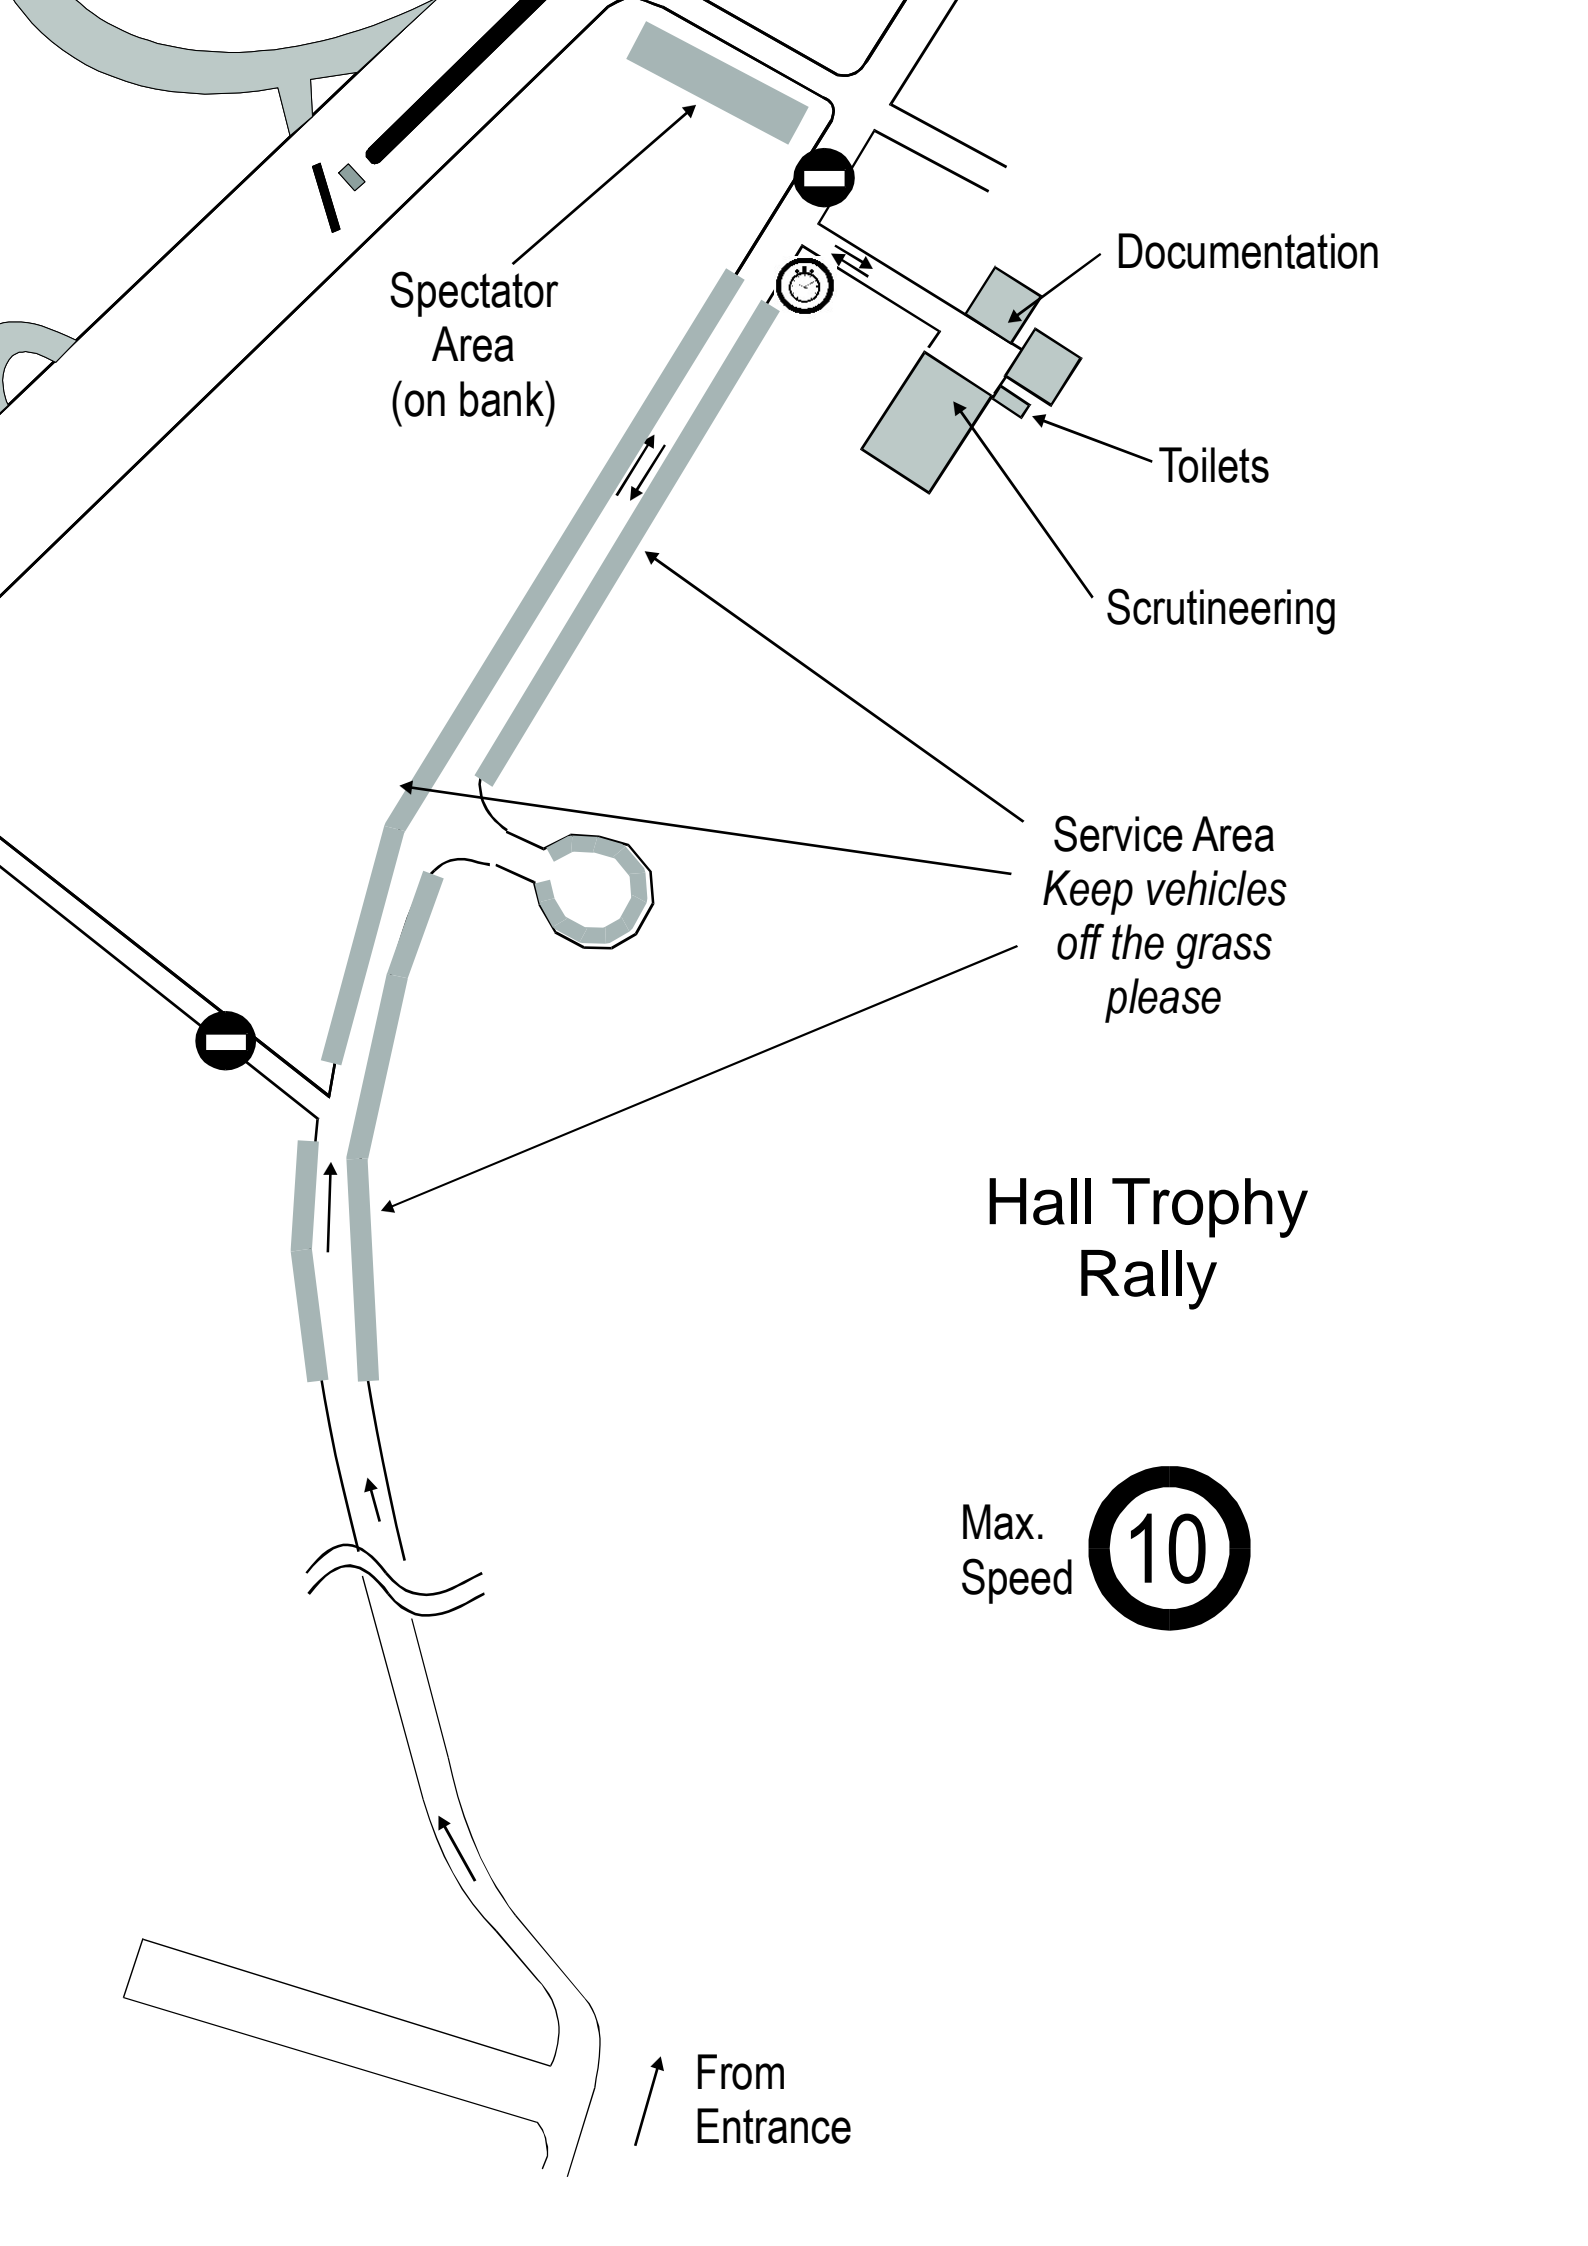

Clitheroe & District Motor Club

The PD Extinguishers Hall Trophy Rally Sat 23rd Nov 2019

Road Book

Contents

- 2 - Service Area Diagram
- 3 - Stage Diagrams

Spectator Area
(on bank)

Documentation

Toilets

Scrutineering

Service Area
*Keep vehicles
off the grass
please*

Hall Trophy
Rally

Max.
Speed **10**

From
Entrance

Clitheroe & DMC - Hall Trophy Rally 2019

23rd Nov 2019

Stages 1 & 2 - 3.4 miles

Target = 10:00

SS3	Hrs: Mins: Secs
Start	
Finish	
Time	
SS4	
Start	
Finish	
Time	

Clitheroe & DMC - Hall Trophy Rally 2019

23rd Nov 2019

Stages 5 & 6 - 4.9 miles

Bogey = 3:55

Target = 10:00

SS5	Hrs: Mins: Secs
Start	
Finish	
Time	
SS6	
Start	
Finish	
Time	

23rd Nov 2019

Stages 9 & 10 - 4.7 miles

Bogey = 3:46

Target = 10:00

SS9	Hrs: Mins: Secs
Start	
Finish	
Time	
SS10	
Start	
Finish	
Time	