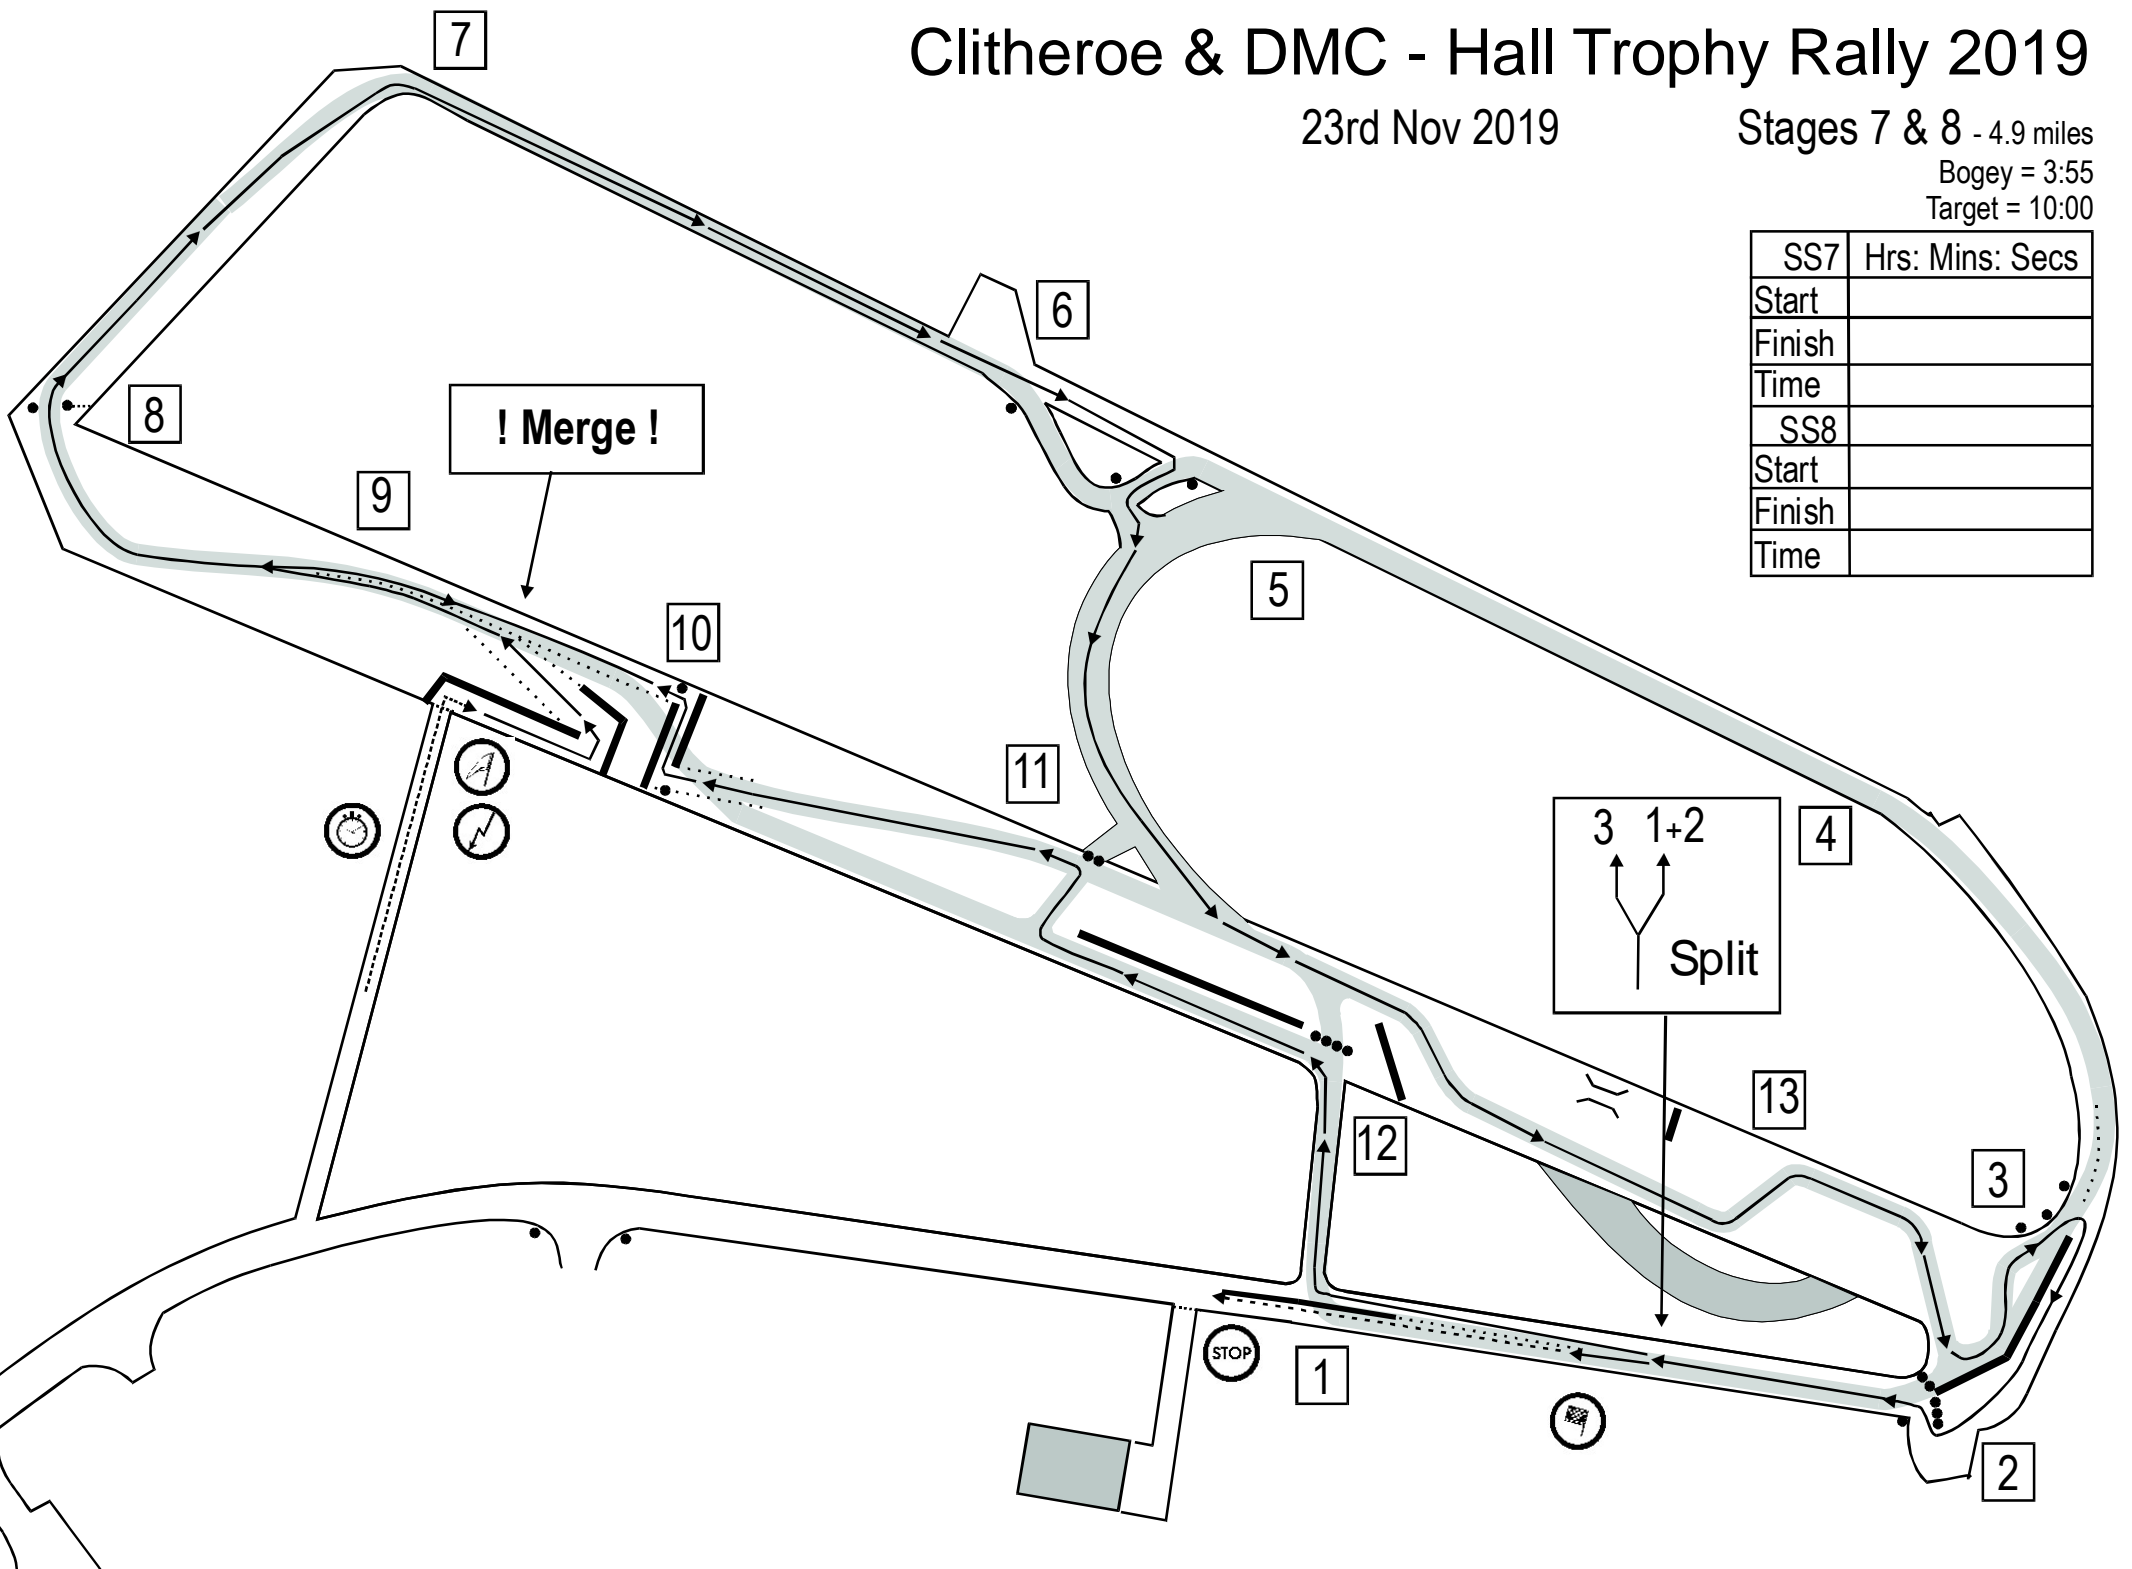

Clitheroe & DMC - Hall Trophy Rally 2019

23rd Nov 2019

Stages 7 & 8 - 4.9 miles

Bogey = 3:55

Target = 10:00

SS7	Hrs: Mins: Secs
Start	
Finish	
Time	
SS8	
Start	
Finish	
Time	

Clitheroe & DMC - Hall Trophy Rally 2019