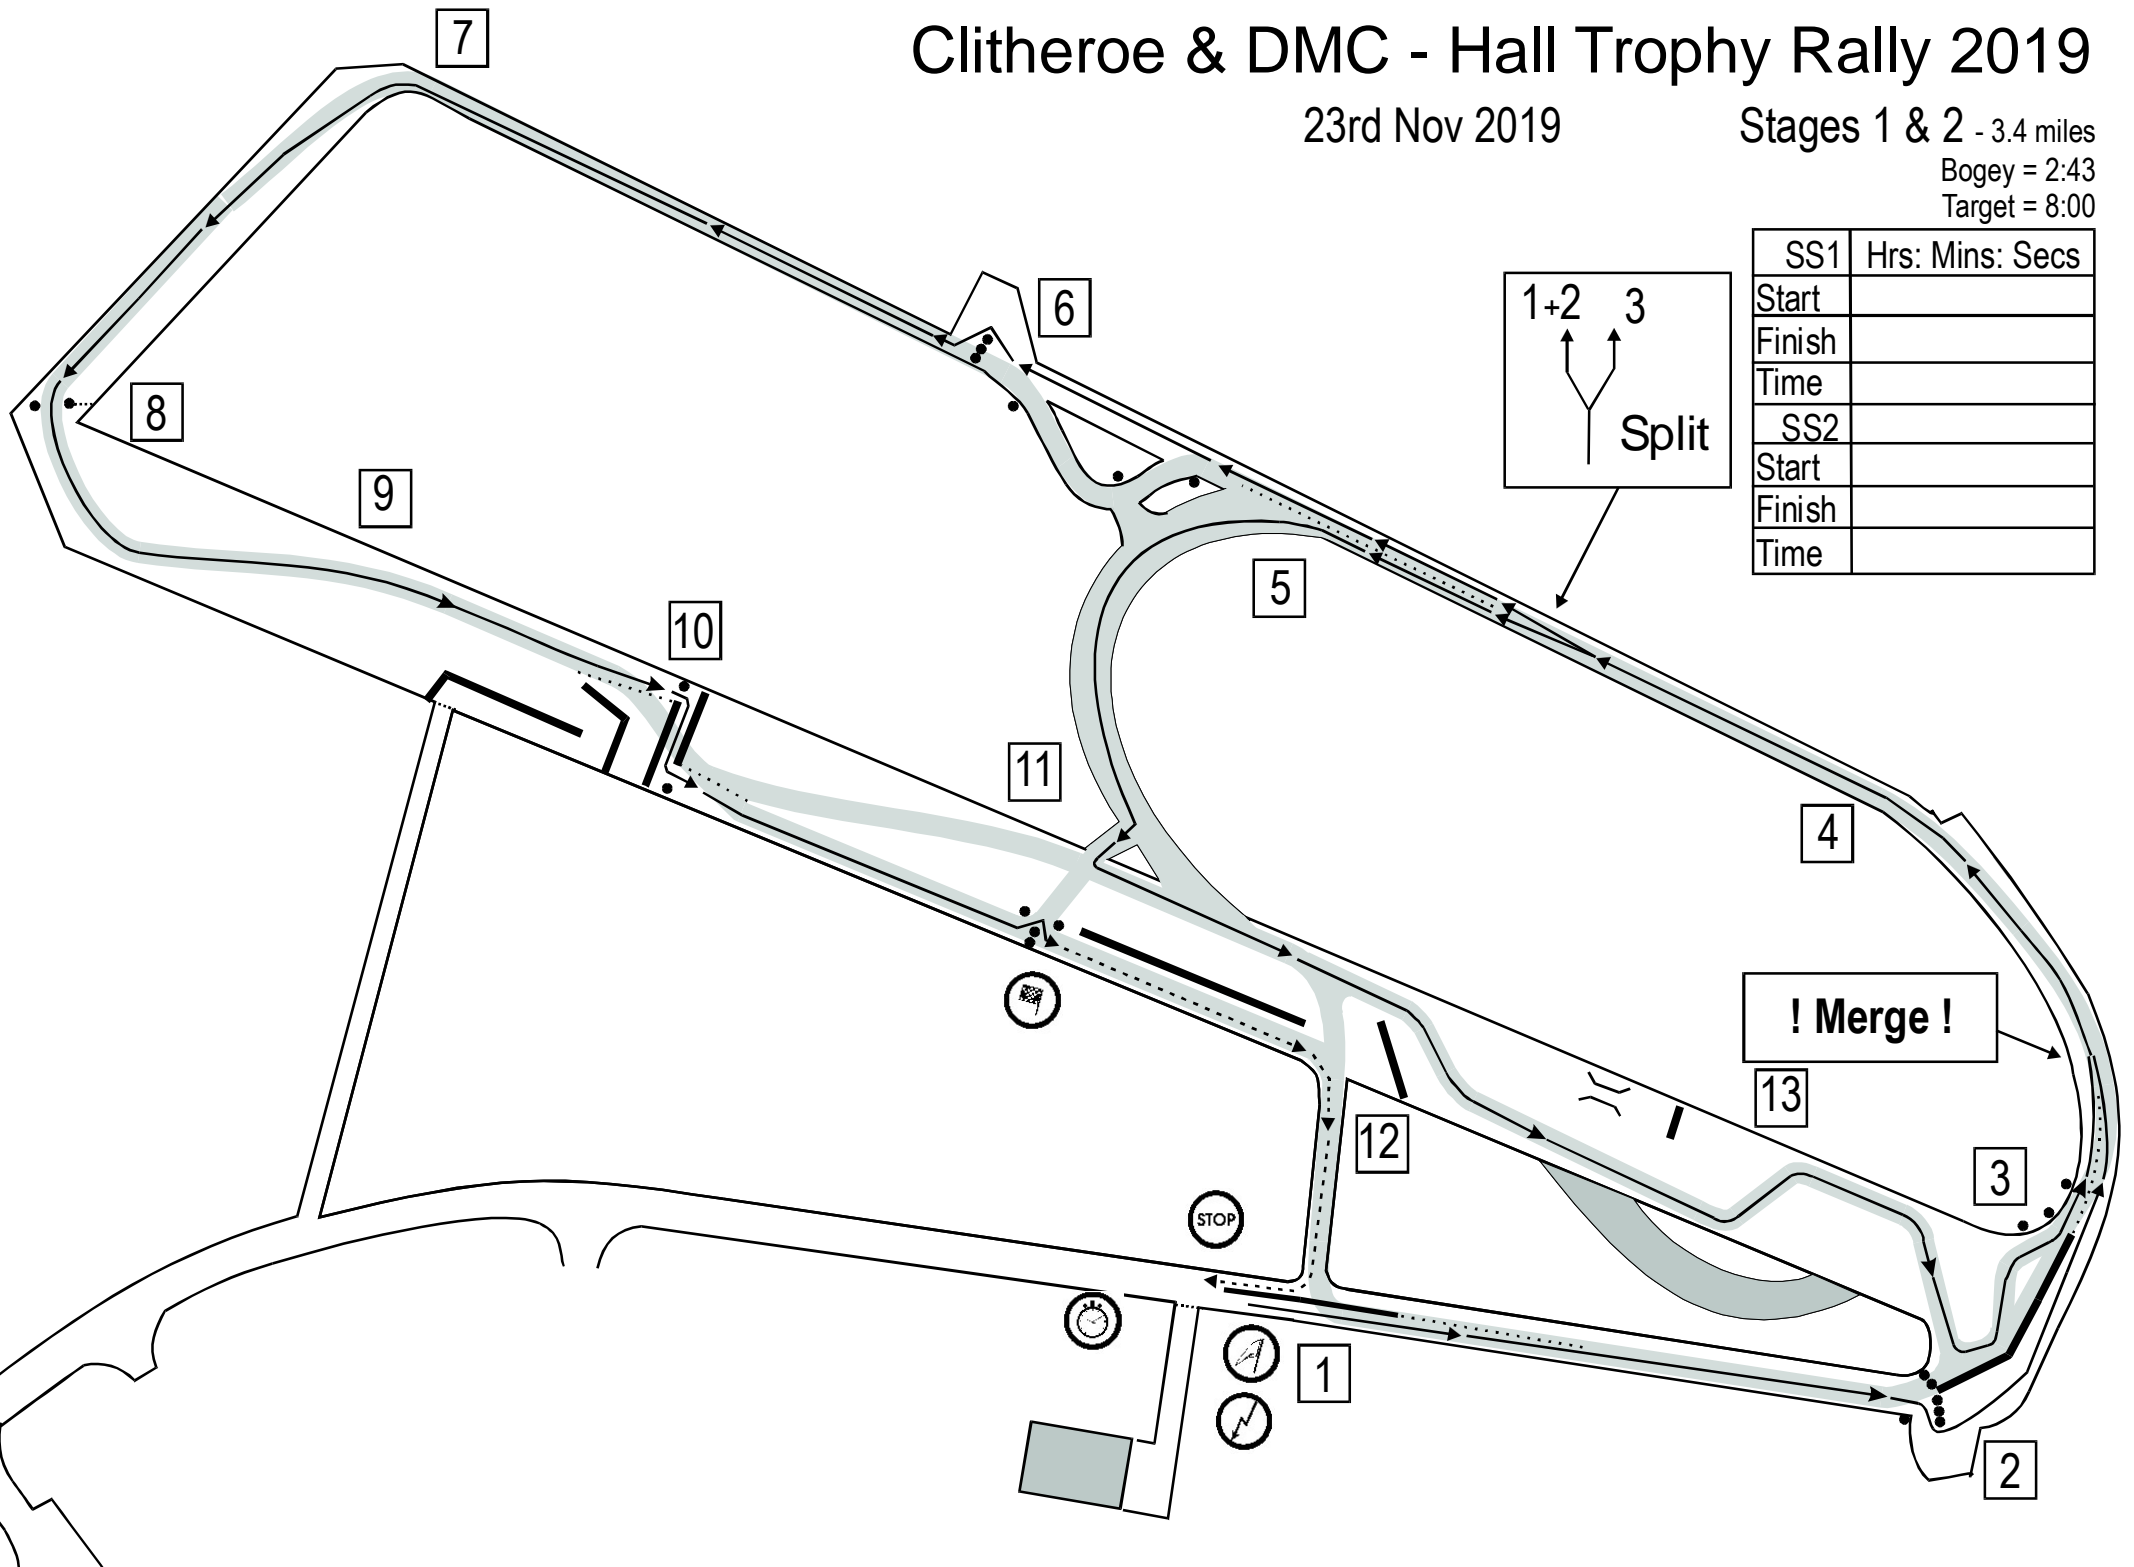

Clitheroe & District Motor Club

The PD Extinguishers Hall Trophy Rally Sat 23rd Nov 2019

Road Book

Contents

- 2 - Service Area Diagram
- 3 - Stage Diagrams

Spectator Area
(on bank)

Documentation

Toilets

Scrutineering

Service Area
*Keep vehicles
off the grass
please*

Hall Trophy
Rally

Max.
Speed **10**

From
Entrance

Clitheroe & DMC - Hall Trophy Rally 2019

23rd Nov 2019

Stages 1 & 2 - 3.4 miles

Bogey = 2:43

Target = 8:00

SS1	Hrs: Mins: Secs
Start	
Finish	
Time	
SS2	
Start	
Finish	
Time	

! Merge !

Clitheroe & DMC - Hall Trophy Rally 2019

23rd Nov 2019

Stages 3 & 4 - 4.5 miles

Bogey = 3:36

Target = 10:00

SS3	Hrs: Mins: Secs
Start	
Finish	
Time	
SS4	
Start	
Finish	
Time	

Clitheroe & DMC - Hall Trophy Rally 2019

23rd Nov 2019

Stages 5 & 6 - 4.9 miles

Bogey = 3:55

Target = 10:00

SS5	Hrs: Mins: Secs
Start	
Finish	
Time	
SS6	
Start	
Finish	
Time	