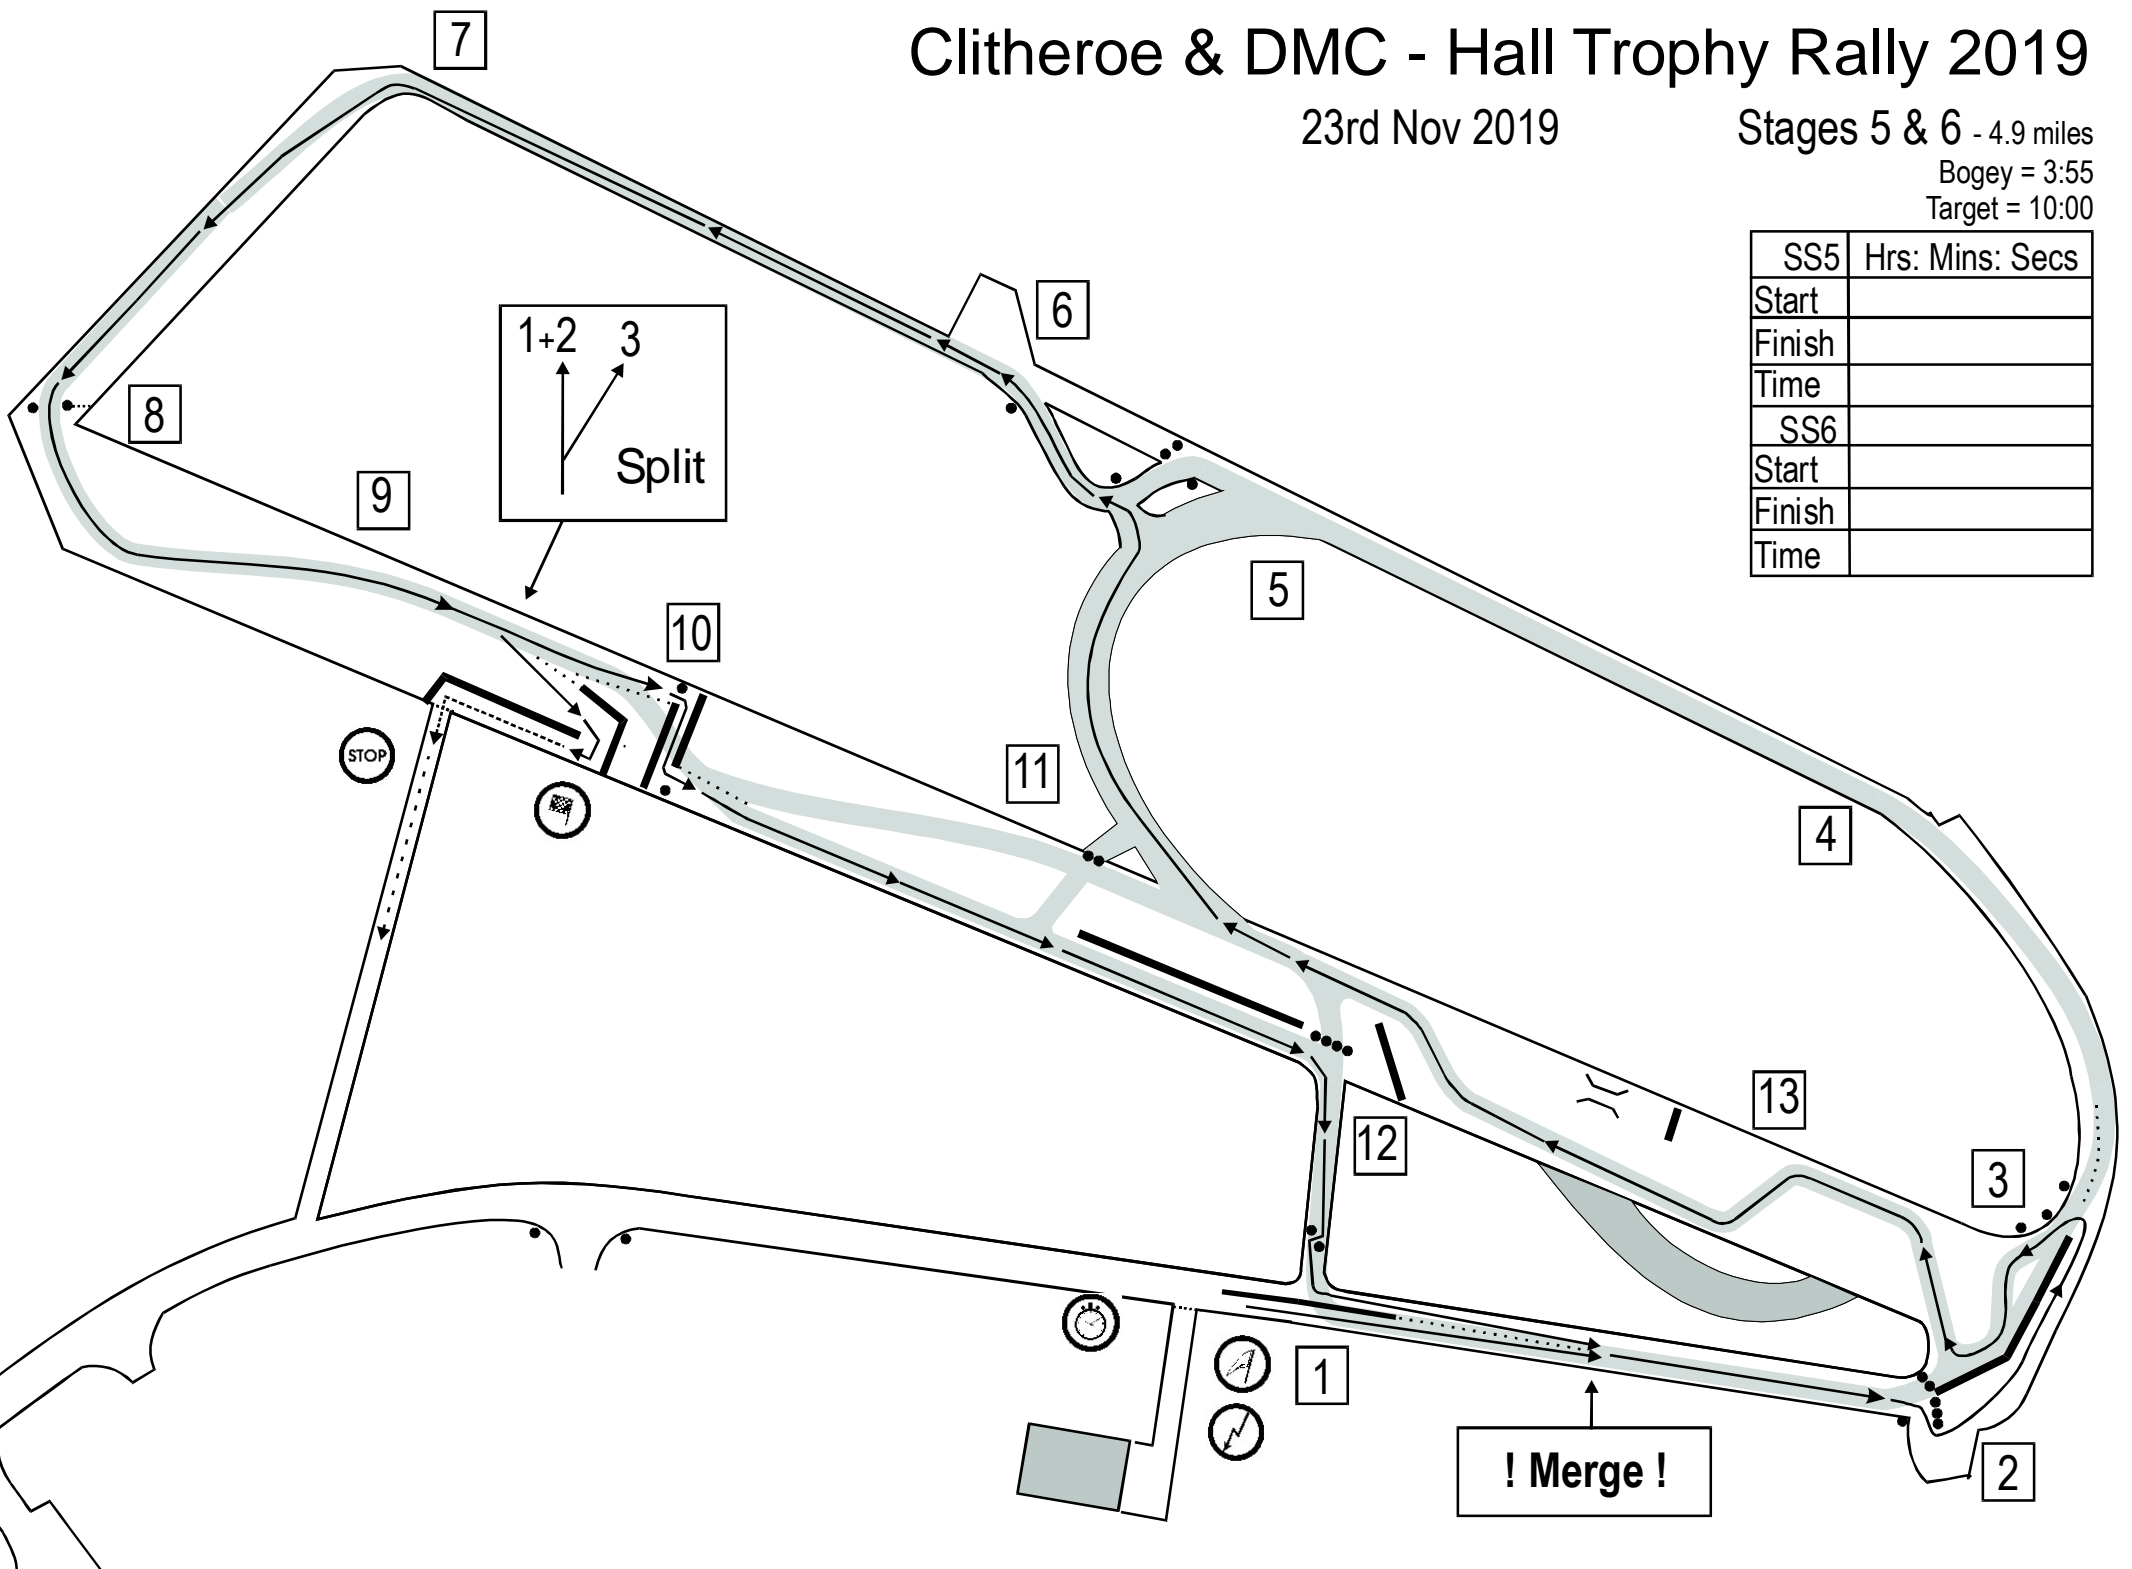

Target = 10:00

SS3	Hrs: Mins: Secs
Start	
Finish	
Time	
SS4	
Start	
Finish	
Time	

Clitheroe & DMC - Hall Trophy Rally 2019

23rd Nov 2019

Stages 5 & 6 - 4.9 miles

Bogey = 3:55

Target = 10:00

SS5	Hrs: Mins: Secs
Start	
Finish	
Time	
SS6	
Start	
Finish	
Time	