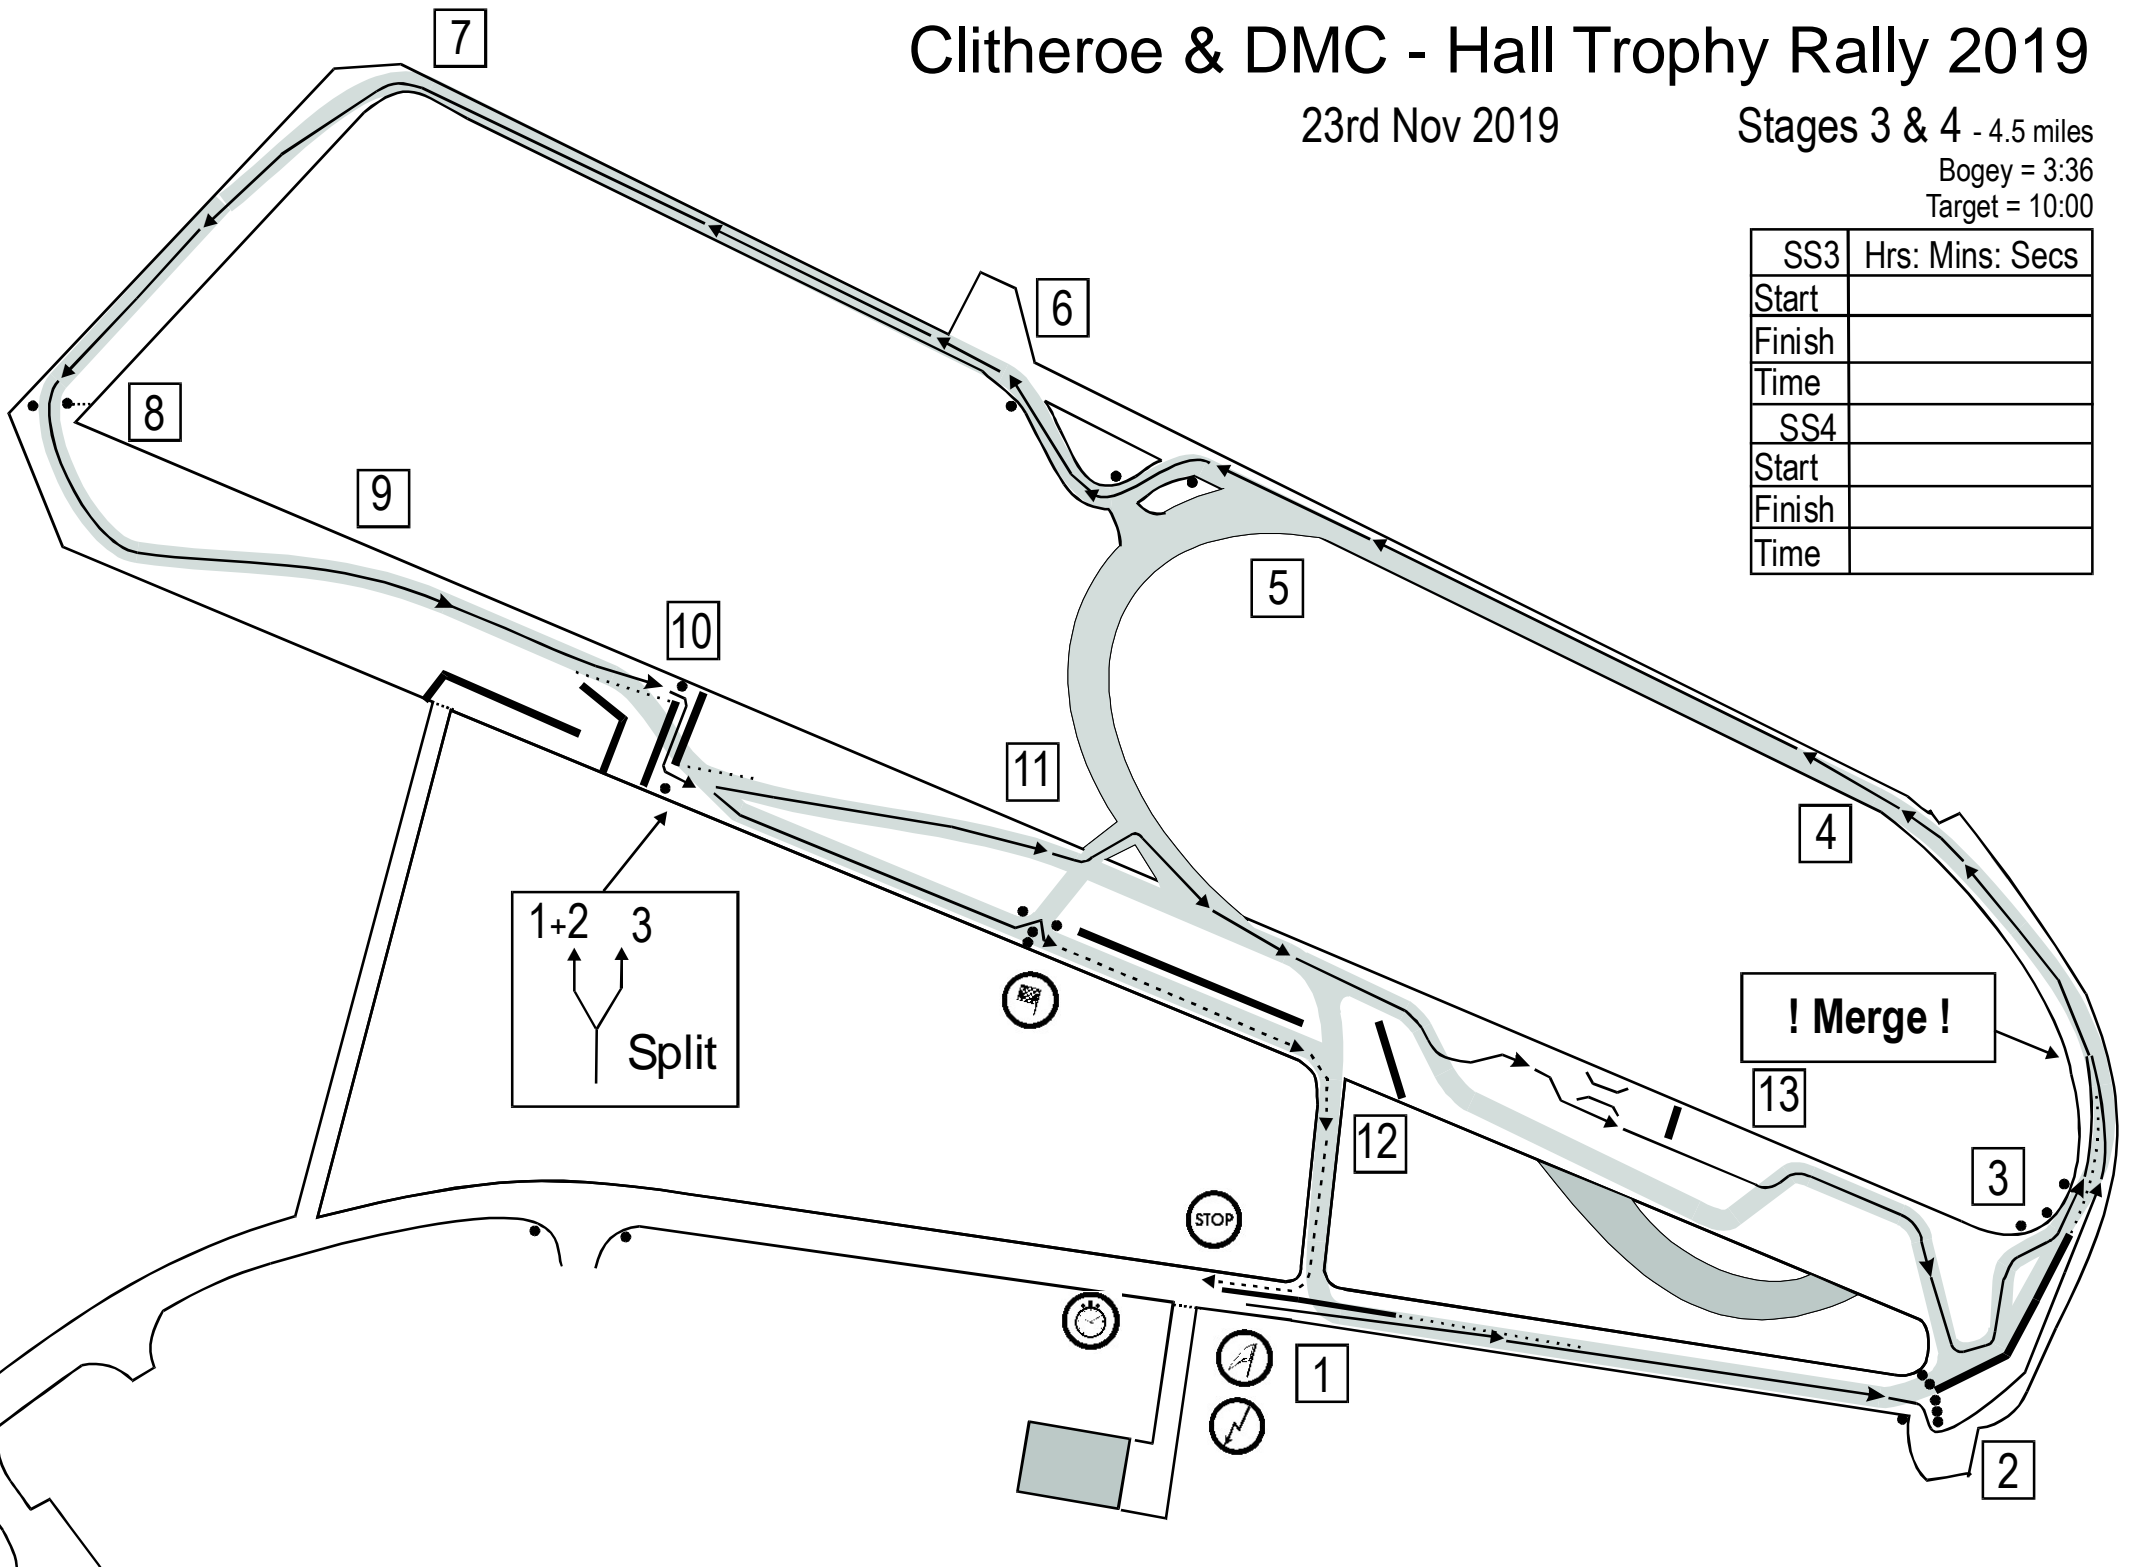

Bogey = 2:43

Target = 8:00

SS1	Hrs: Mins: Secs
Start	
Finish	
Time	
SS2	
Start	
Finish	
Time	

! Merge !

Clitheroe & DMC - Hall Trophy Rally 2019

23rd Nov 2019

Stages 3 & 4 - 4.5 miles

Bogey = 3:36

Target = 10:00

SS3	Hrs: Mins: Secs
Start	
Finish	
Time	
SS4	
Start	
Finish	
Time	

Clitheroe & DMC - Hall Trophy Rally 2019

23rd Nov 2019

Stages 5 & 6 - 4.9 miles

Bogey = 3:55

Target = 10:00

SS5	Hrs: Mins: Secs
Start	
Finish	
Time	
SS6	
Start	
Finish	
Time	