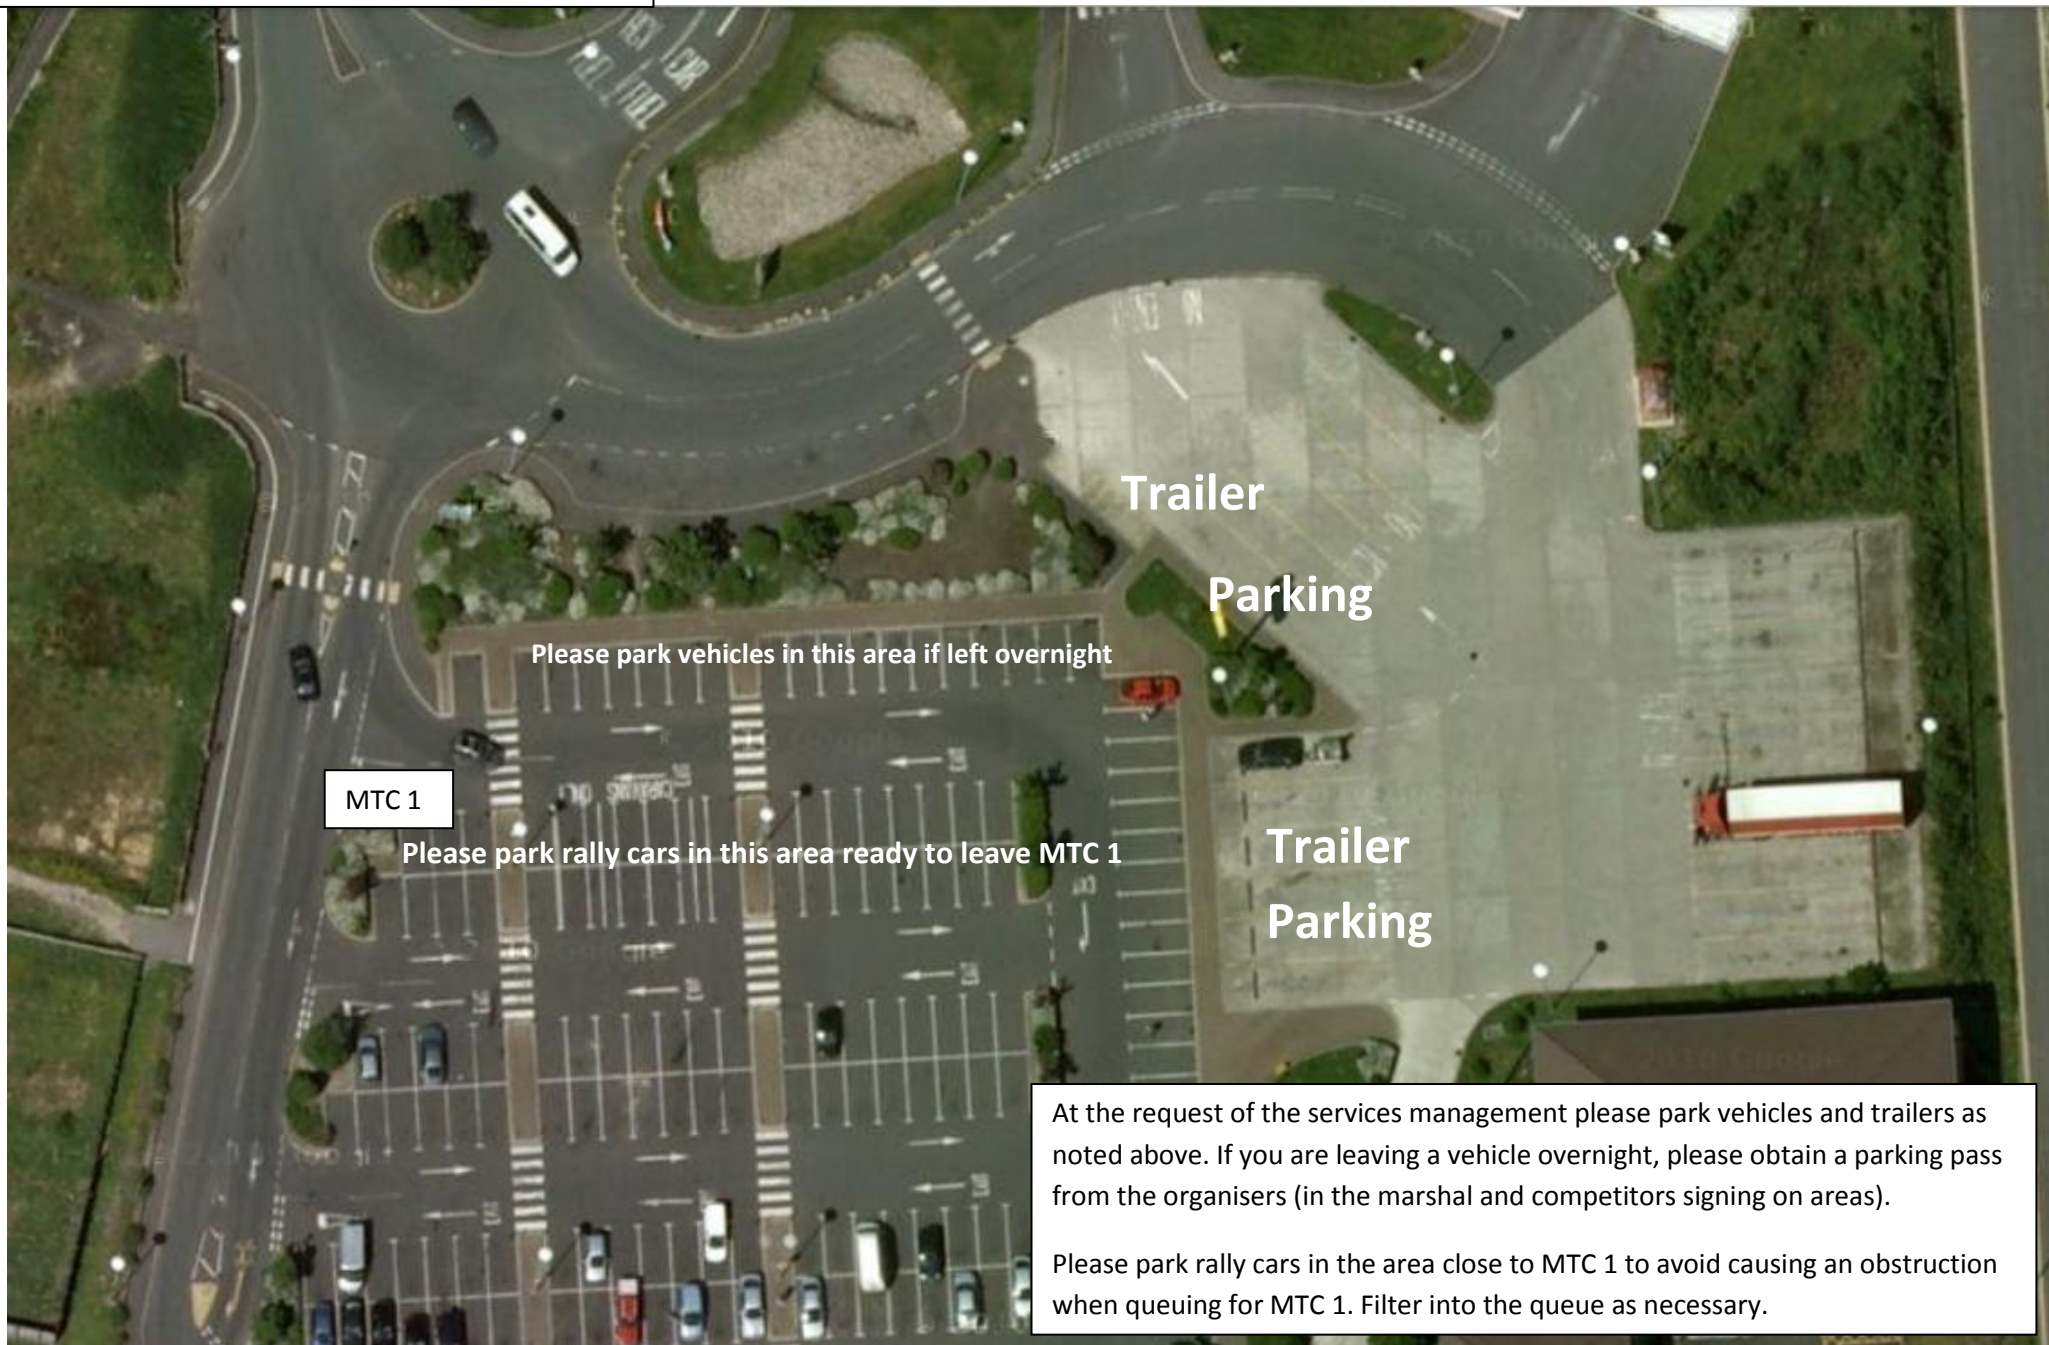

The Taybridge Clitheronian Rally 2019
Start Venue – car and trailer parking

Trailer
Parking

Please park vehicles in this area if left overnight

MTC 1

Please park rally cars in this area ready to leave MTC 1

Trailer
Parking

At the request of the services management please park vehicles and trailers as noted above. If you are leaving a vehicle overnight, please obtain a parking pass from the organisers (in the marshal and competitors signing on areas).

Please park rally cars in the area close to MTC 1 to avoid causing an obstruction when queuing for MTC 1. Filter into the queue as necessary.