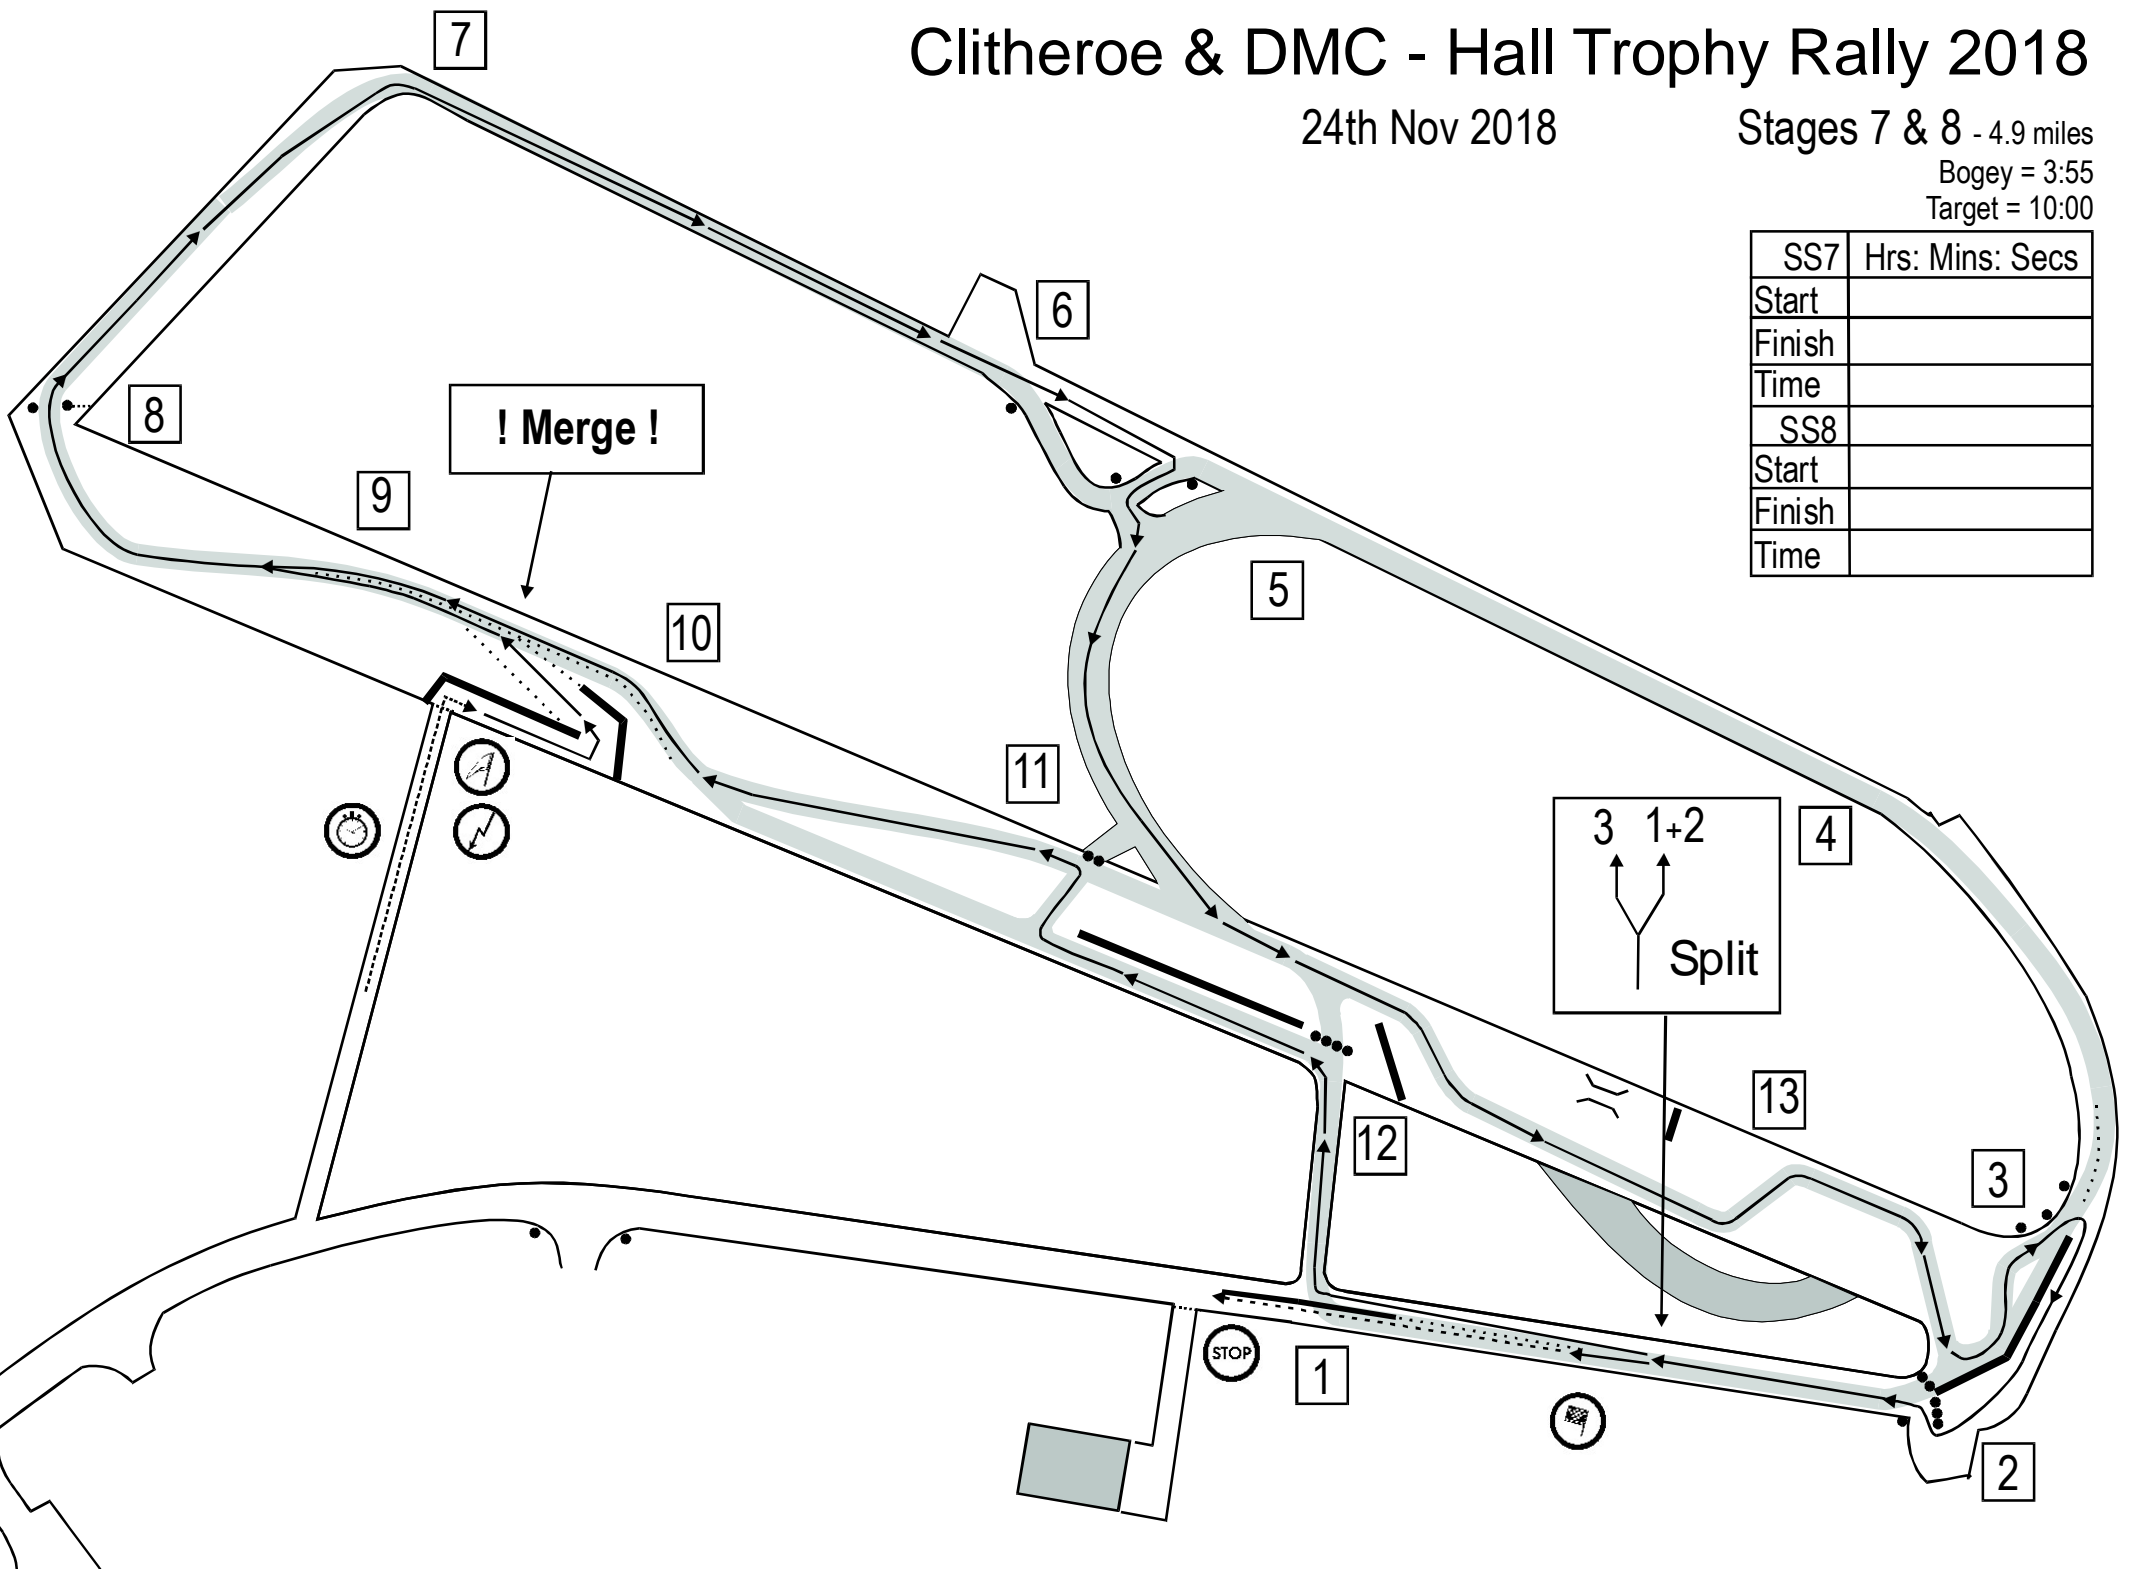

# Clitheroe & DMC - Hall Trophy Rally 2018

24th Nov 2018

Stages 7 & 8 - 4.9 miles

Bogey = 3:55

Target = 10:00

SS7	Hrs: Mins: Secs
Start	
Finish	
Time	
SS8	
Start	
Finish	
Time	