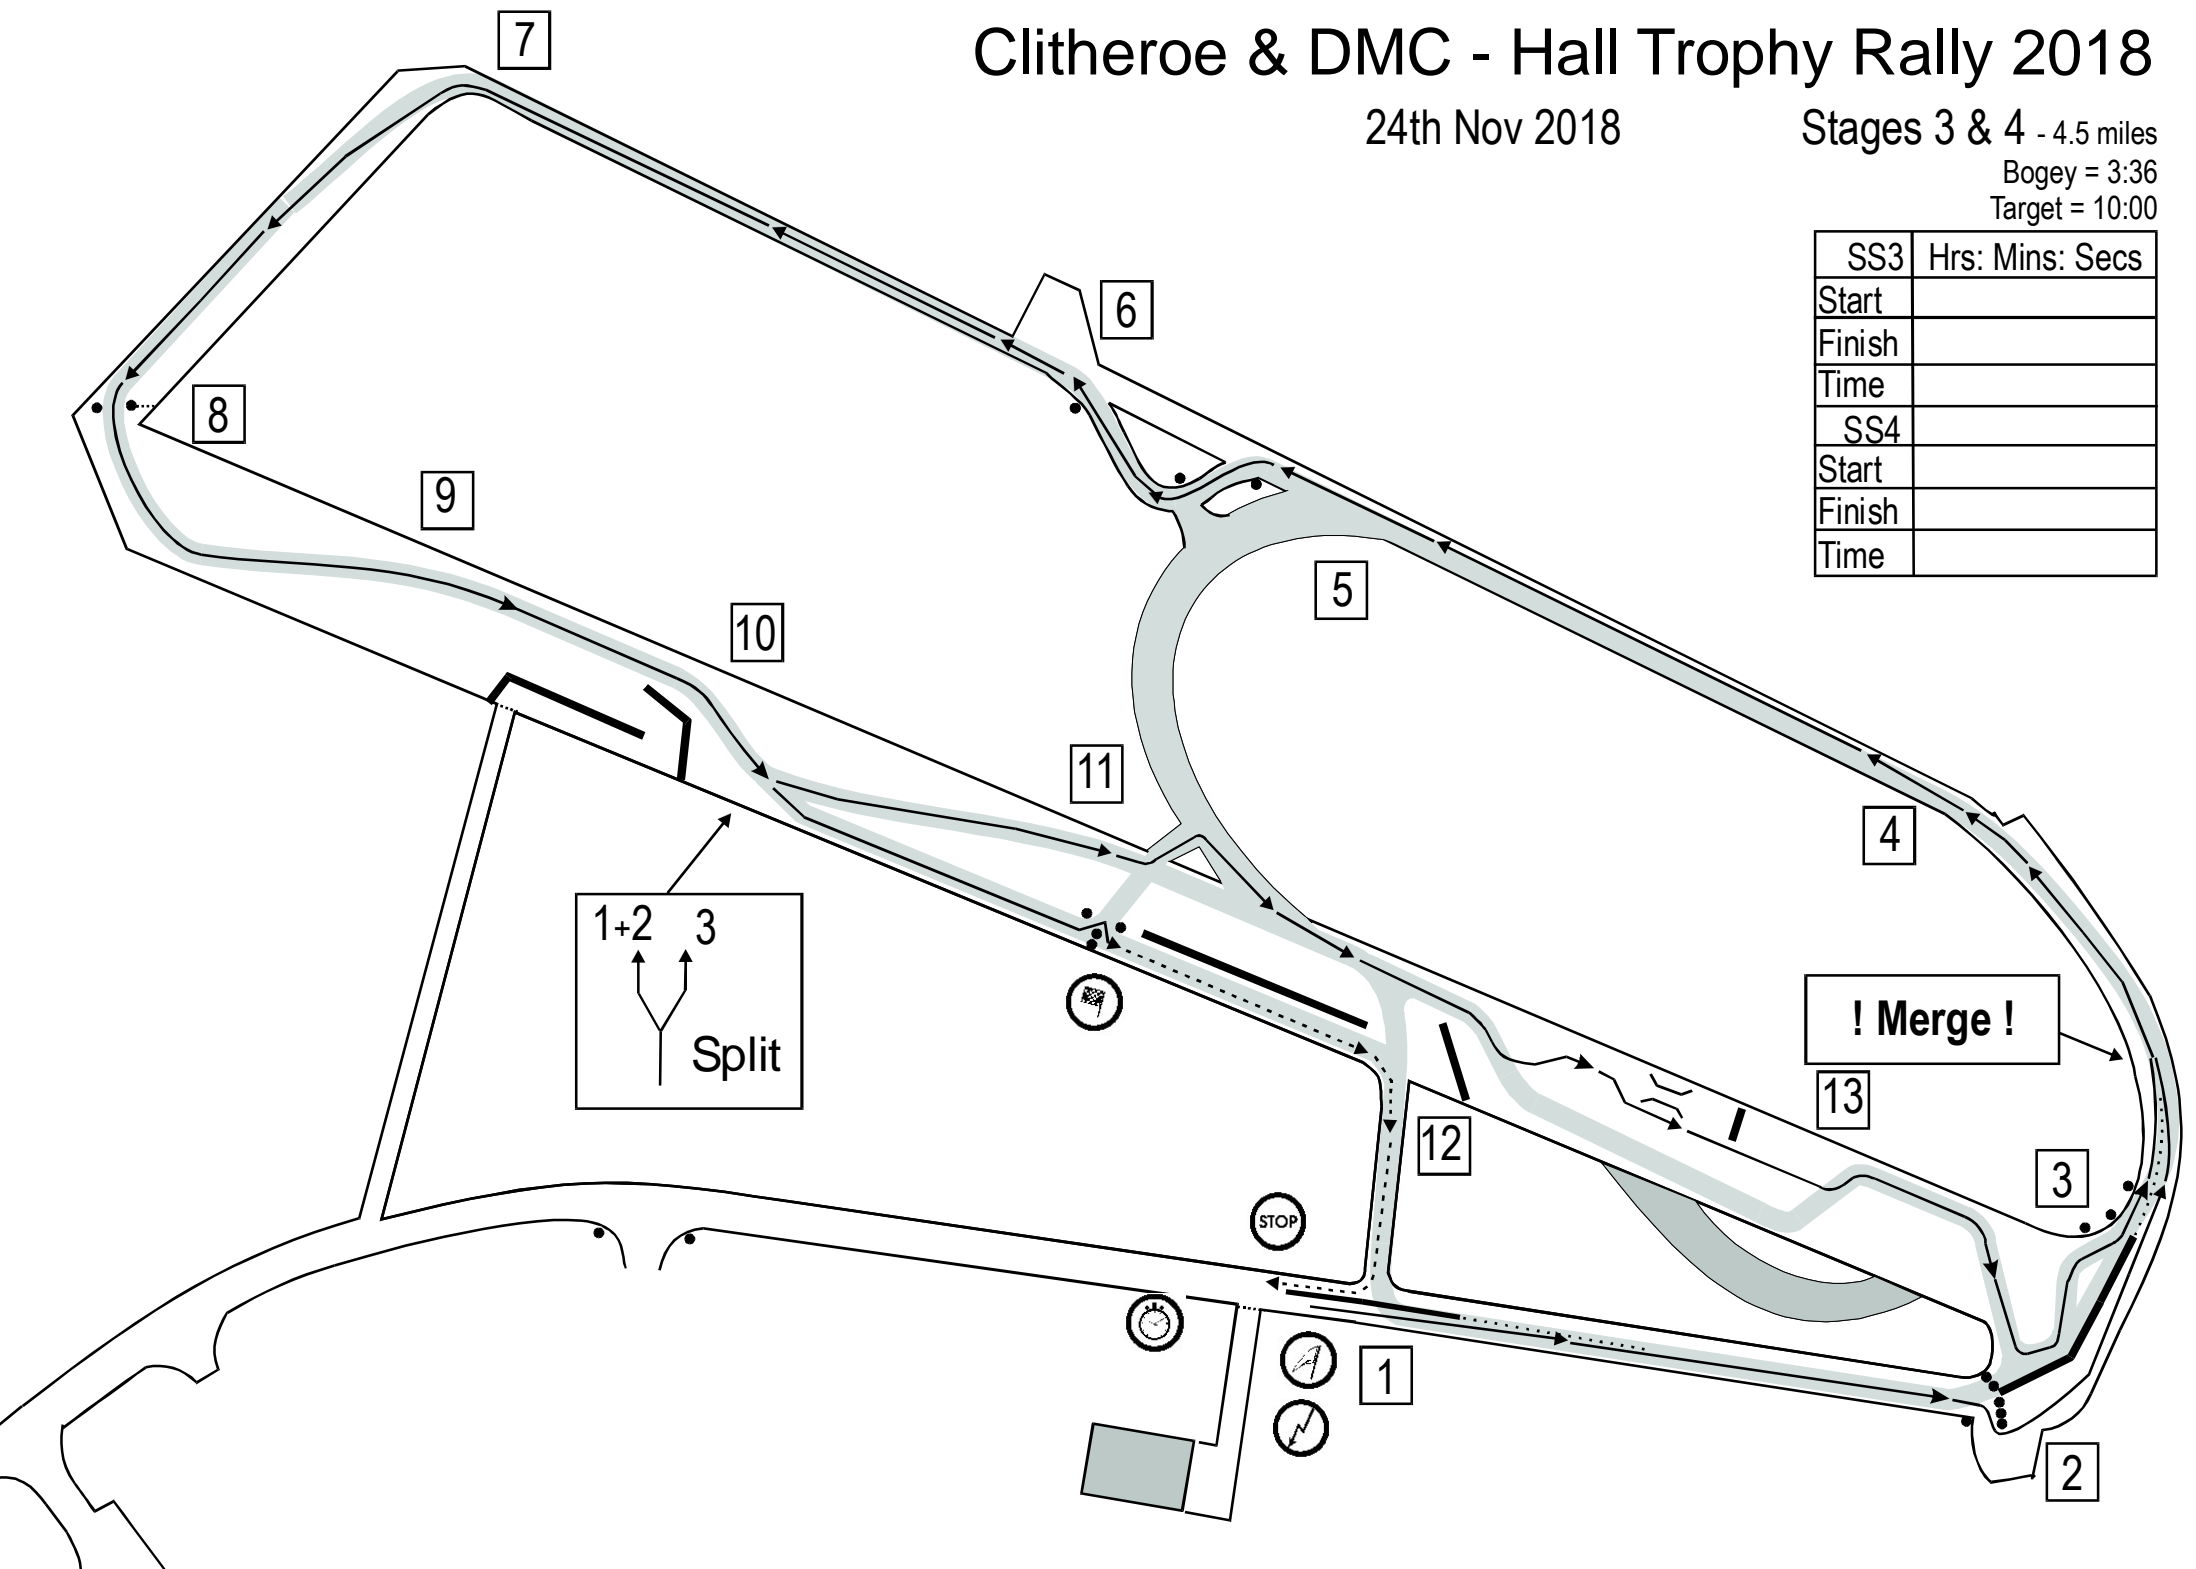

# Clitheroe & DMC - Hall Trophy Rally 2018

24th Nov 2018

Stages 3 & 4 - 4.5 miles

Bogey = 3:36

Target = 10:00

SS3	Hrs: Mins: Secs
Start	
Finish	
Time	
SS4	
Start	
Finish	
Time	