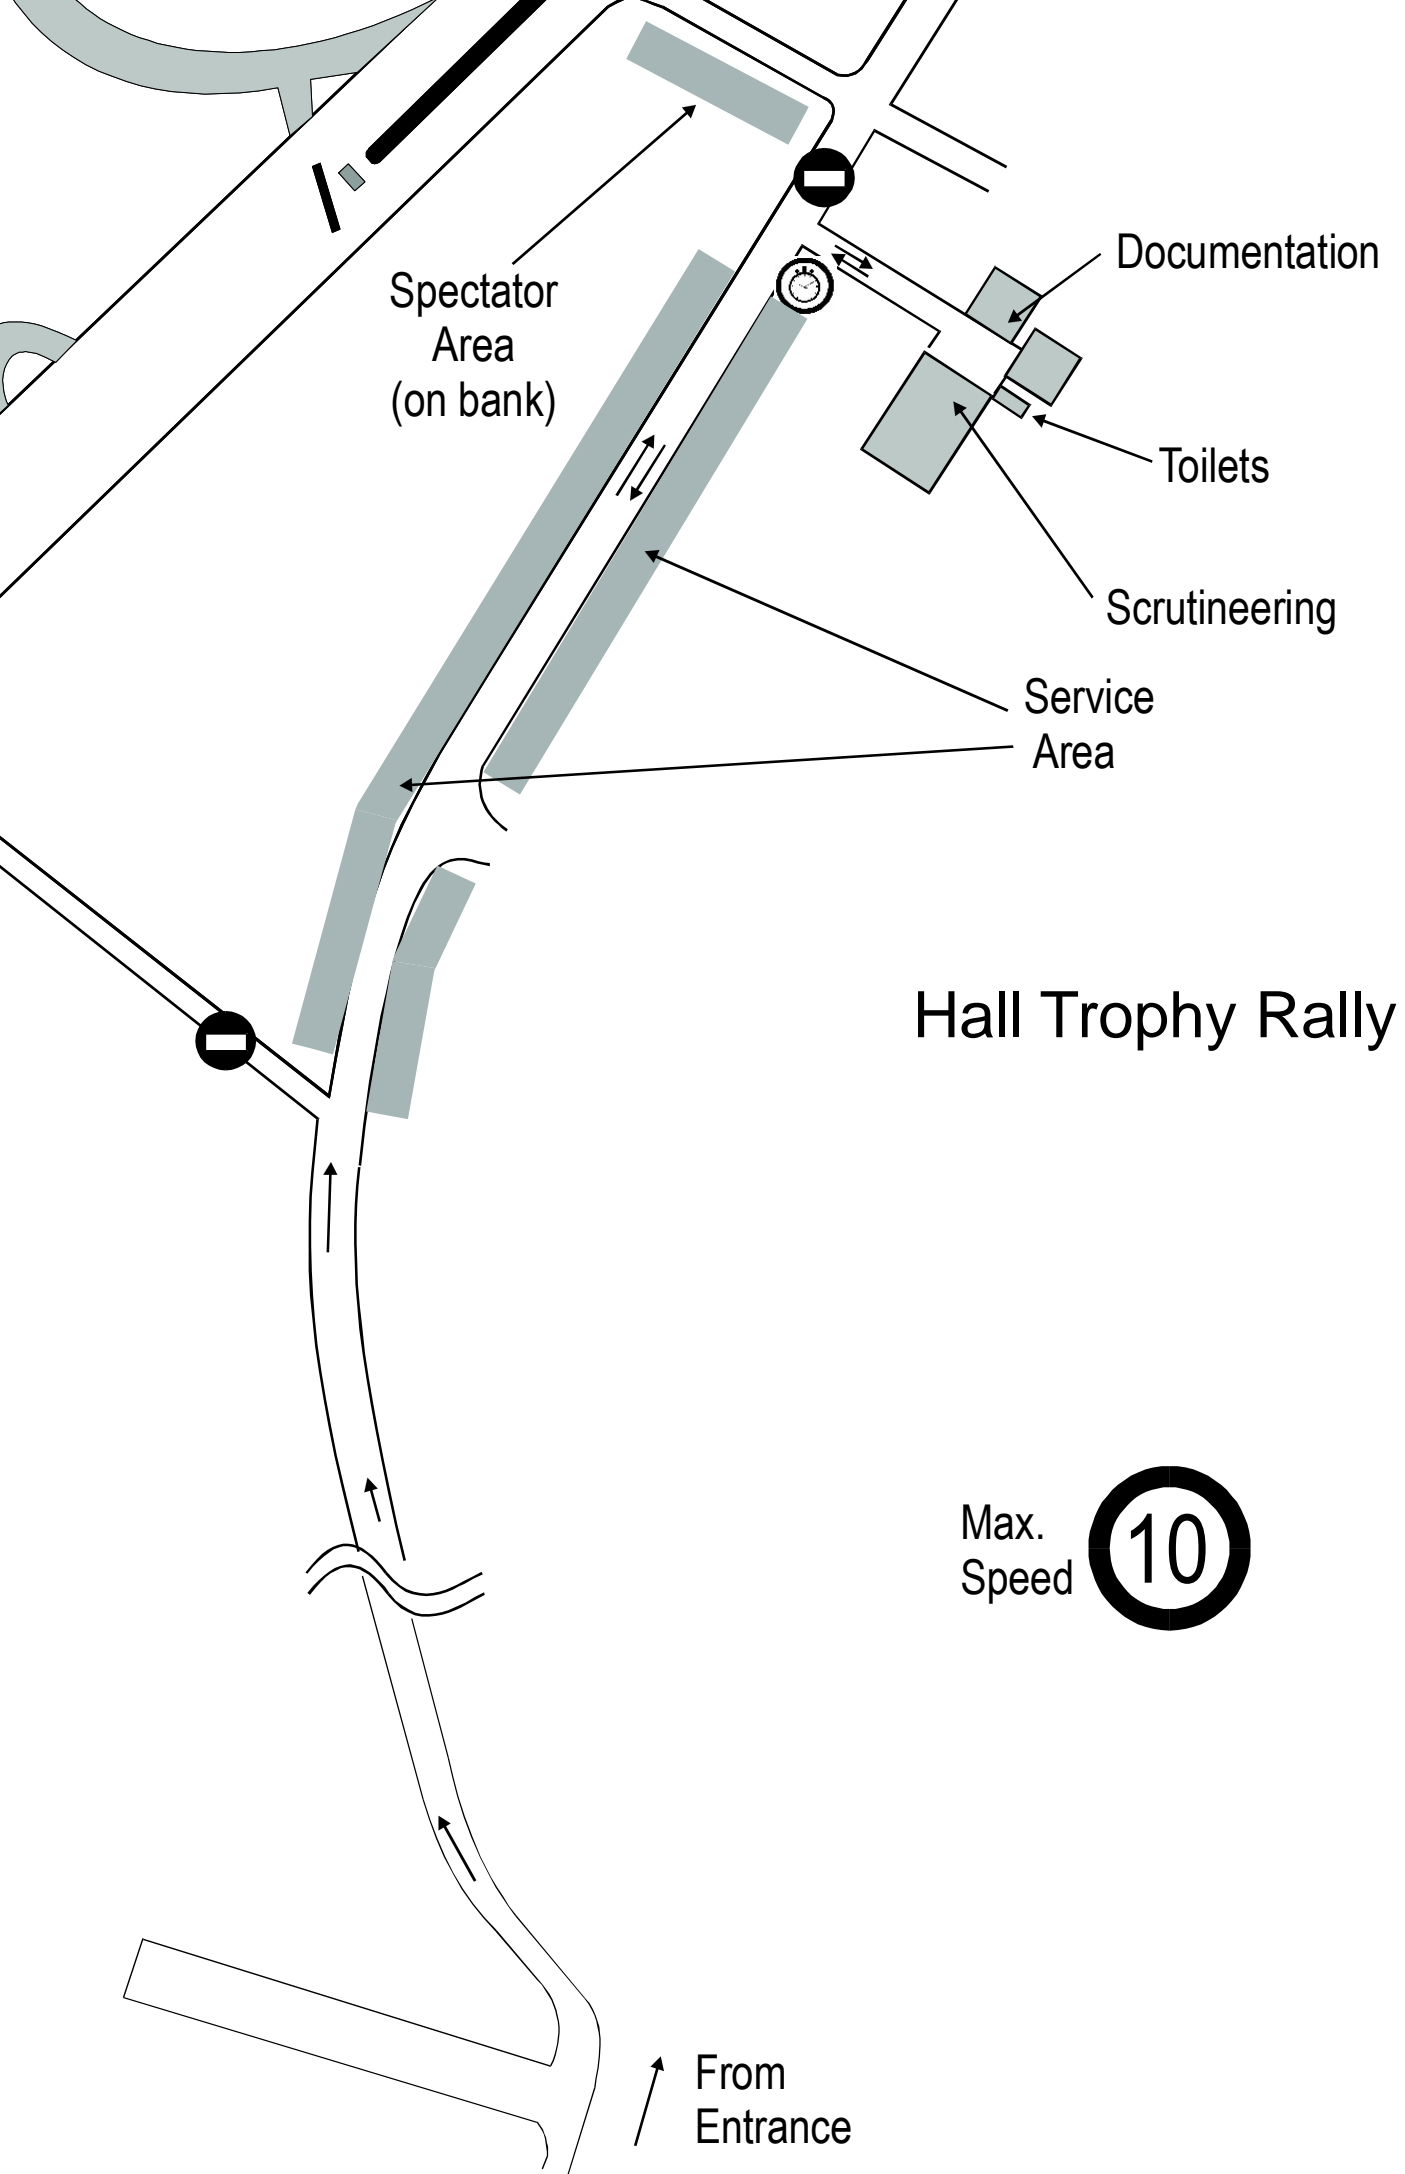

### Road Book

Contents

- 2 - Service Area Diagram
- 3 - Stage Diagrams

Spectator Area  
(on bank)

Documentation

Toilets

Scrutineering

Service Area

# Hall Trophy Rally

Max. Speed **10**

From Entrance