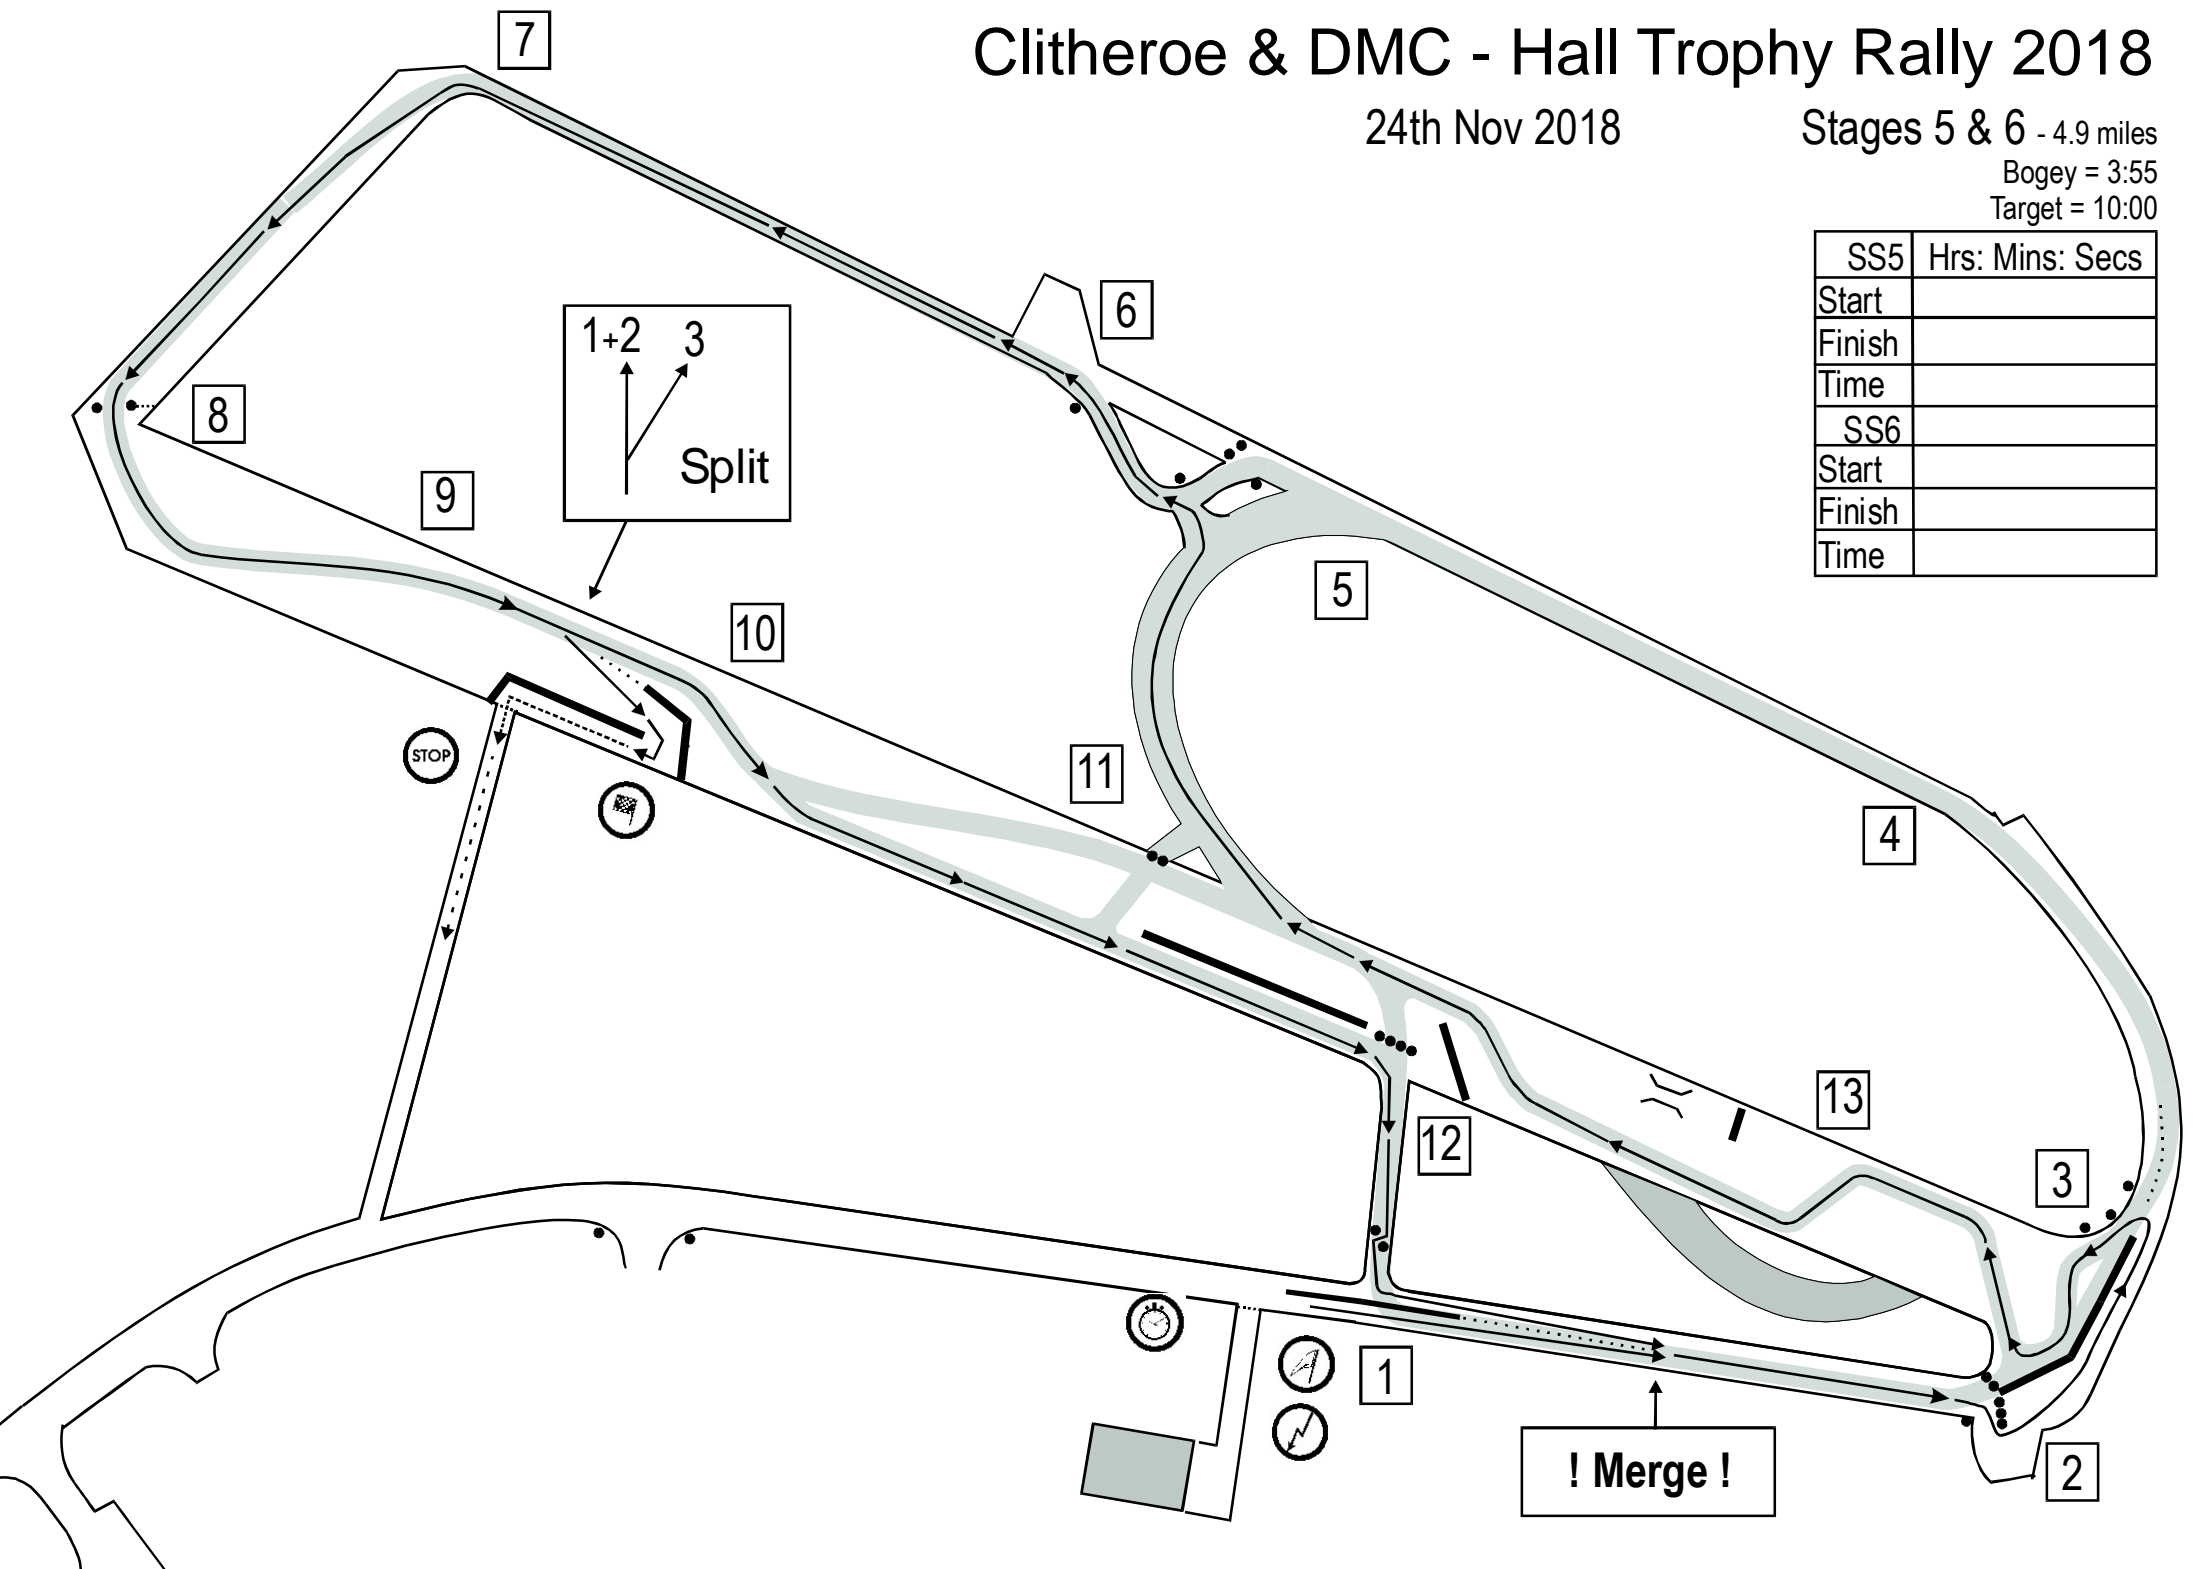

# Clitheroe & DMC - Hall Trophy Rally 2018

24th Nov 2018

Stages 5 & 6 - 4.9 miles

Bogey = 3:55

Target = 10:00

SS5	Hrs: Mins: Secs
Start	
Finish	
Time	
SS6	
Start	
Finish	
Time	