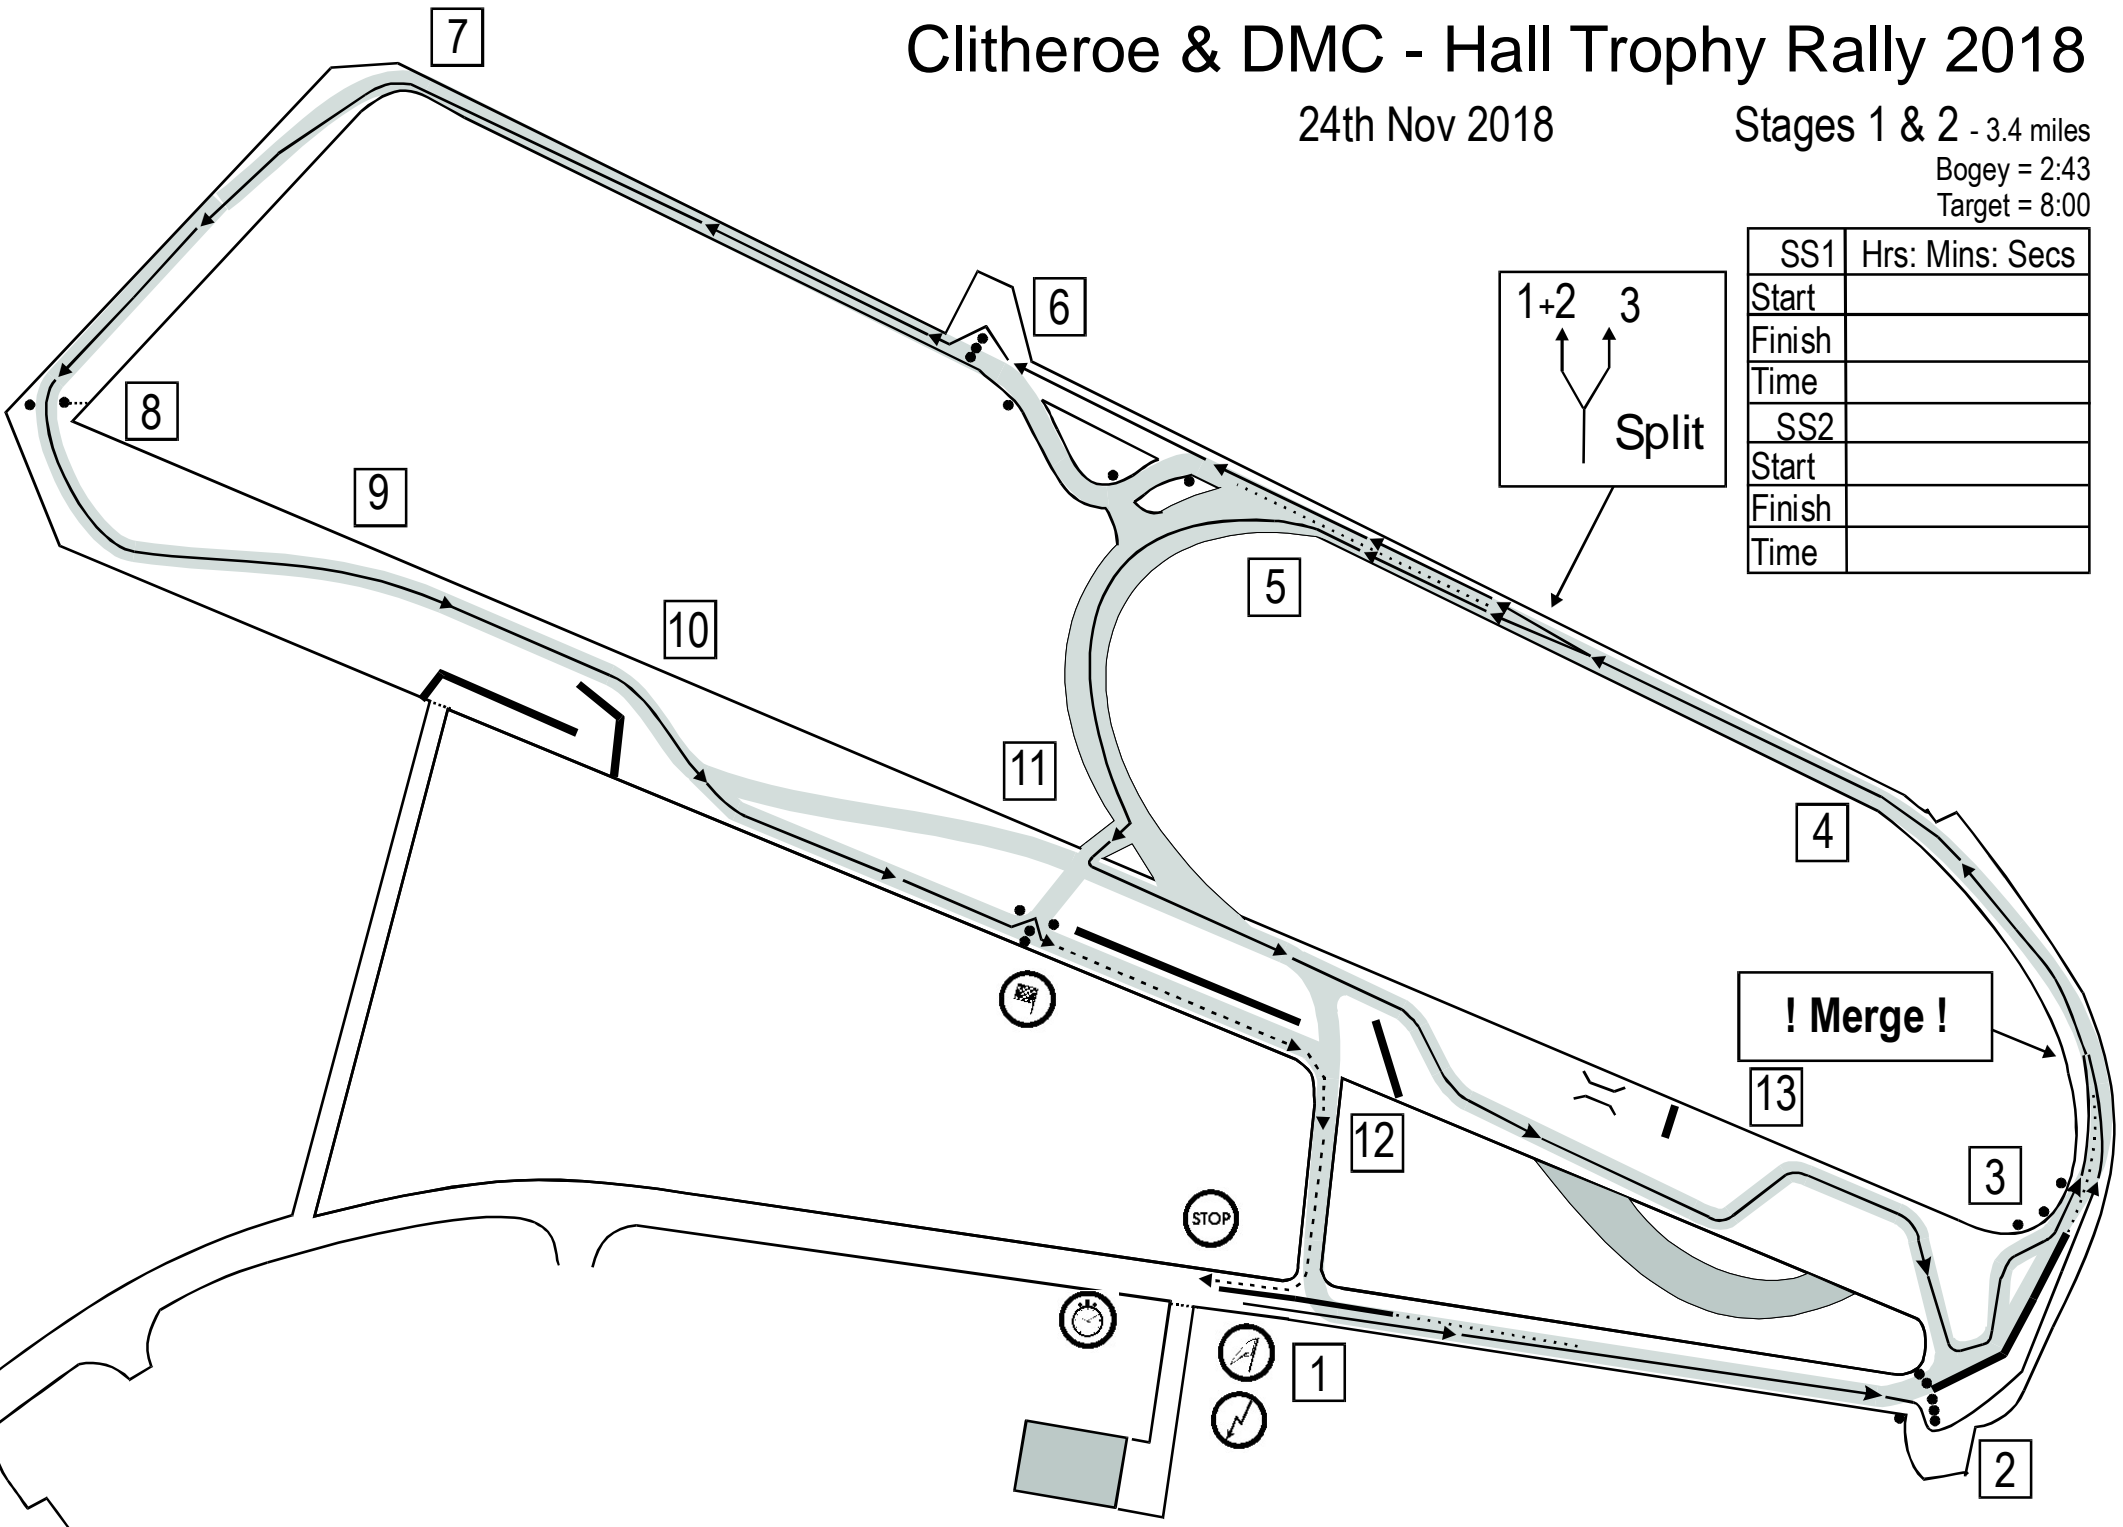

# Clitheroe & DMC - Hall Trophy Rally 2018

24th Nov 2018

Stages 1 & 2 - 3.4 miles

Bogey = 2:43

Target = 8:00

SS1	Hrs: Mins: Secs
Start	
Finish	
Time	
SS2	
Start	
Finish	
Time	

**! Merge !**