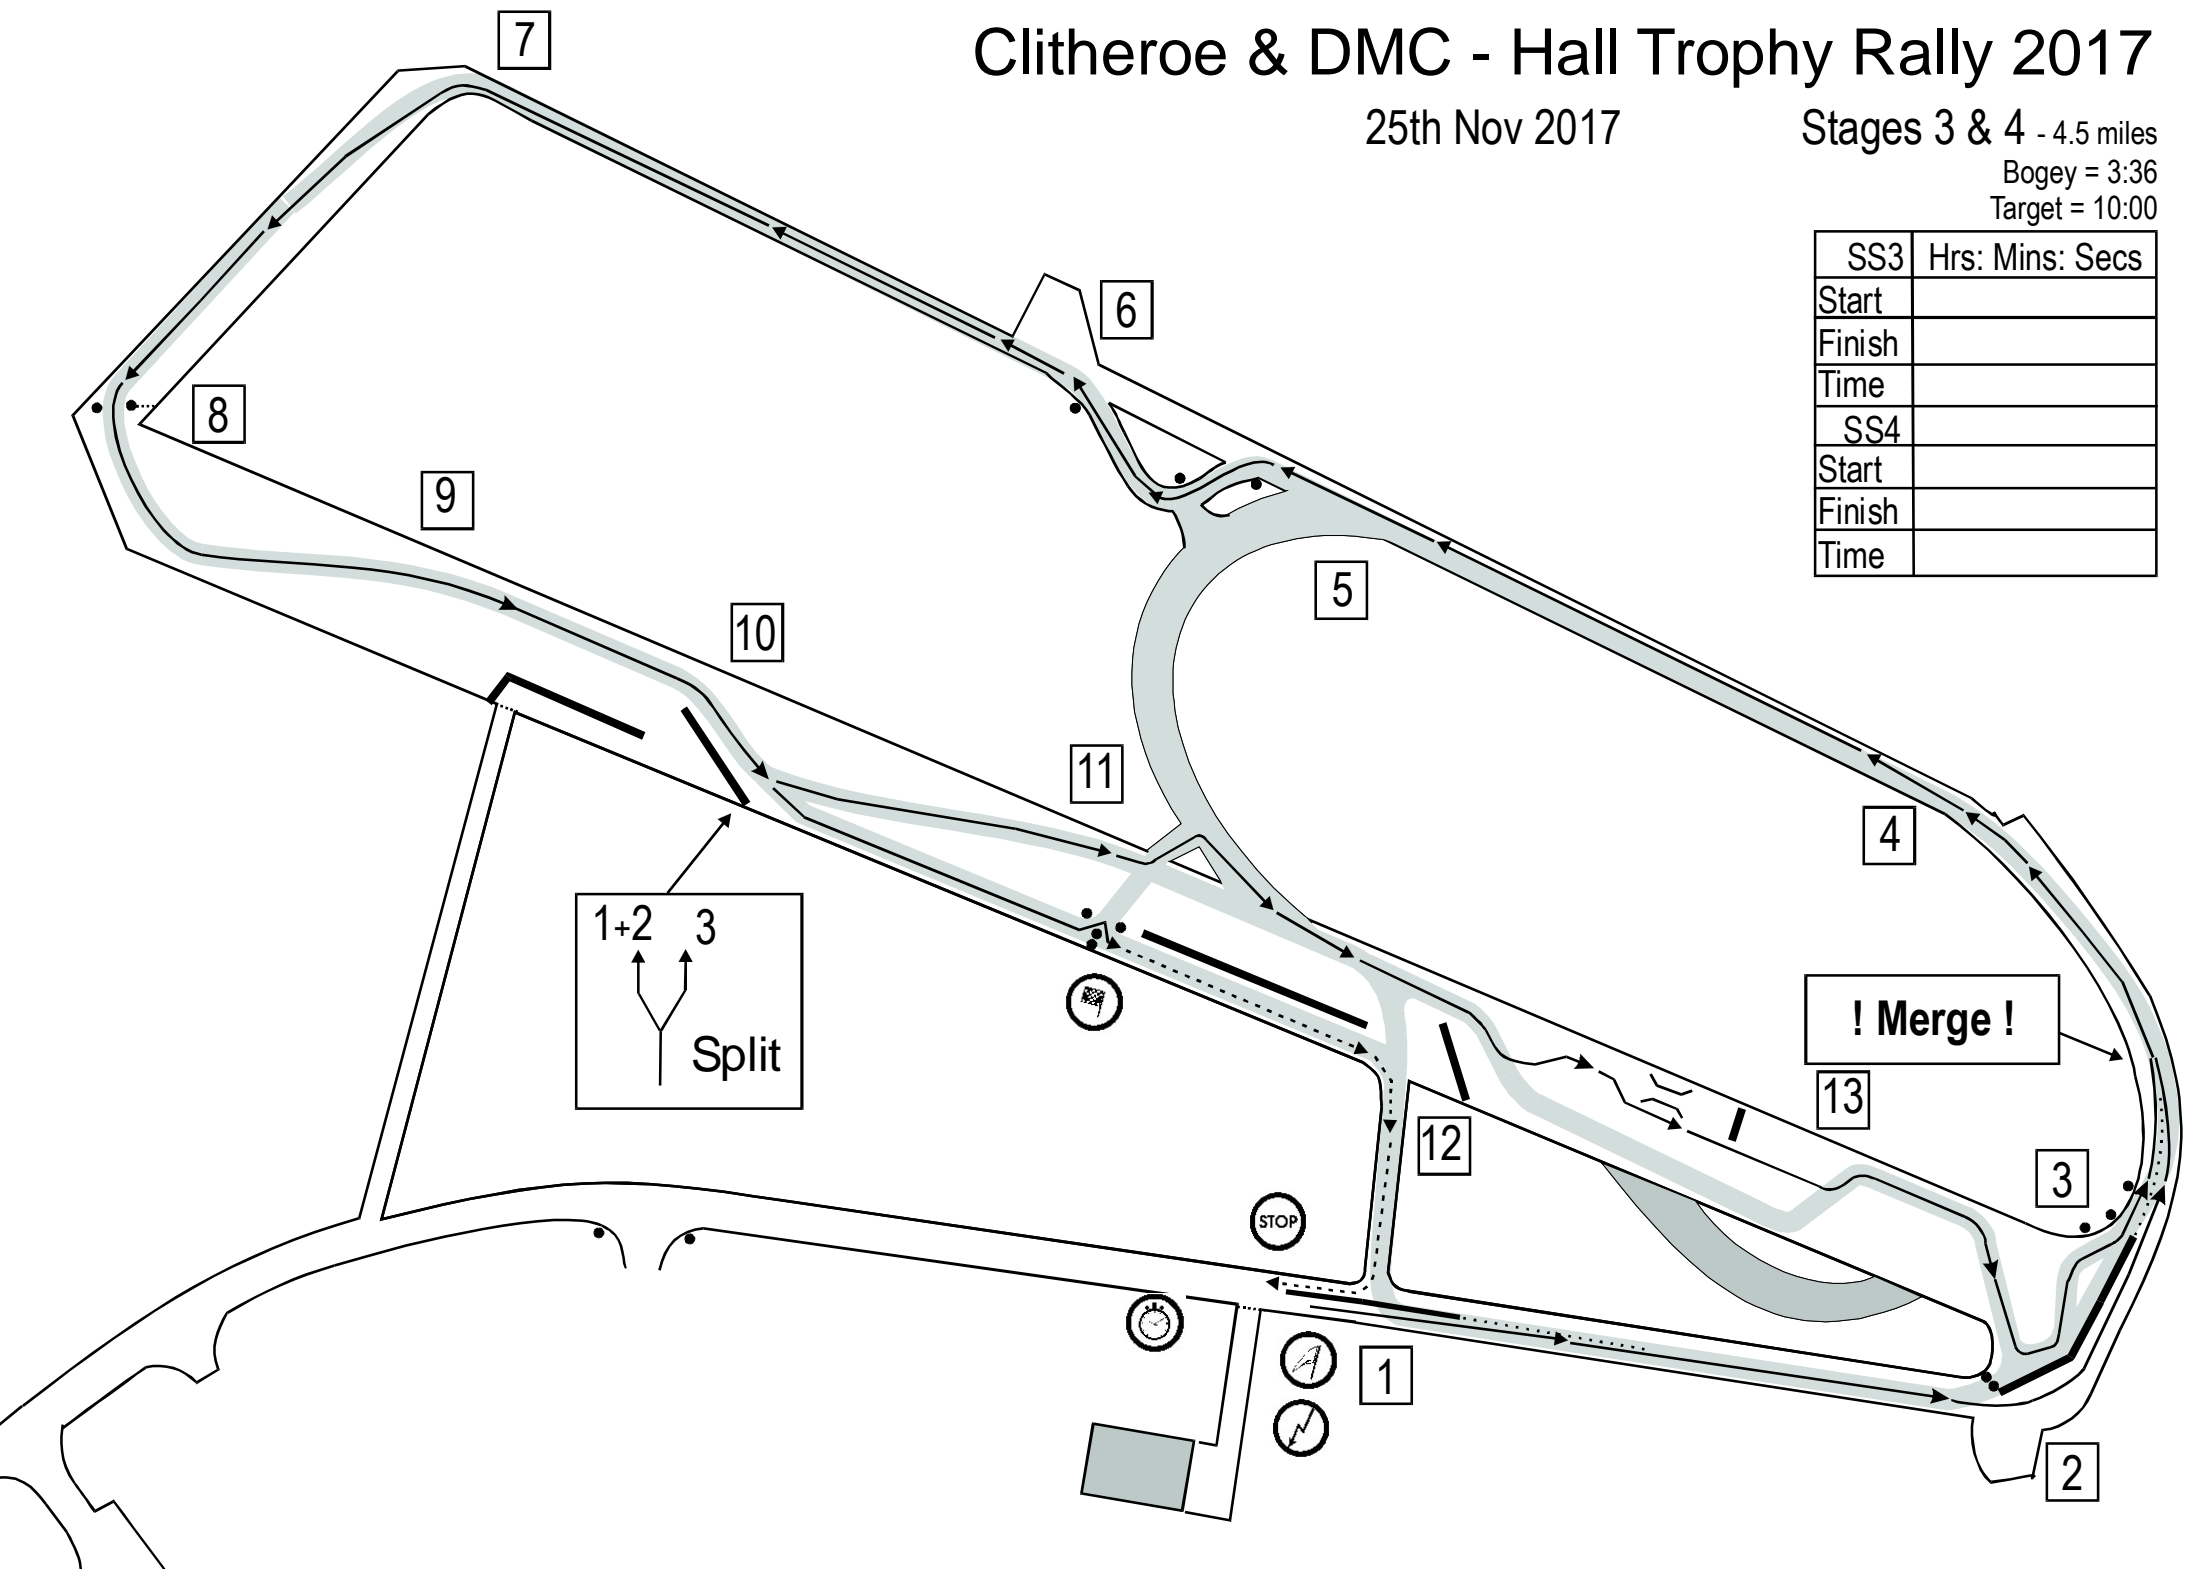

Stages 1 & 2 - 3.4 miles

Bogey = 2:43

Target = 8:00

SS1	Hrs: Mins: Secs
Start	
Finish	
Time	
SS2	
Start	
Finish	
Time	

! Merge !

Clitheroe & DMC - Hall Trophy Rally 2017

25th Nov 2017

Stages 3 & 4 - 4.5 miles

Bogey = 3:36

Target = 10:00

SS3	Hrs: Mins: Secs
Start	
Finish	
Time	
SS4	
Start	
Finish	
Time	

Clitheroe & DMC - Hall Trophy Rally 2017

25th Nov 2017

Stages 5 & 6 - 4.9 miles

Bogey = 3:55

Target = 10:00