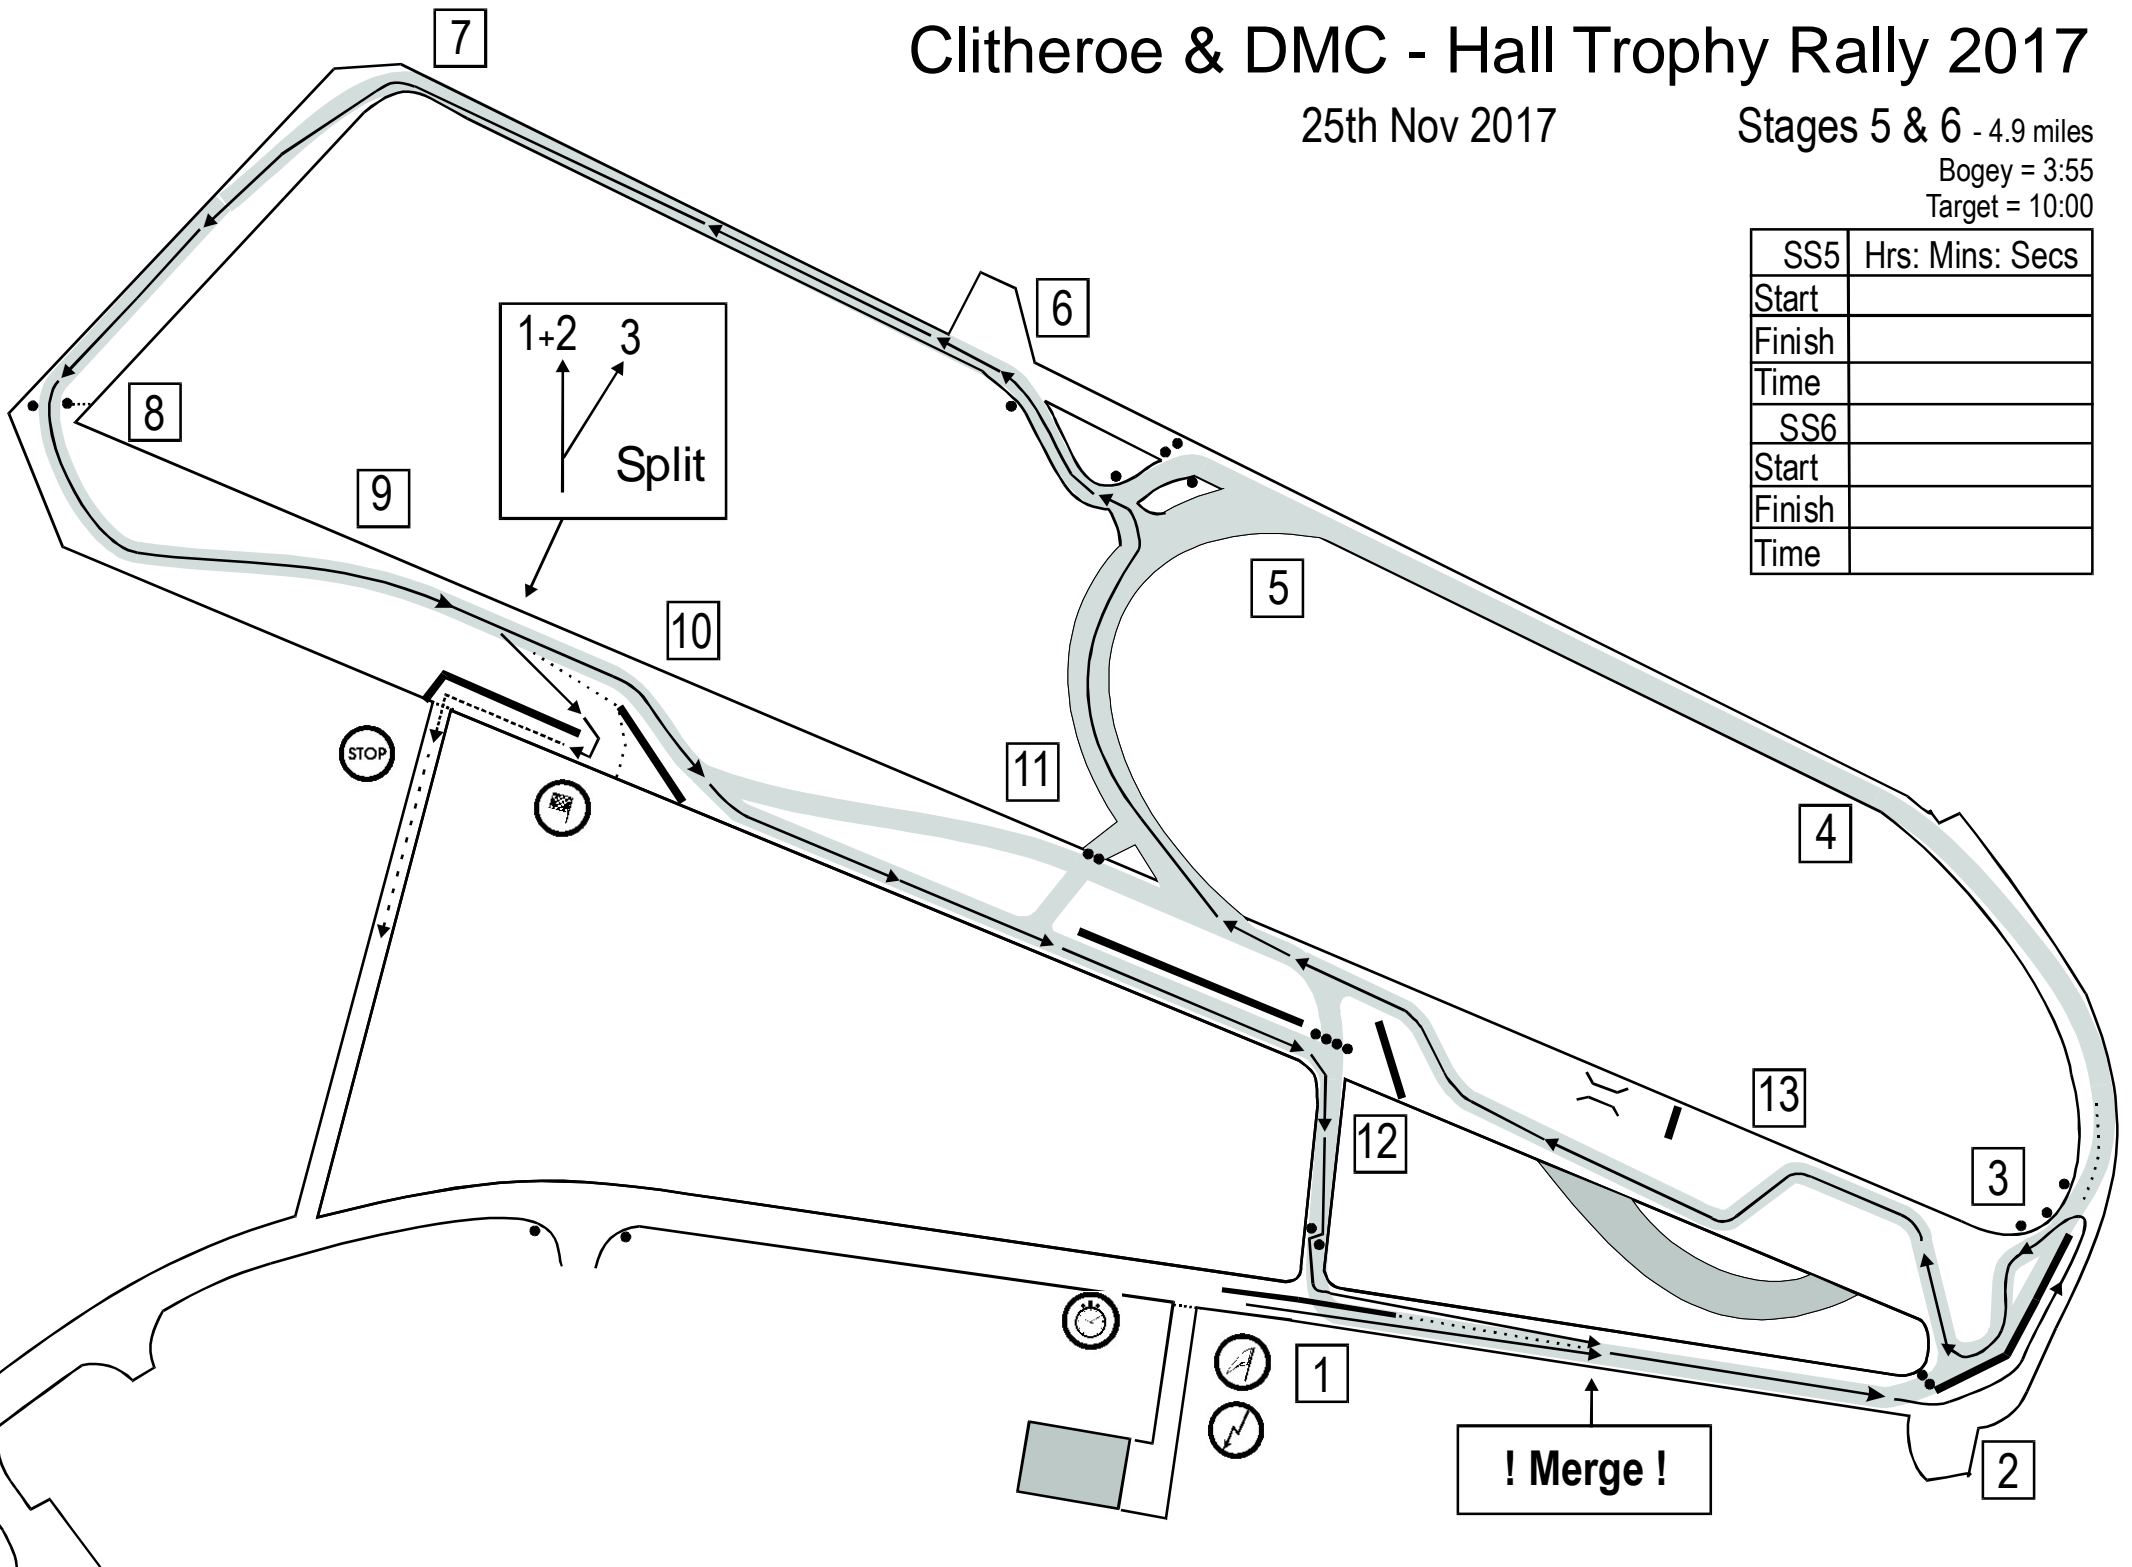

Clitheroe & DMC - Hall Trophy Rally 2017

25th Nov 2017

Stages 5 & 6 - 4.9 miles

Bogey = 3:55

Target = 10:00

SS5	Hrs: Mins: Secs
Start	
Finish	
Time	
SS6	
Start	
Finish	
Time