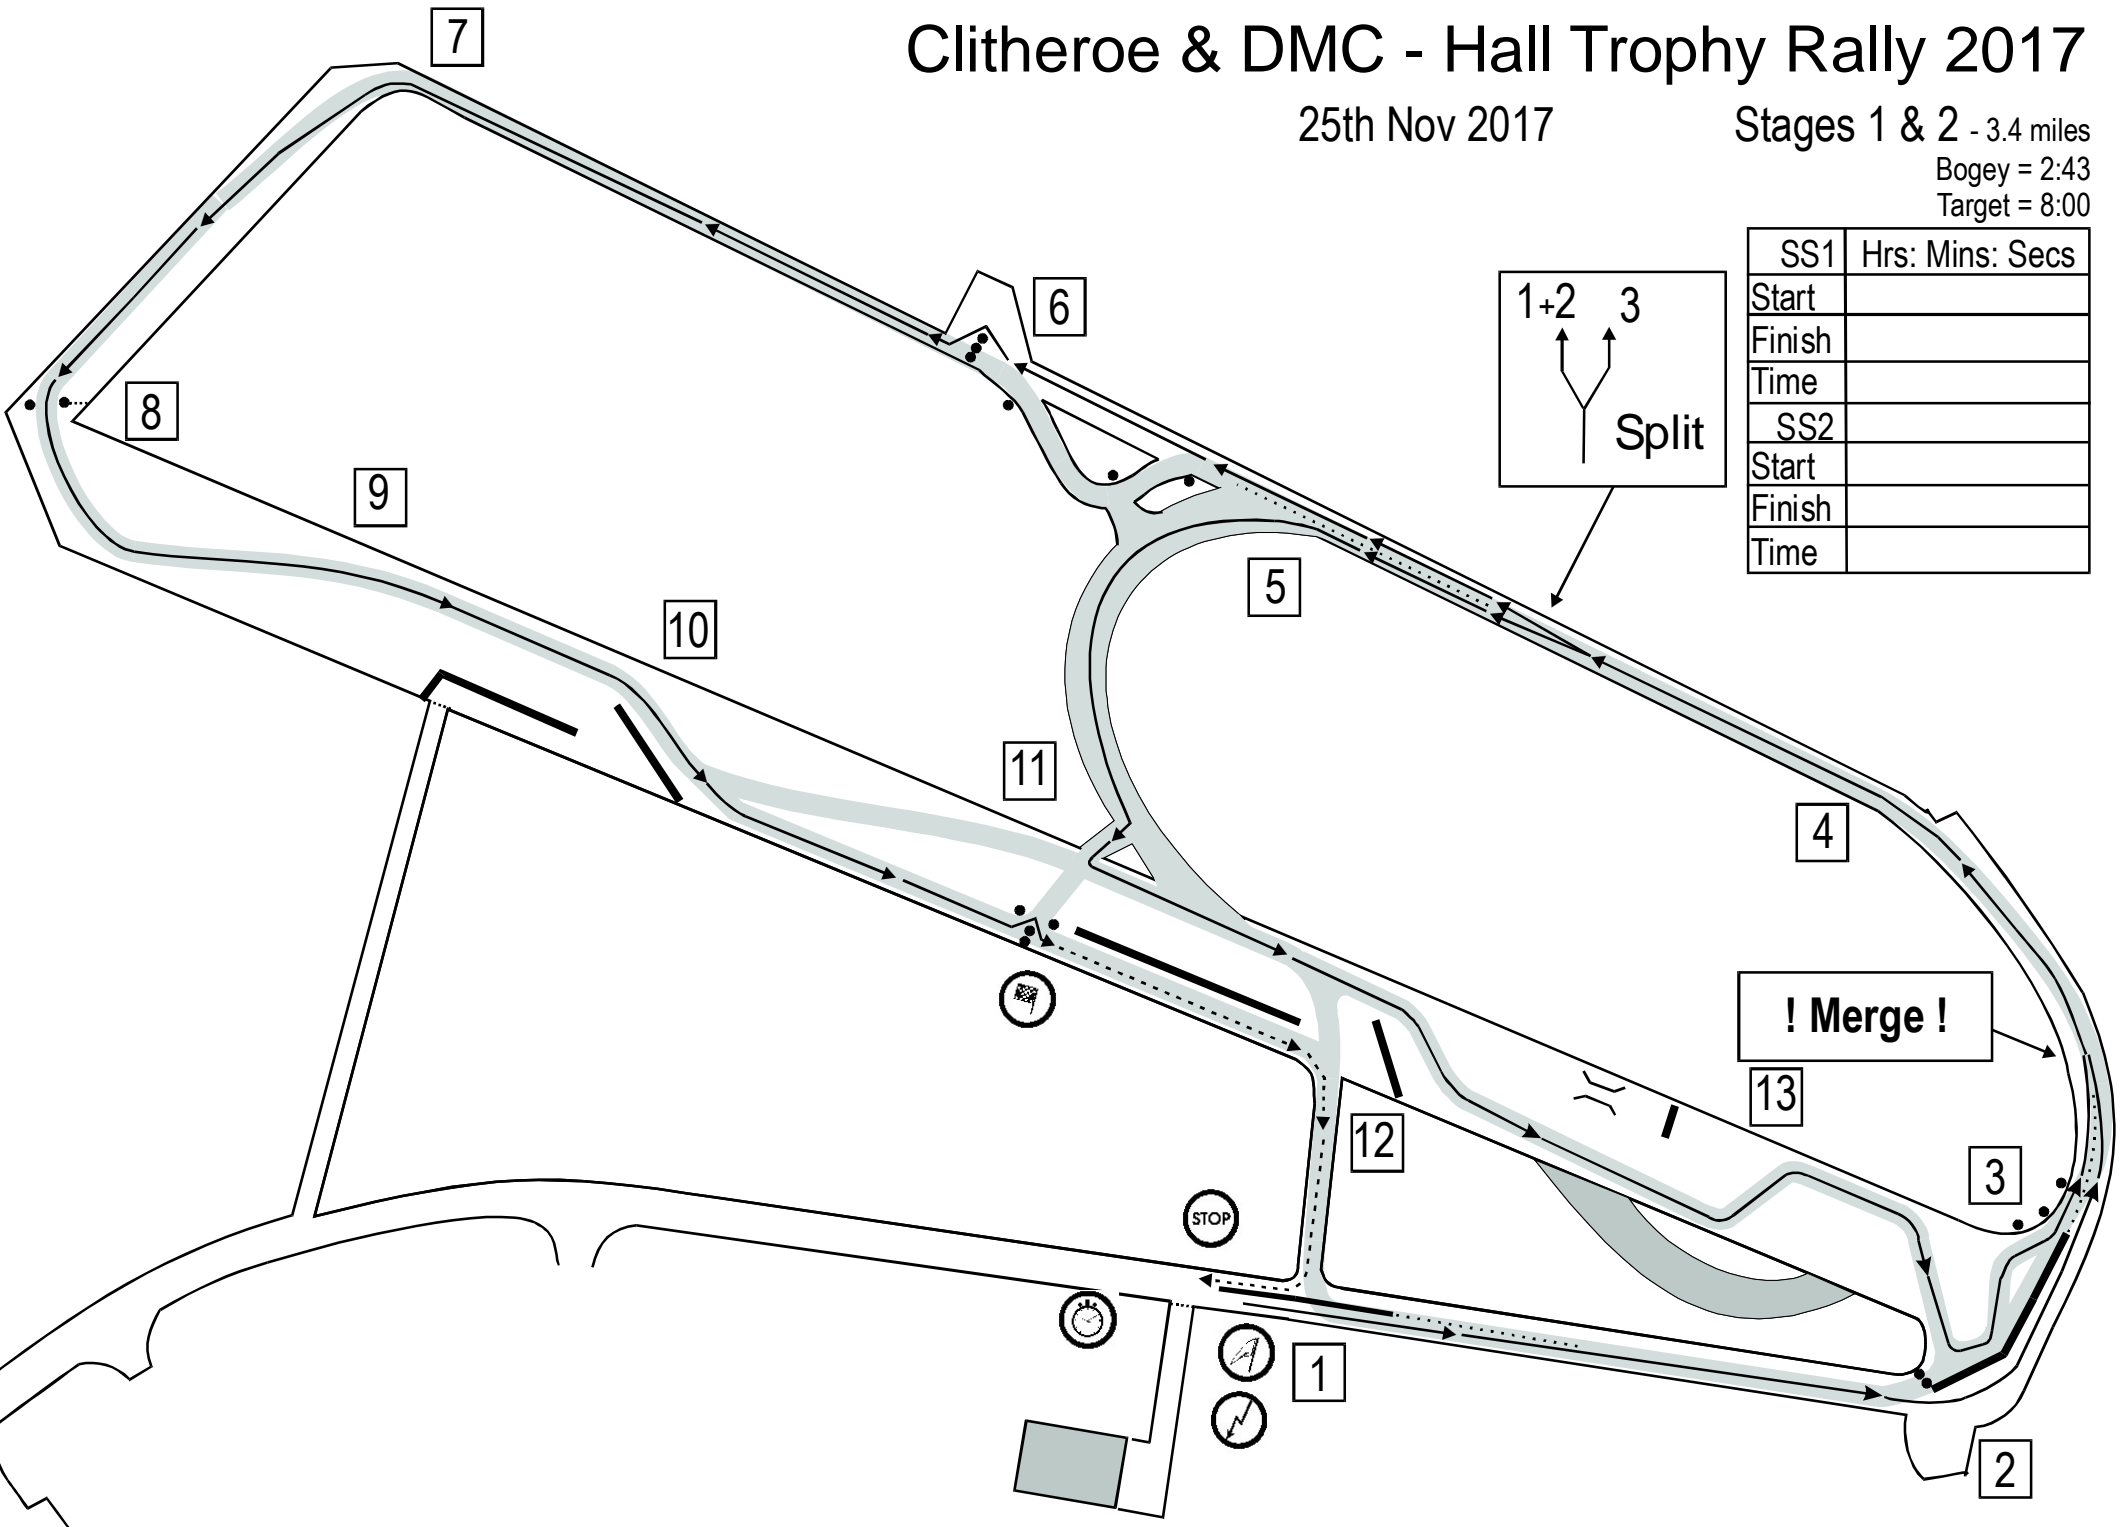

Stages 1 & 2 - 3.4 miles

Bogey = 2:43

Target = 8:00

SS1	Hrs: Mins: Secs
Start	
Finish	
Time	
SS2	
Start	
Finish	
Time	

! Merge !

Clitheroe & DMC - Hall Trophy Rally 2017

25th Nov 2017

Stages 3 & 4 - 4.5 miles