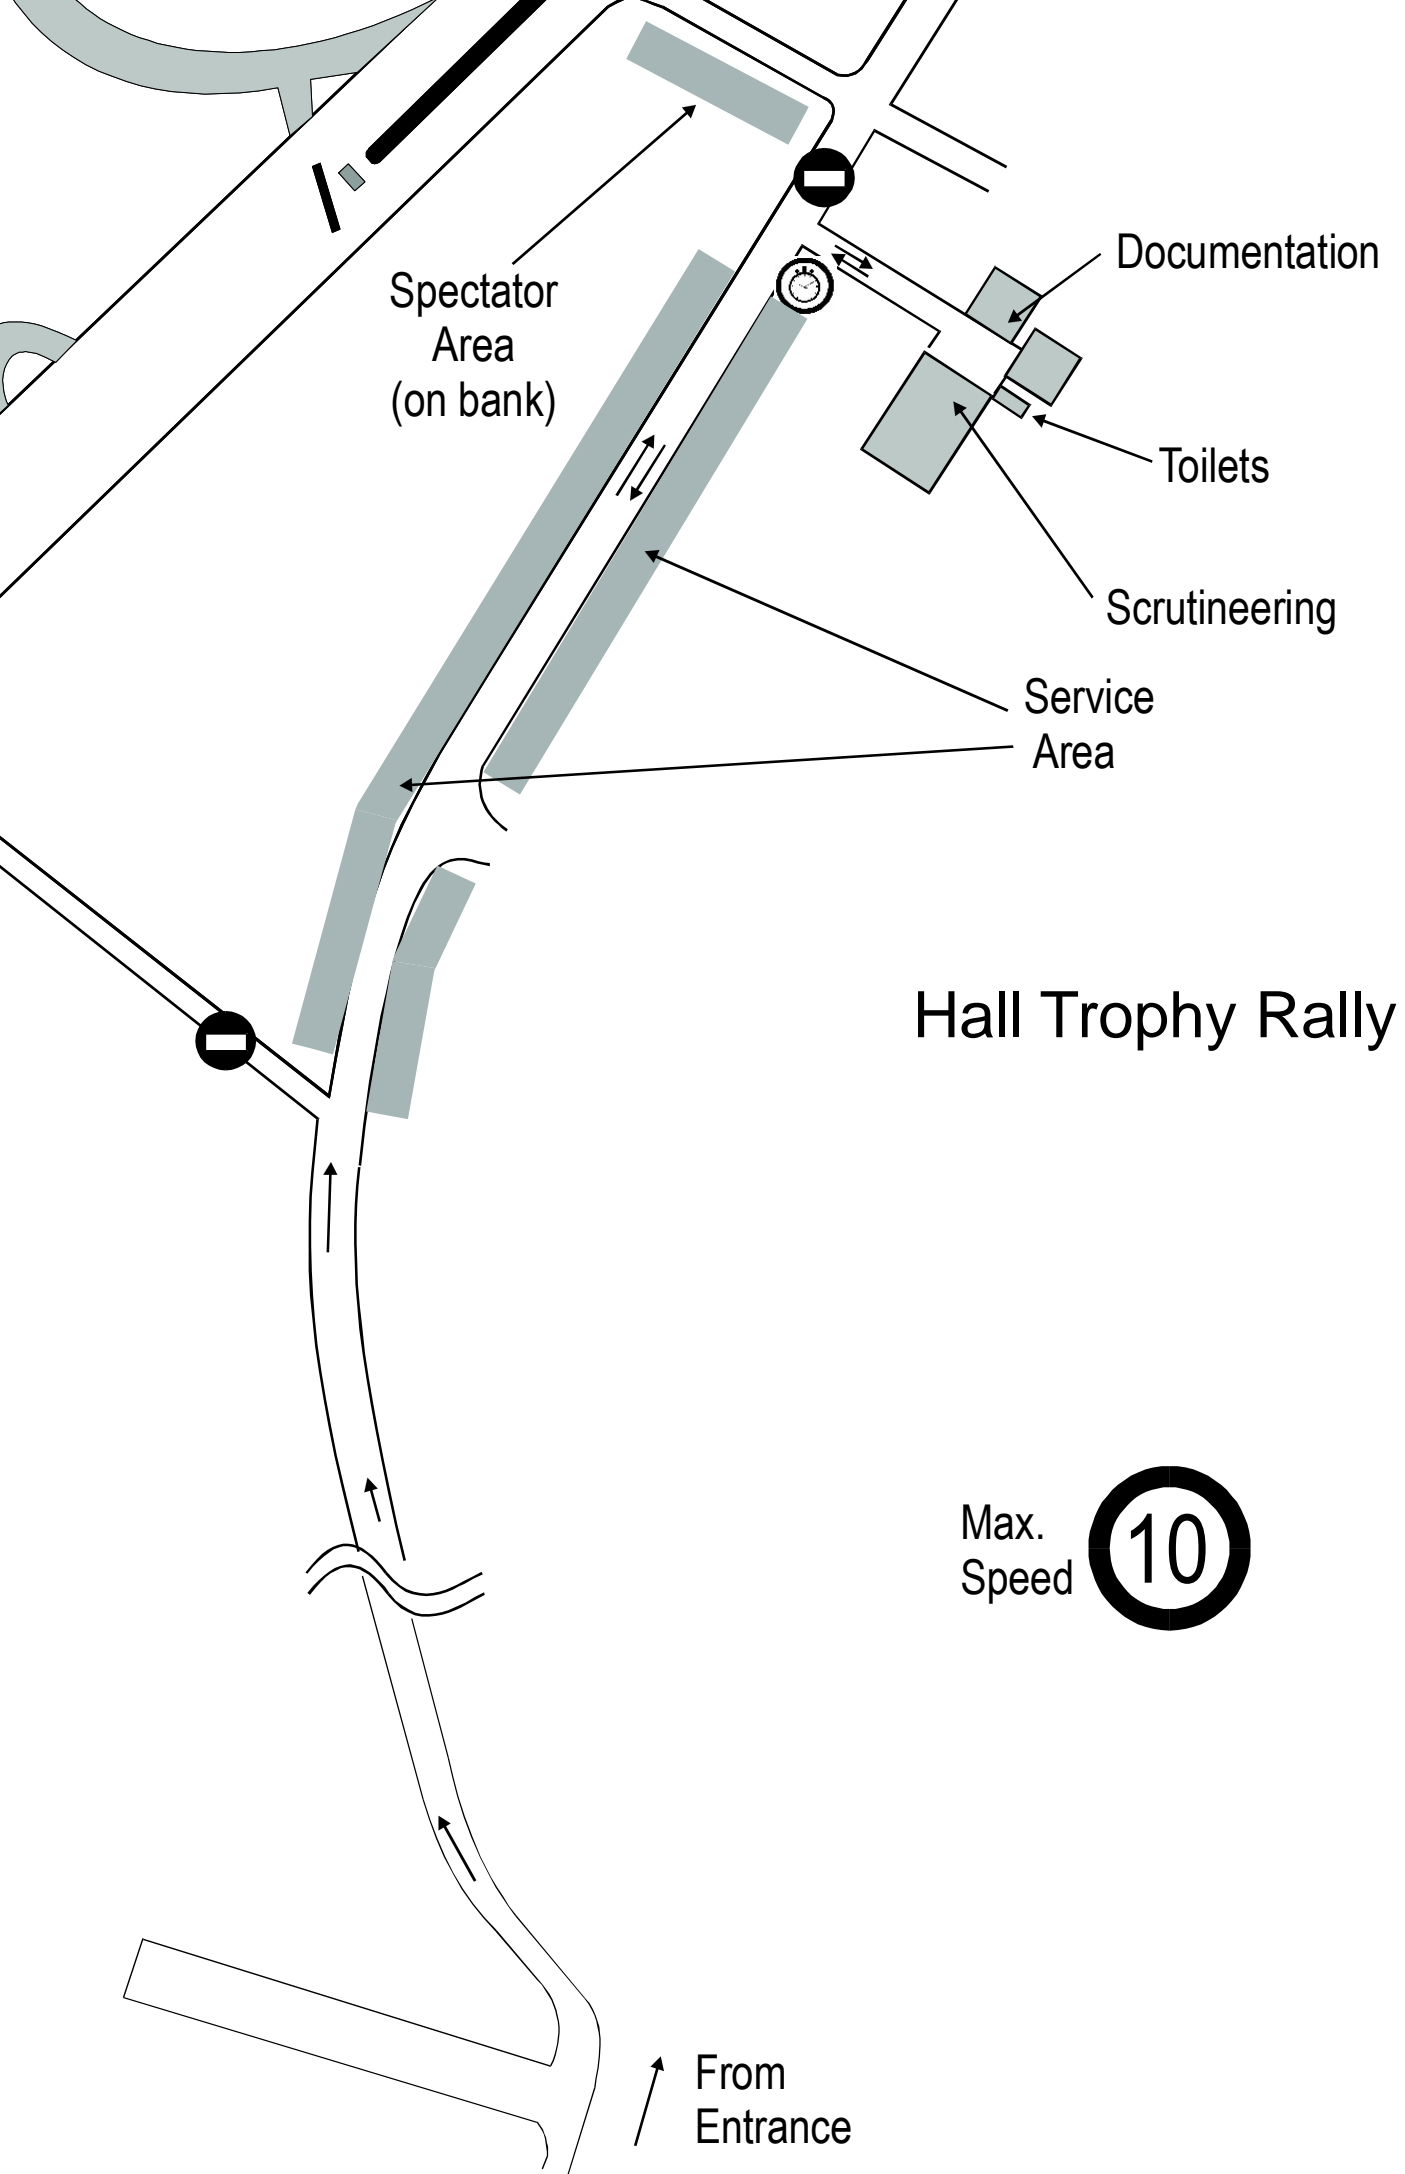

Clitheroe & District Motor Club

The Hall Trophy Rally Sat 25th Nov 2017

Road Book

Contents

- 2 - Service Area Diagram
- 3 - Stage Diagrams

Spectator Area
(on bank)

Documentation

Toilets