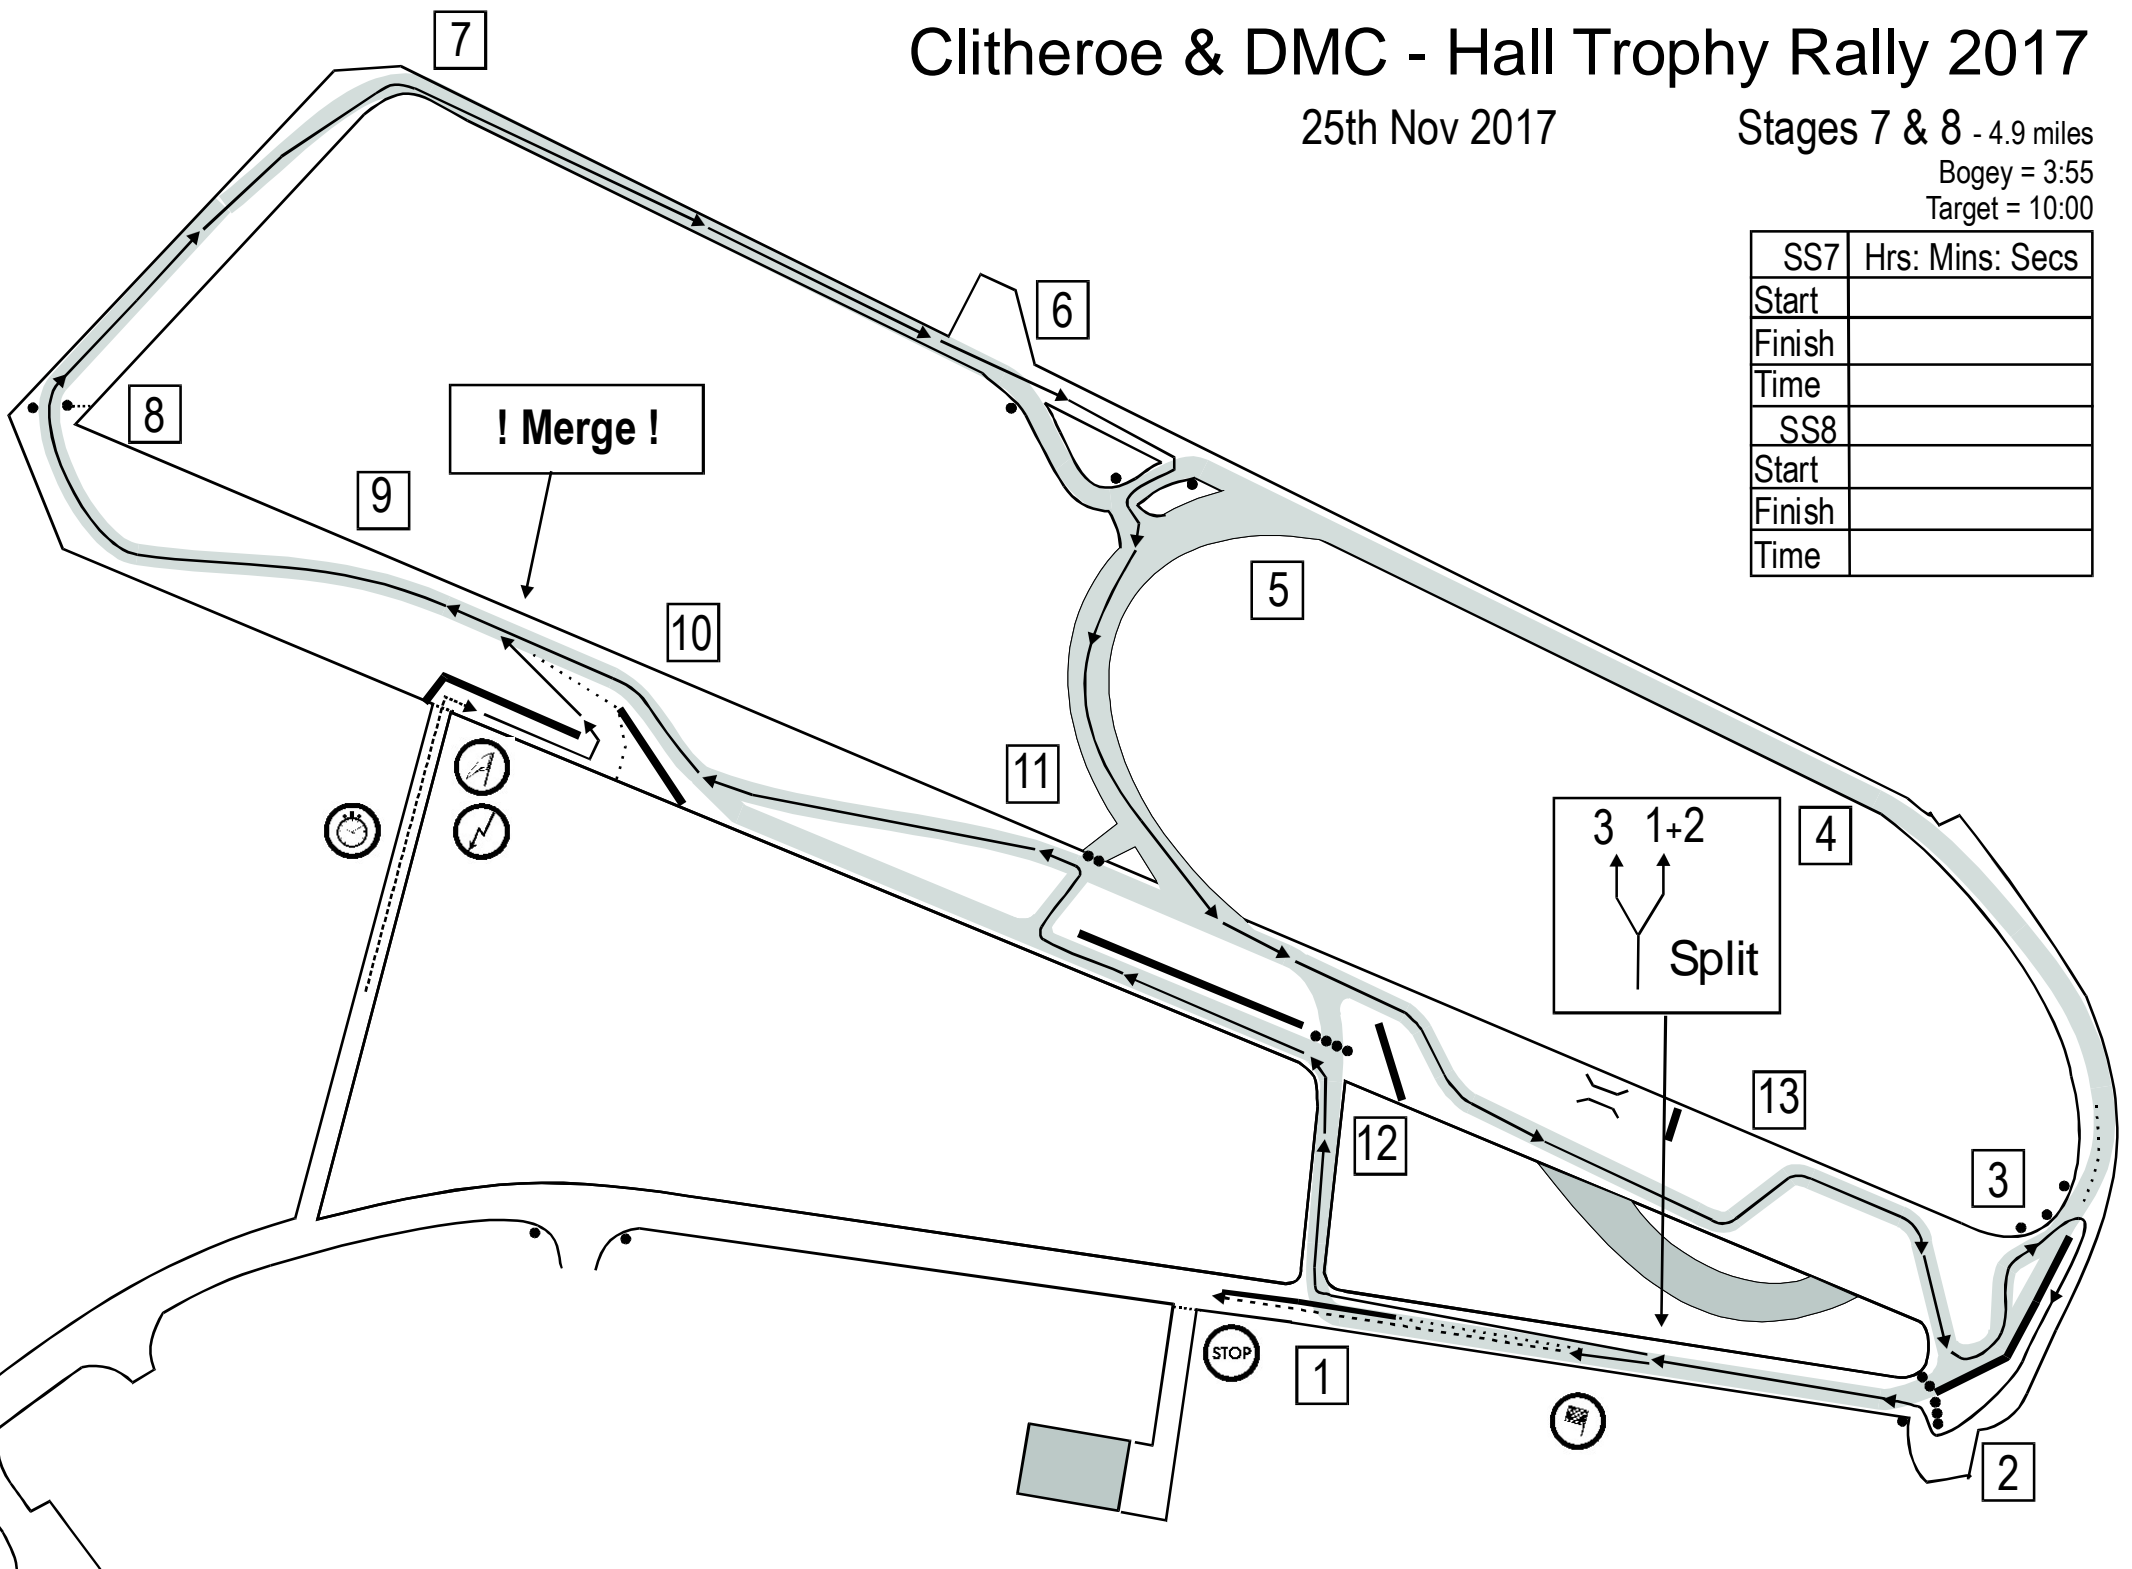

SS5	Hrs: Mins: Secs
Start	
Finish	
Time	
SS6	
Start	
Finish	
Time	

Clitheroe & DMC - Hall Trophy Rally 2017

25th Nov 2017

Stages 7 & 8 - 4.9 miles

Bogey = 3:55

Target = 10:00

SS7	Hrs: Mins: Secs
Start	
Finish	
Time	
SS8	
Start	
Finish	
Time	